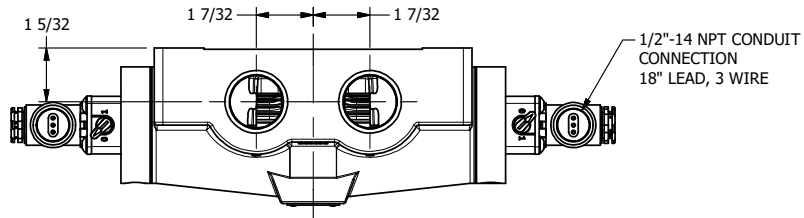

4

3

2

1

AAA
PRODUCTS
INTERNATIONAL

**AAA PRODUCTS
INTERNATIONAL**
7114 Harry Hines Blvd
Dallas, TX 75235

TITLE: 1" SIDE PORT, DBL SOL, 3 POS,
SPR CTR, SOL SHFT, REGEN CTR SPL,
MOLD-OVER, LCKNG OVRD, SIDE VENT

DRAWING NO.:
DIM_ESY8GJOC

4

3

2

THE INFORMATION CONTAINED WITHIN THIS DOCUMENT IS PROPRIETARY TO AAA PRODUCTS AND MAY NOT BE DISCLOSED WITHOUT PRIOR WRITTEN CONSENT