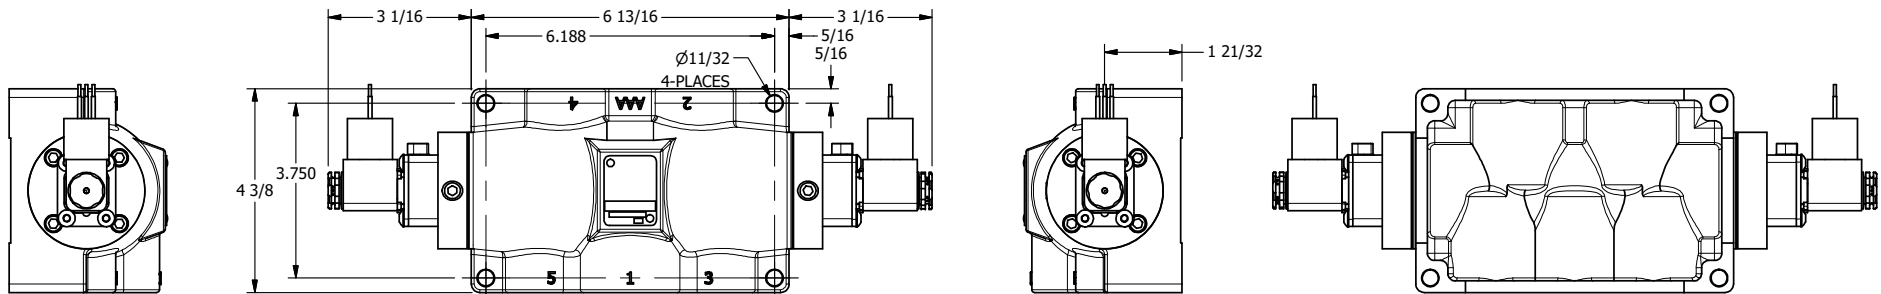

4

3

2

1

AAA
PRODUCTS
INTERNATIONAL

**AAA PRODUCTS
INTERNATIONAL**
7114 Harry Hines Blvd
Dallas, TX 75235

TITLE: 1" SIDE PORT, DBL SOL, 3 POS,
SPR CTR, SOL SHFT, REGEN CTR SPL,
MOLD-OVER, LCKNG OVRD, SIDE VENT

DRAWING NO.:
DIM_ESY8GJOC

4

3

2

THE INFORMATION CONTAINED WITHIN THIS DOCUMENT IS PROPRIETARY TO AAA PRODUCTS AND MAY NOT BE DISCLOSED WITHOUT PRIOR WRITTEN CONSENT