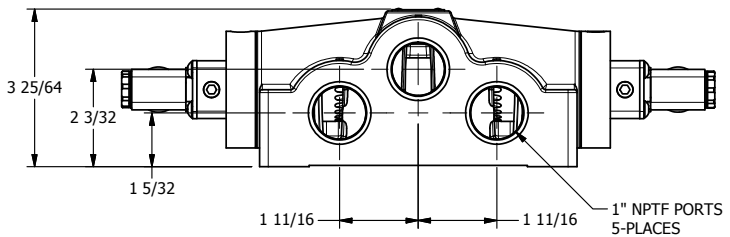

4

3

2

1

1/2"-14 NPT CONDUIT CONNECTION  
18" LEAD, 3 WIRE

1" NPTF PORTS  
5-PLACES

**AAA**  
PRODUCTS  
INTERNATIONAL

**AAA PRODUCTS  
INTERNATIONAL**  
7114 Harry Hines Blvd  
Dallas, TX 75235

TITLE: 1" SIDE PORT, DBL SOL, 3 POS,  
SPR CTR, SOL SHFT, FLOAT CTR SPL,  
MOLD-OVER, LCKNG OVRD

DRAWING NO.:  
DIM\_ESY8GJO

4

3

2

1

THE INFORMATION CONTAINED WITHIN THIS DOCUMENT IS PROPRIETARY TO AAA PRODUCTS AND MAY NOT BE DISCLOSED WITHOUT PRIOR WRITTEN CONSENT