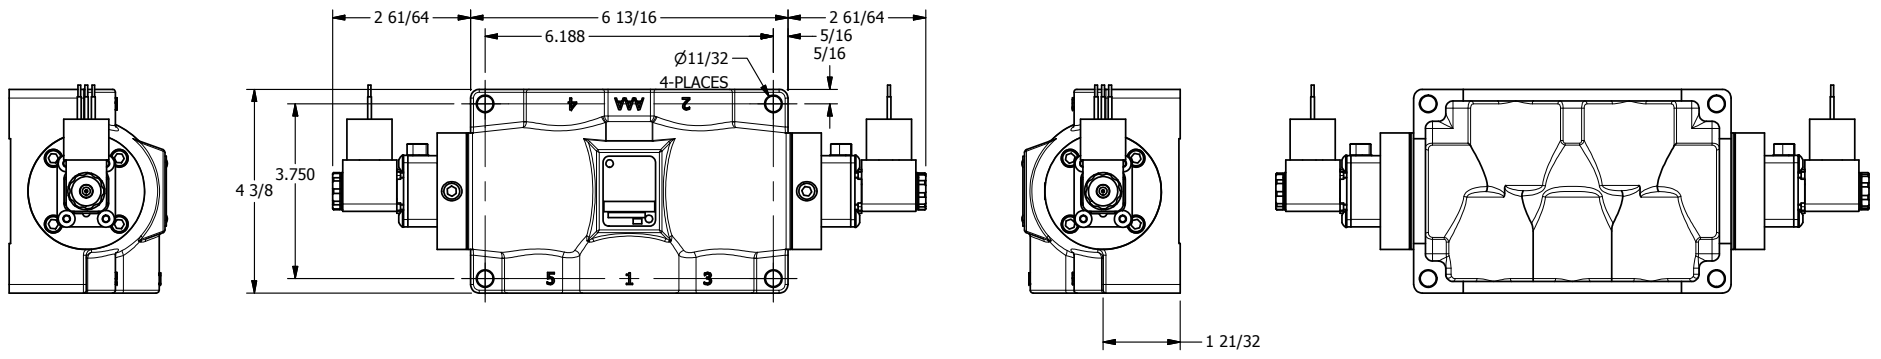

4

3

2

1

1/2"-14 NPT CONDUIT CONNECTION  
18" LEAD, 3 WIRE

1" NPTF PORTS  
5-PLACES

**AAA**  
PRODUCTS  
INTERNATIONAL

**AAA PRODUCTS  
INTERNATIONAL**  
7114 Harry Hines Blvd  
Dallas, TX 75235

TITLE: 1" SIDE PORT, DBL SOL, 3 POS,  
SPR CTR, SOL SHFT, FLOAT CTR SPL,  
MOLD-OVER, LCKNG OVRD

DRAWING NO.:  
DIM\_ESY8GJO

4

3

2

1

THE INFORMATION CONTAINED WITHIN THIS DOCUMENT IS PROPRIETARY TO AAA PRODUCTS AND MAY NOT BE DISCLOSED WITHOUT PRIOR WRITTEN CONSENT