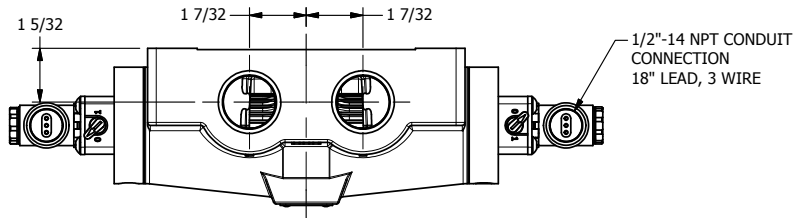

4

3

2

1

1/2"-14 NPT CONDUIT CONNECTION  
18" LEAD, 3 WIRE

1" NPTF PORTS  
5-PLACES

**AAA**  
PRODUCTS  
INTERNATIONAL

**AAA PRODUCTS  
INTERNATIONAL**  
7114 Harry Hines Blvd  
Dallas, TX 75235

TITLE: 1" SIDE PORT, DBL SOL, 3 POS,  
SPR CTR, SOL SHFT, FLOAT CTR SPL,  
MOLD-OVER, LCKNG OVRD

DRAWING NO.:  
DIM\_ESY8GJO

4

3

2

1

THE INFORMATION CONTAINED WITHIN THIS DOCUMENT IS PROPRIETARY TO AAA PRODUCTS AND MAY NOT BE DISCLOSED WITHOUT PRIOR WRITTEN CONSENT