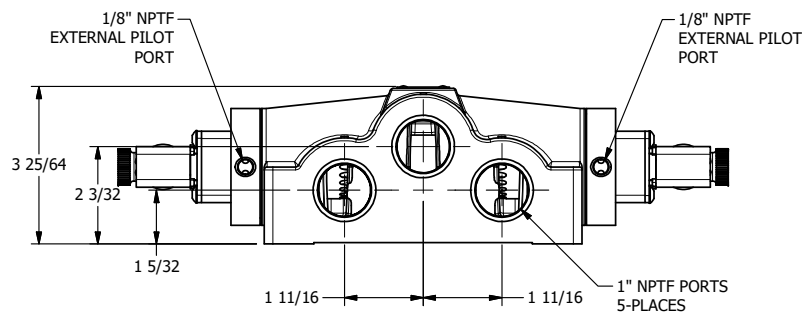

4

3

2

1

**AAA**  
PRODUCTS  
INTERNATIONAL

**AAA PRODUCTS  
INTERNATIONAL**  
7114 Harry Hines Blvd  
Dallas, TX 75235

TITLE: 1" SIDE PORT, DBL SOL, 3 POS,  
FLOAT SPR CTR, MOLD-OVER,  
DUST EXCLDR, EXT PILOT

DRAWING NO.:  
DIM\_ESY8GJLZ

4

3

2

THE INFORMATION CONTAINED WITHIN THIS DOCUMENT IS PROPRIETARY TO AAA PRODUCTS AND MAY NOT BE DISCLOSED WITHOUT PRIOR WRITTEN CONSENT