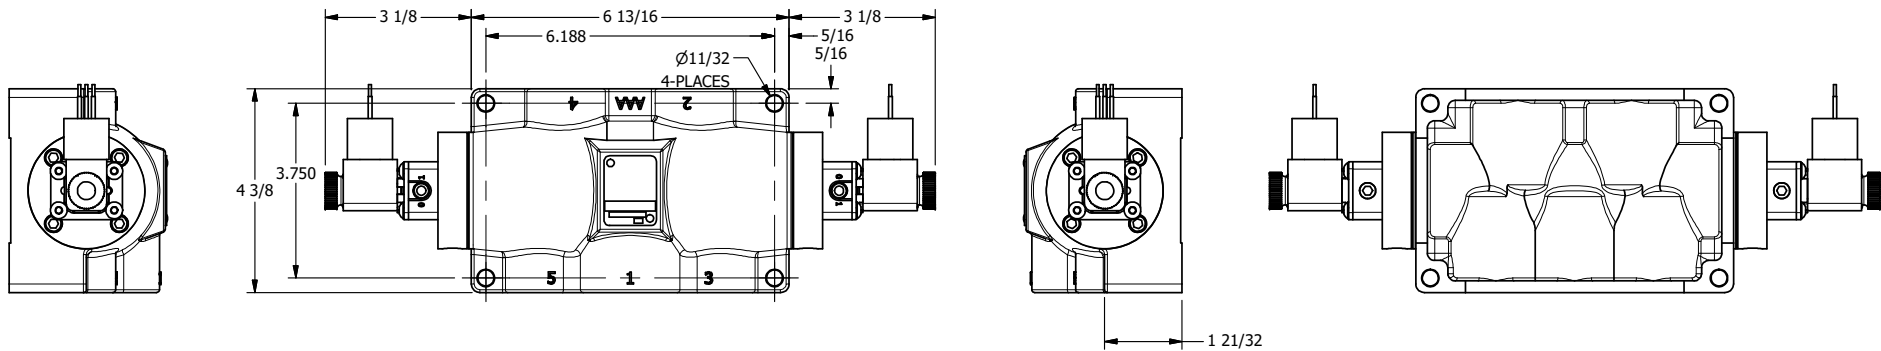

4

3

2

1

**AAA**  
PRODUCTS  
INTERNATIONAL

**AAA PRODUCTS  
INTERNATIONAL**  
7114 Harry Hines Blvd  
Dallas, TX 75235

TITLE: 1" SIDE PORT, DBL SOL, 3 POS,  
FLOAT SPR CTR, MOLD-OVER,  
DUST EXCLDR, EXT PILOT

DRAWING NO.:  
DIM\_ESY8GJLZ

4

3

2

THE INFORMATION CONTAINED WITHIN THIS DOCUMENT IS PROPRIETARY TO AAA PRODUCTS AND MAY NOT BE DISCLOSED WITHOUT PRIOR WRITTEN CONSENT