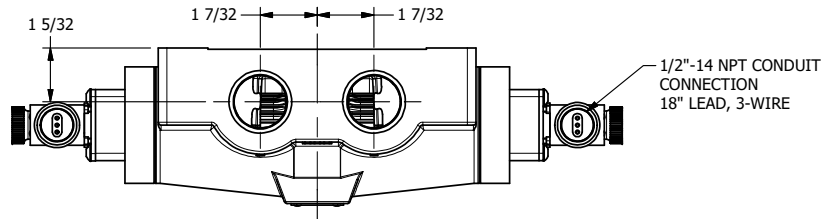

4

3

2

1

**AAA**  
PRODUCTS  
INTERNATIONAL

**AAA PRODUCTS  
INTERNATIONAL**  
7114 Harry Hines Blvd  
Dallas, TX 75235

TITLE: 1" SIDE PORT, DBL SOL, 3 POS,  
FLOAT SPR CTR, MOLD-OVER,  
DUST EXCLDR, EXT PILOT

DRAWING NO.:  
DIM\_ESY8GJLZ

4

3

2

THE INFORMATION CONTAINED WITHIN THIS DOCUMENT IS PROPRIETARY TO AAA PRODUCTS AND MAY NOT BE DISCLOSED WITHOUT PRIOR WRITTEN CONSENT