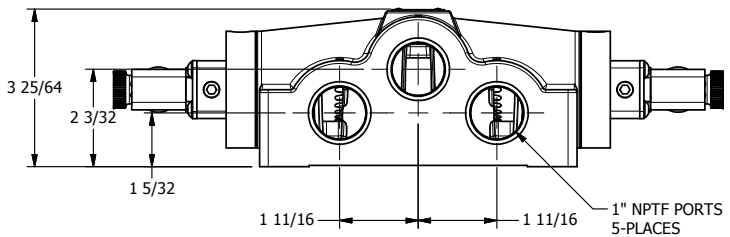

4

3

2

1

**AAA**  
PRODUCTS  
INTERNATIONAL

**AAA PRODUCTS  
INTERNATIONAL**  
7114 Harry Hines Blvd  
Dallas, TX 75235

TITLE: 1" SIDE PORT, DBL SOL, 3 POS,  
SPR CTR, SOL SHFT, FLOAT CTR SPL,  
MOLD-OVER, DUST EXCLDR

DRAWING NO.:  
DIM\_ESY8GJL

4

3

2

1

THE INFORMATION CONTAINED WITHIN THIS DOCUMENT IS PROPRIETARY TO AAA PRODUCTS AND MAY NOT BE DISCLOSED WITHOUT PRIOR WRITTEN CONSENT