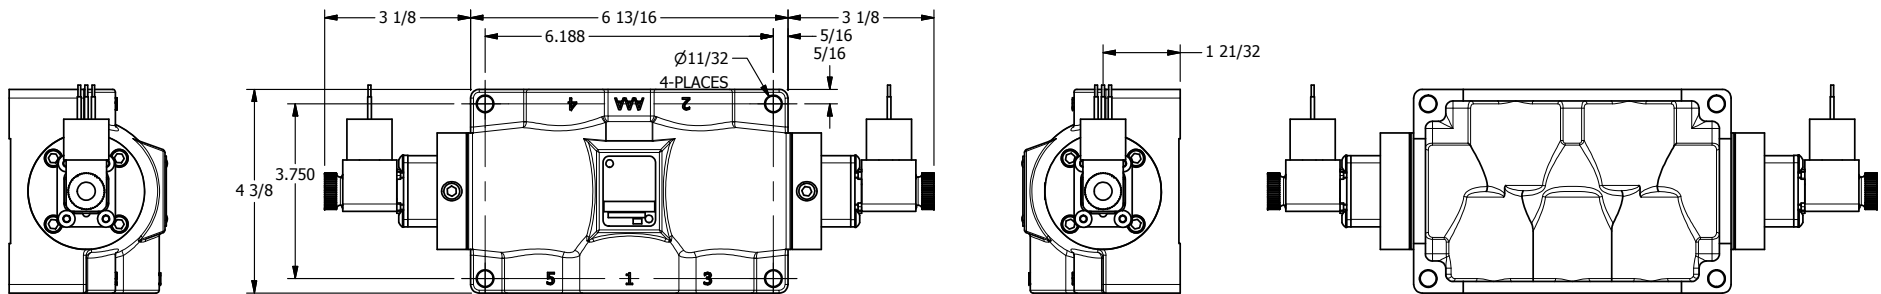

4

3

2

1

**AAA**  
PRODUCTS  
INTERNATIONAL

**AAA PRODUCTS  
INTERNATIONAL**  
7114 Harry Hines Blvd  
Dallas, TX 75235

TITLE: 1" SIDE PORT, DBL SOL, 3 POS,  
SPR CTR, SOL SHFT, FLOAT CTR SPL,  
MOLD-OVER, DUST EXCLDR

DRAWING NO.:  
DIM\_ESY8GJL

4

3

2

1

THE INFORMATION CONTAINED WITHIN THIS DOCUMENT IS PROPRIETARY TO AAA PRODUCTS AND MAY NOT BE DISCLOSED WITHOUT PRIOR WRITTEN CONSENT