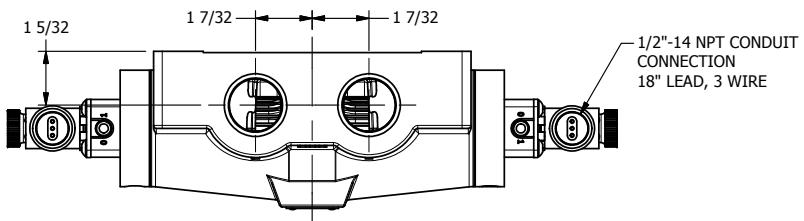

4

3

2

1

**AAA**  
PRODUCTS  
INTERNATIONAL

**AAA PRODUCTS  
INTERNATIONAL**  
7114 Harry Hines Blvd  
Dallas, TX 75235

TITLE: 1" SIDE PORT, DBL SOL, 3 POS,  
SPR CTR, SOL SHFT, FLOAT CTR SPL,  
MOLD-OVER, DUST EXCLDR

DRAWING NO.:  
DIM\_ESY8GJL

4

3

2

1

THE INFORMATION CONTAINED WITHIN THIS DOCUMENT IS PROPRIETARY TO AAA PRODUCTS AND MAY NOT BE DISCLOSED WITHOUT PRIOR WRITTEN CONSENT