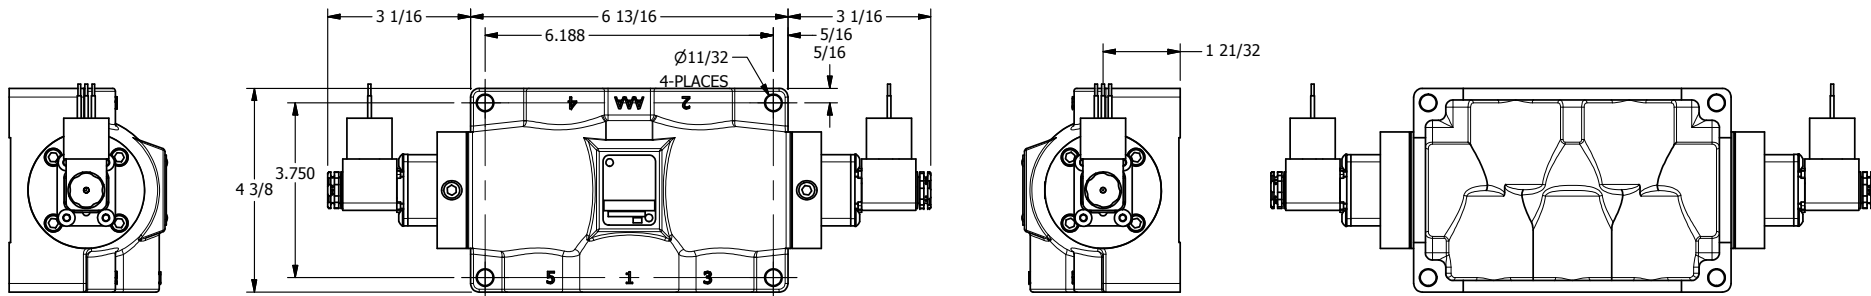

4

3

2

1

1/2"-14 NPT CONDUIT CONNECTION  
18" LEAD, 3 WIRE

1" NPTF PORTS  
5-PLACES

**AAA**  
PRODUCTS  
INTERNATIONAL

**AAA PRODUCTS  
INTERNATIONAL**  
7114 Harry Hines Blvd  
Dallas, TX 75235

TITLE: 1" SIDE PORT, DBL SOL, 3 POS,  
SPR CTR, SOL SHFT, REGEN CTR SPL,  
MOLD-OVER, SIDE VENT

DRAWING NO.:  
DIM\_ESY8GJC

4

3

2

1

THE INFORMATION CONTAINED WITHIN THIS DOCUMENT IS PROPRIETARY TO AAA PRODUCTS AND MAY NOT BE DISCLOSED WITHOUT PRIOR WRITTEN CONSENT