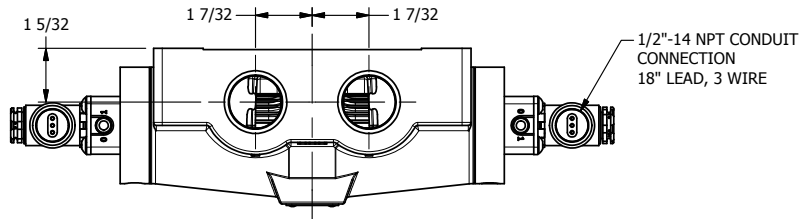

4

3

2

1

1/2"-14 NPT CONDUIT CONNECTION  
18" LEAD, 3 WIRE

1" NPTF PORTS  
5-PLACES

**AAA**  
PRODUCTS  
INTERNATIONAL

**AAA PRODUCTS  
INTERNATIONAL**  
7114 Harry Hines Blvd  
Dallas, TX 75235

TITLE: 1" SIDE PORT, DBL SOL, 3 POS,  
SPR CTR, SOL SHFT, REGEN CTR SPL,  
MOLD-OVER, SIDE VENT

DRAWING NO.:  
DIM\_ESY8GJC

4

3

2

1

THE INFORMATION CONTAINED WITHIN THIS DOCUMENT IS PROPRIETARY TO AAA PRODUCTS AND MAY NOT BE DISCLOSED WITHOUT PRIOR WRITTEN CONSENT