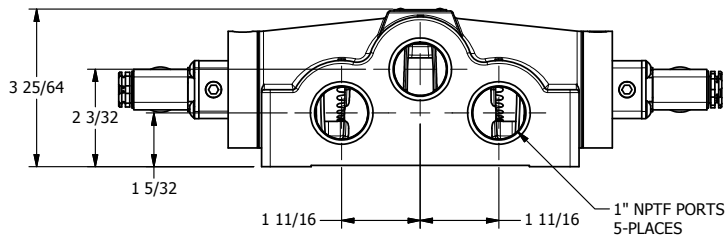

4

3

2

1

1/2"-14 NPT CONDUIT CONNECTION  
18" LEAD, 3 WIRE

1" NPTF PORTS  
5-PLACES

**AAA**  
PRODUCTS  
INTERNATIONAL

**AAA PRODUCTS  
INTERNATIONAL**  
7114 Harry Hines Blvd  
Dallas, TX 75235

TITLE: 1" SIDE PORT, DBL SOL, 3 POS,  
SPR CTR, SOL SHFT, REGEN CTR SPL,  
MOLD-OVER, SIDE VENT

DRAWING NO.:  
DIM\_ESY8GJC

4

3

2

1

THE INFORMATION CONTAINED WITHIN THIS DOCUMENT IS PROPRIETARY TO AAA PRODUCTS AND MAY NOT BE DISCLOSED WITHOUT PRIOR WRITTEN CONSENT