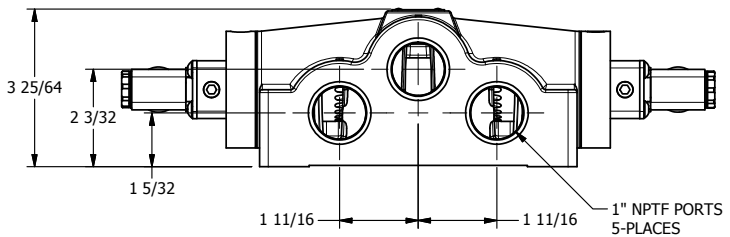

4

3

2

1

1/2"-14 NPT CONDUIT CONNECTION
18" LEAD, 3 WIRE

1" NPTF PORTS
5-PLACES

AAA
PRODUCTS
INTERNATIONAL

**AAA PRODUCTS
INTERNATIONAL**
7114 Harry Hines Blvd
Dallas, TX 75235

TITLE: 1" SIDE PORT, DBL SOL, 3 POS,
SPR CTR, SOL SHFT, FLOAT CTR SPL,
MOLD-OVER

DRAWING NO.:
DIM_ESY8GJ

4

3

2

1

THE INFORMATION CONTAINED WITHIN THIS DOCUMENT IS PROPRIETARY TO AAA PRODUCTS AND MAY NOT BE DISCLOSED WITHOUT PRIOR WRITTEN CONSENT