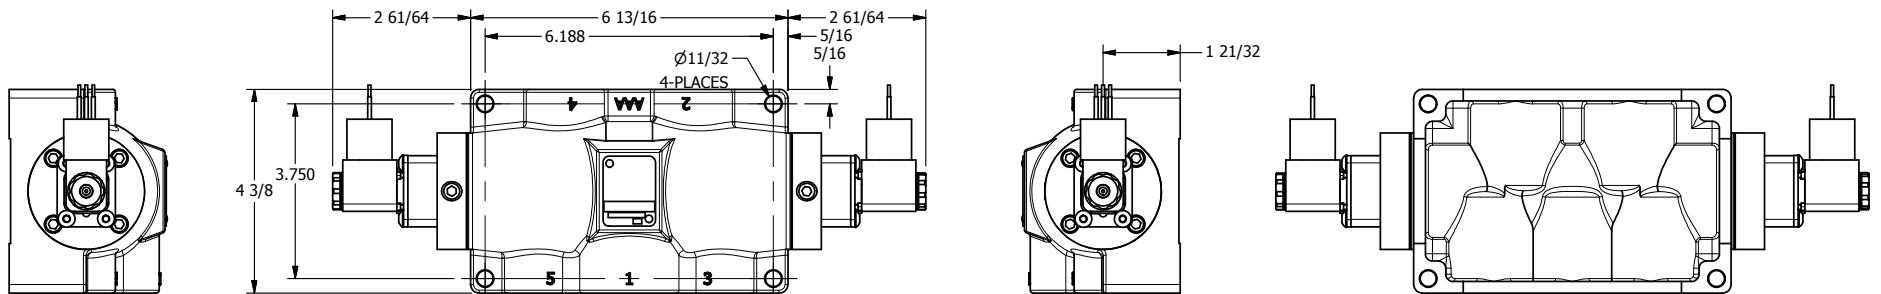

4

3

2

1

1/2"-14 NPT CONDUIT CONNECTION
18" LEAD, 3 WIRE

1" NPTF PORTS
5-PLACES

AAA
PRODUCTS
INTERNATIONAL

**AAA PRODUCTS
INTERNATIONAL**
7114 Harry Hines Blvd
Dallas, TX 75235

TITLE: 1" SIDE PORT, DBL SOL, 3 POS,
SPR CTR, SOL SHFT, FLOAT CTR SPL,
MOLD-OVER

DRAWING NO.:
DIM_ESY8GJ

4

3

2

1

THE INFORMATION CONTAINED WITHIN THIS DOCUMENT IS PROPRIETARY TO AAA PRODUCTS AND MAY NOT BE DISCLOSED WITHOUT PRIOR WRITTEN CONSENT