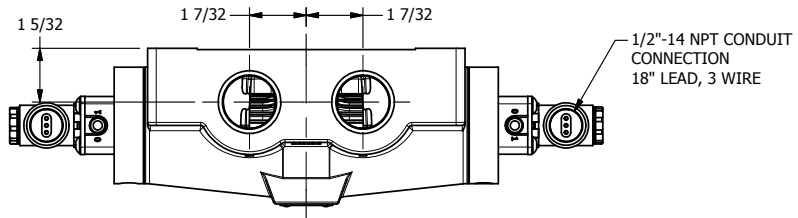

4

3

2

1

1/2"-14 NPT CONDUIT CONNECTION
18" LEAD, 3 WIRE

1" NPTF PORTS
5-PLACES

AAA
PRODUCTS
INTERNATIONAL

**AAA PRODUCTS
INTERNATIONAL**
7114 Harry Hines Blvd
Dallas, TX 75235

TITLE: 1" SIDE PORT, DBL SOL, 3 POS,
SPR CTR, SOL SHFT, FLOAT CTR SPL,
MOLD-OVER

DRAWING NO.:
DIM_ESY8GJ

4

3

2

1

THE INFORMATION CONTAINED WITHIN THIS DOCUMENT IS PROPRIETARY TO AAA PRODUCTS AND MAY NOT BE DISCLOSED WITHOUT PRIOR WRITTEN CONSENT