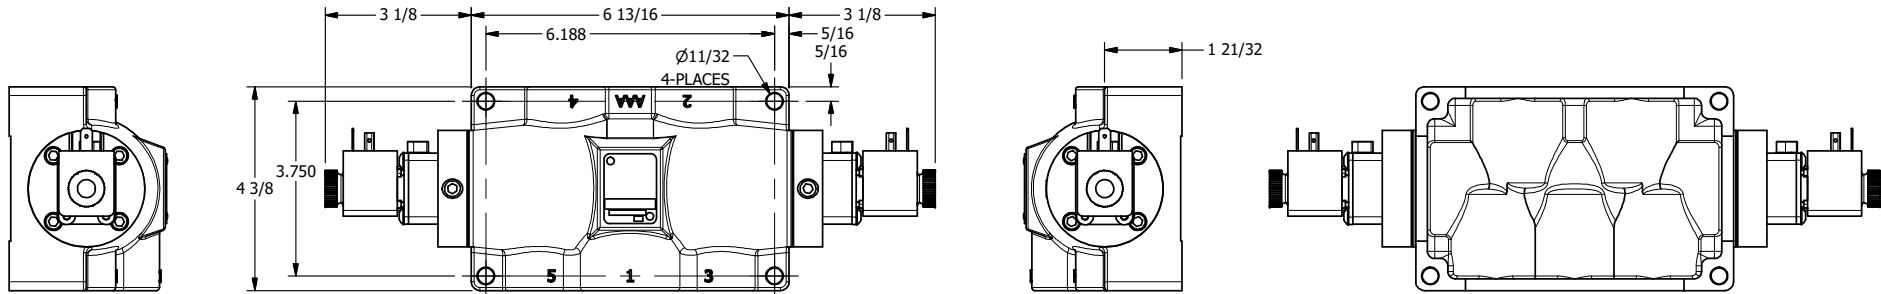

4

3

2

1

AAA
PRODUCTS
INTERNATIONAL

**AAA PRODUCTS
INTERNATIONAL**
7114 Harry Hines Blvd
Dallas, TX 75235

TITLE: 1" SIDE PORT, DBL SOL, 3 POS,
SPR CTR, FLOAT CTR SPL, HIGH TMPE,
LCKNG OVRD, DUST EXCLDR

DRAWING NO.:
DIM_ESY8GHOL