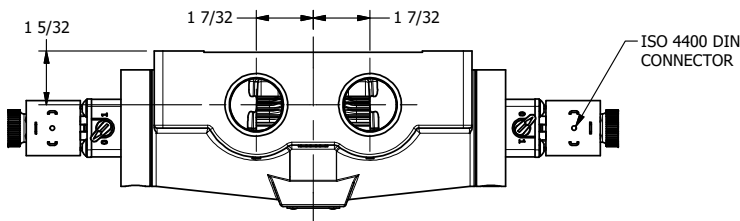

4

3

2

1

AAA
PRODUCTS
INTERNATIONAL

**AAA PRODUCTS
INTERNATIONAL**
7114 Harry Hines Blvd
Dallas, TX 75235

TITLE: 1" SIDE PORT, DBL SOL, 3 POS,
SPR CTR, FLOAT CTR SPL, HIGH TMPE,
LCKNG OVRD, DUST EXCLDR

DRAWING NO.:
DIM_ESY8GHOL