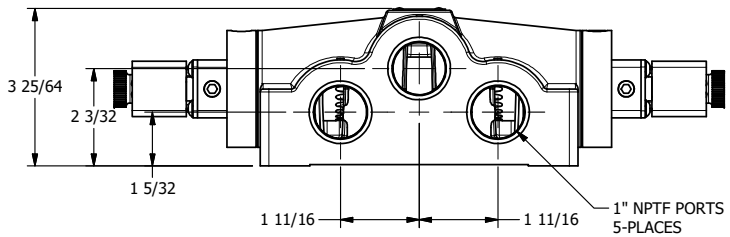

4

3

2

1

AAA
PRODUCTS
INTERNATIONAL

**AAA PRODUCTS
INTERNATIONAL**
7114 Harry Hines Blvd
Dallas, TX 75235

TITLE: 1" SIDE PORT, DBL SOL, 3 POS,
SPR CTR, FLOAT CTR SPL, HIGH TMPE,
LCKNG OVRD, DUST EXCLDR

DRAWING NO.:
DIM_ESY8GHOL