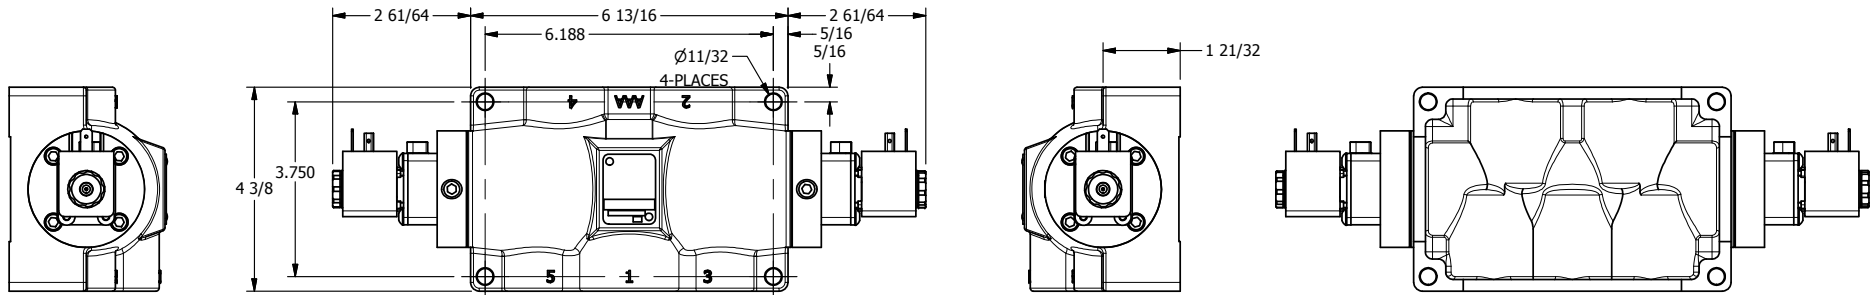

4

3

2

1

**AAA**  
PRODUCTS  
INTERNATIONAL

**AAA PRODUCTS  
INTERNATIONAL**  
7114 Harry Hines Blvd  
Dallas, TX 75235

TITLE: 1" SIDE PORT, DBL SOL, 3 POS,  
SPR CTR, SOL SHFT, FLOAT CTR SPL,  
HIGH TEMP, LCKNG OVRD

DRAWING NO.:  
DIM\_ESY8GHO

THE INFORMATION CONTAINED WITHIN THIS DOCUMENT IS PROPRIETARY TO AAA PRODUCTS AND MAY NOT BE DISCLOSED WITHOUT PRIOR WRITTEN CONSENT

4

3

2

1

B

B