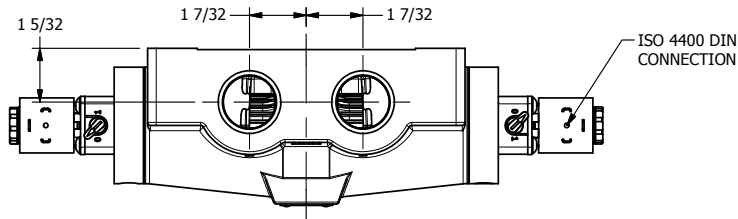

4

3

2

1

**AAA**  
PRODUCTS  
INTERNATIONAL

**AAA PRODUCTS  
INTERNATIONAL**  
7114 Harry Hines Blvd  
Dallas, TX 75235

TITLE: 1" SIDE PORT, DBL SOL, 3 POS,  
SPR CTR, SOL SHFT, FLOAT CTR SPL,  
HIGH TEMP, LCKNG OVRD

DRAWING NO.:  
DIM\_ESY8GHO

THE INFORMATION CONTAINED WITHIN THIS DOCUMENT IS PROPRIETARY TO AAA PRODUCTS AND MAY NOT BE DISCLOSED WITHOUT PRIOR WRITTEN CONSENT

4

3

2

1

B

B