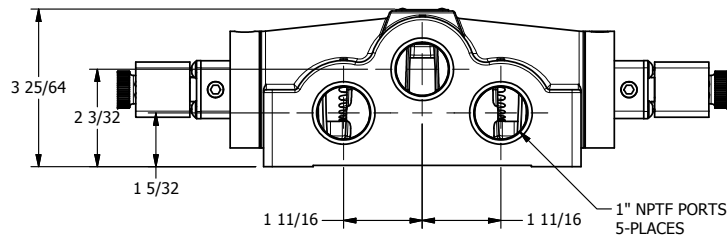

4

3

2

1

AAA
PRODUCTS
INTERNATIONAL

**AAA PRODUCTS
INTERNATIONAL**
7114 Harry Hines Blvd
Dallas, TX 75235

TITLE: 1" SIDE PORT, DBL SOL, 3 POS,
SPR CTR, SOL SHFT, FLOAT CTR SPL
HIGH TEMP, DUST EXCLDR

DRAWING NO.:
DIM_ESY8GHL