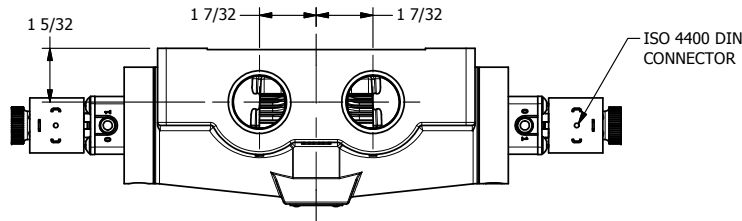

4

3

2

1

AAA
PRODUCTS
INTERNATIONAL

**AAA PRODUCTS
INTERNATIONAL**
7114 Harry Hines Blvd
Dallas, TX 75235

TITLE: 1" SIDE PORT, DBL SOL, 3 POS,
SPR CTR, SOL SHFT, FLOAT CTR SPL
HIGH TEMP, DUST EXCLDR

DRAWING NO.:
DIM_ESY8GHL