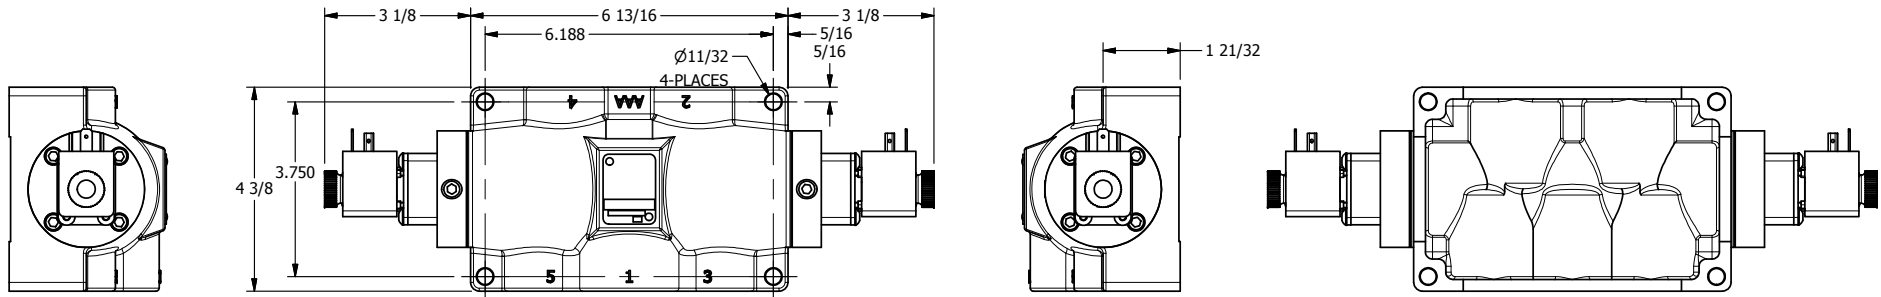

4

3

2

1

AAA
PRODUCTS
INTERNATIONAL

**AAA PRODUCTS
INTERNATIONAL**
7114 Harry Hines Blvd
Dallas, TX 75235

TITLE: 1" SIDE PORT, DBL SOL, 3 POS,
SPR CTR, SOL SHFT, FLOAT CTR SPL
HIGH TEMP, DUST EXCLDR

DRAWING NO.:
DIM_ESY8GHL