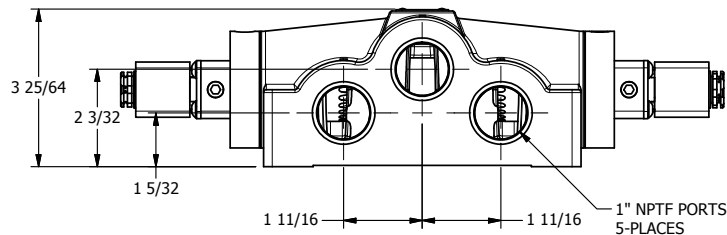

4

3

2

1

AAA
PRODUCTS
INTERNATIONAL

**AAA PRODUCTS
INTERNATIONAL**
7114 Harry Hines Blvd
Dallas, TX 75235

TITLE: 1" SIDE PORT, DBL SOL, 3 POS,
SPR CTR, SOL SHFT, FLOAT CTR SPL
HIGH TEMP, SIDE VENT

DRAWING NO.:
DIM_ESY8GHC