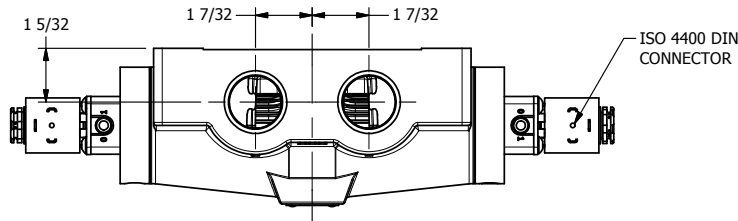

4

3

2

1

AAA
PRODUCTS
INTERNATIONAL

**AAA PRODUCTS
INTERNATIONAL**
7114 Harry Hines Blvd
Dallas, TX 75235

TITLE: 1" SIDE PORT, DBL SOL, 3 POS,
SPR CTR, SOL SHFT, FLOAT CTR SPL
HIGH TEMP, SIDE VENT

DRAWING NO.:
DIM_ESY8GHC