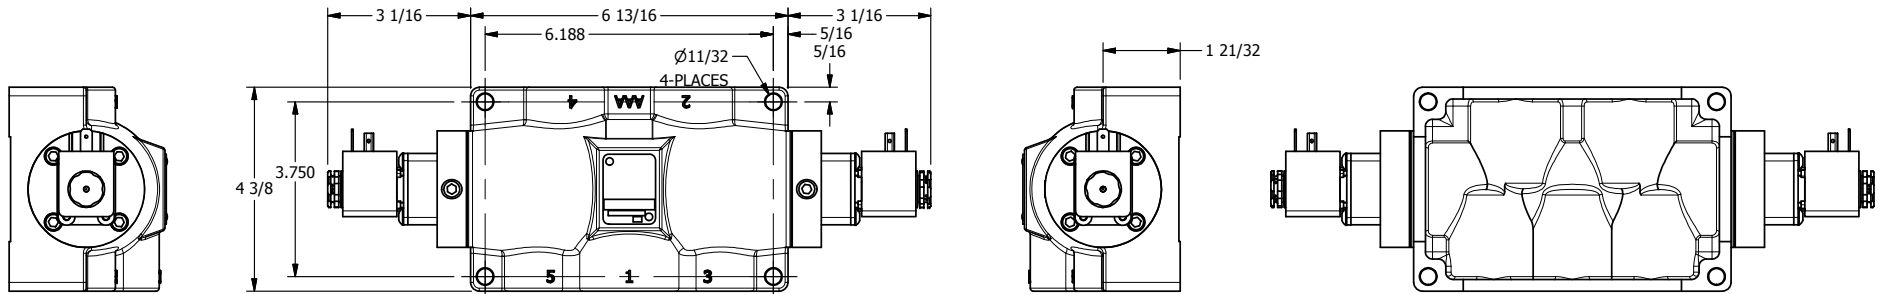

4

3

2

1

AAA
PRODUCTS
INTERNATIONAL

**AAA PRODUCTS
INTERNATIONAL**
7114 Harry Hines Blvd
Dallas, TX 75235

TITLE: 1" SIDE PORT, DBL SOL, 3 POS,
SPR CTR, SOL SHFT, FLOAT CTR SPL
HIGH TEMP, SIDE VENT

DRAWING NO.:
DIM_ESY8GHC