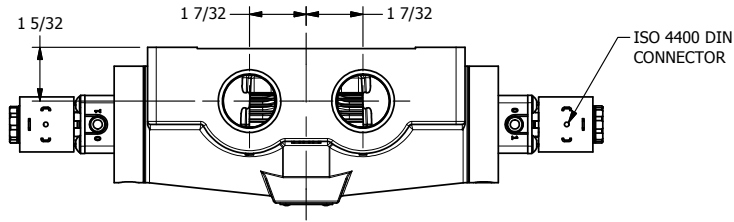

4

3

2

1

AAA
PRODUCTS
INTERNATIONAL

**AAA PRODUCTS
INTERNATIONAL**
7114 Harry Hines Blvd
Dallas, TX 75235

TITLE: 1" SIDE PORT, DBL SOL, 3 POS,
SPR CTR, SOL SHFT, FLOAT CTR SPL
HIGH TEMP

DRAWING NO.:
DIM_ESY8GH