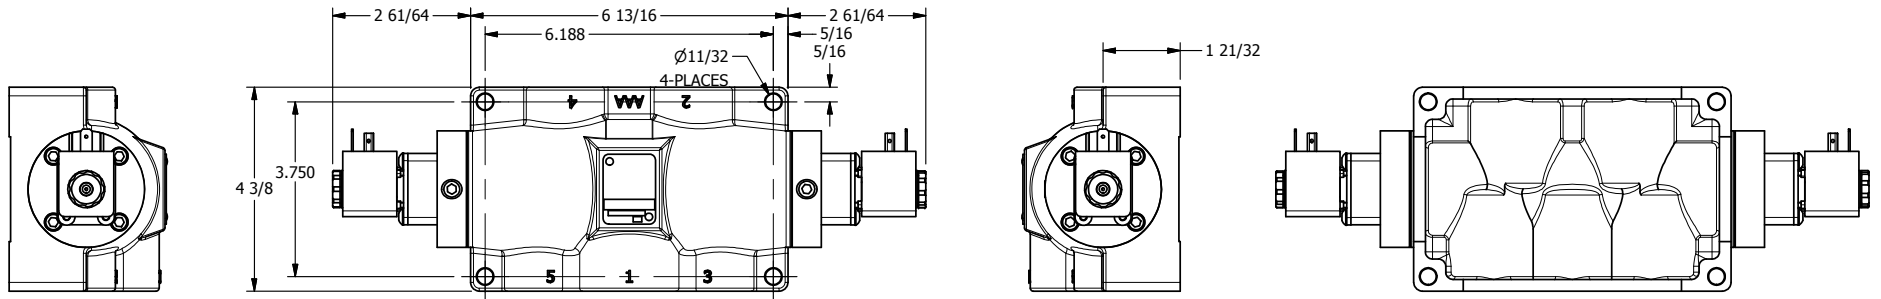

4

3

2

1

AAA
PRODUCTS
INTERNATIONAL

**AAA PRODUCTS
INTERNATIONAL**
7114 Harry Hines Blvd
Dallas, TX 75235

TITLE: 1" SIDE PORT, DBL SOL, 3 POS,
SPR CTR, SOL SHFT, FLOAT CTR SPL
HIGH TEMP

DRAWING NO.:
DIM_ESY8GH