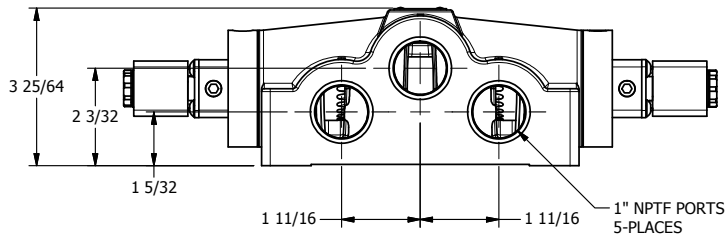

4

3

2

1

AAA
PRODUCTS
INTERNATIONAL

**AAA PRODUCTS
INTERNATIONAL**
7114 Harry Hines Blvd
Dallas, TX 75235

TITLE: 1" SIDE PORT, DBL SOL, 3 POS,
SPR CTR, SOL SHFT, FLOAT CTR SPL
HIGH TEMP

DRAWING NO.:
DIM_ESY8GH