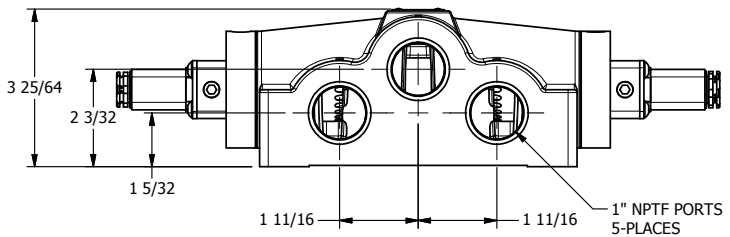

4

3

2

1

AAA
PRODUCTS
INTERNATIONAL

**AAA PRODUCTS
INTERNATIONAL**
7114 Harry Hines Blvd
Dallas, TX 75235

TITLE: 1" SIDE PORT, DBL SOL, 3 POS,
SPR CTR, SOL SHFT, FLOAT CTR SPL,
SIDE VENT

DRAWING NO.:
DIM_ESY8GC