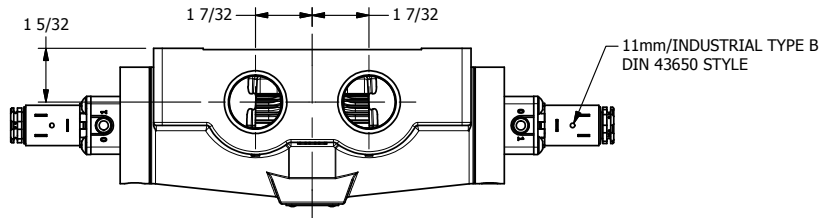

4

3

2

1

AAA
PRODUCTS
INTERNATIONAL

**AAA PRODUCTS
INTERNATIONAL**
7114 Harry Hines Blvd
Dallas, TX 75235

TITLE: 1" SIDE PORT, DBL SOL, 3 POS,
SPR CTR, SOL SHFT, FLOAT CTR SPL,
SIDE VENT

DRAWING NO.:
DIM_ESY8GC