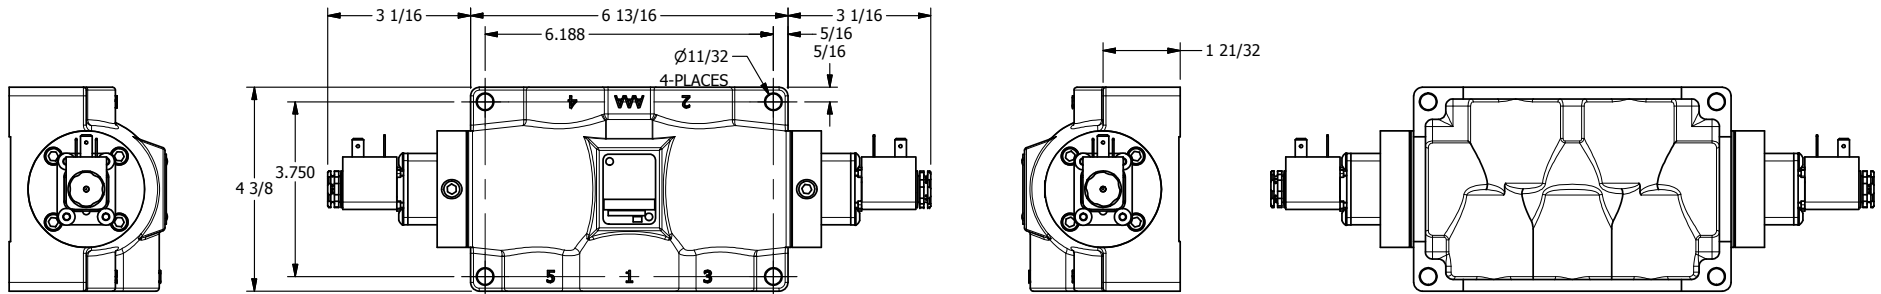

4

3

2

1

AAA
PRODUCTS
INTERNATIONAL

**AAA PRODUCTS
INTERNATIONAL**
7114 Harry Hines Blvd
Dallas, TX 75235

TITLE: 1" SIDE PORT, DBL SOL, 3 POS,
SPR CTR, SOL SHFT, FLOAT CTR SPL,
SIDE VENT

DRAWING NO.:
DIM_ESY8GC