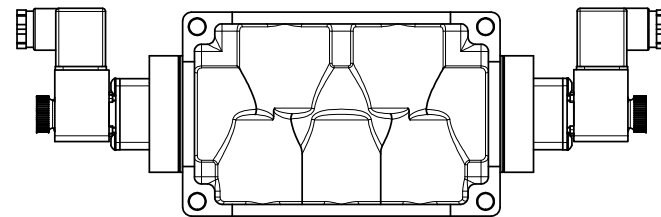

3/8" CORD GRIP DIN CAP INCLUDED
FORM A, ACC. TO EN 175301-803,
ISO 4400

1 21/32

AAA
PRODUCTS
INTERNATIONAL

**AAA PRODUCTS
INTERNATIONAL**
7114 Harry Hines Blvd
Dallas, TX 75235

TITLE: 1" SIDE PORT, DBL SOL, 3 POS,
SPR CTR, SOL SHFT, FLOAT CTR SPL,
INTRINSICALLY SAFE, 24VDC, EXCLDR

DRAWING NO.:
DIM_ESY8GAL

THE INFORMATION CONTAINED WITHIN THIS DOCUMENT IS PROPRIETARY TO AAA PRODUCTS AND MAY NOT BE DISCLOSED WITHOUT PRIOR WRITTEN CONSENT