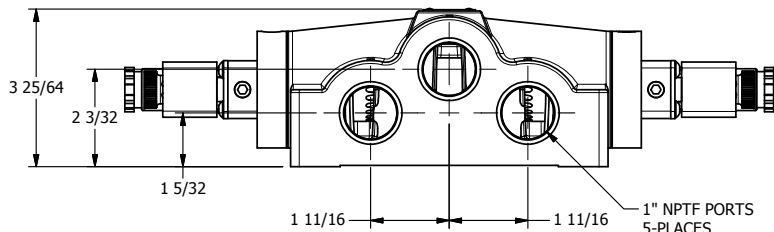

3/8" CORD GRIP DIN CAP INCLUDED
FORM A, ACC. TO EN 175301-803,
ISO 4400

1 21/32

AAA
PRODUCTS
INTERNATIONAL

**AAA PRODUCTS
INTERNATIONAL**
7114 Harry Hines Blvd
Dallas, TX 75235

TITLE: 1" SIDE PORT, DBL SOL, 3 POS,
SPR CTR, SOL SHFT, FLOAT CTR SPL,
INTRINSICALLY SAFE, 24VDC, EXCLDR

DRAWING NO.:
DIM_ESY8GAL

THE INFORMATION CONTAINED WITHIN THIS DOCUMENT IS PROPRIETARY TO AAA PRODUCTS AND MAY NOT BE DISCLOSED WITHOUT PRIOR WRITTEN CONSENT