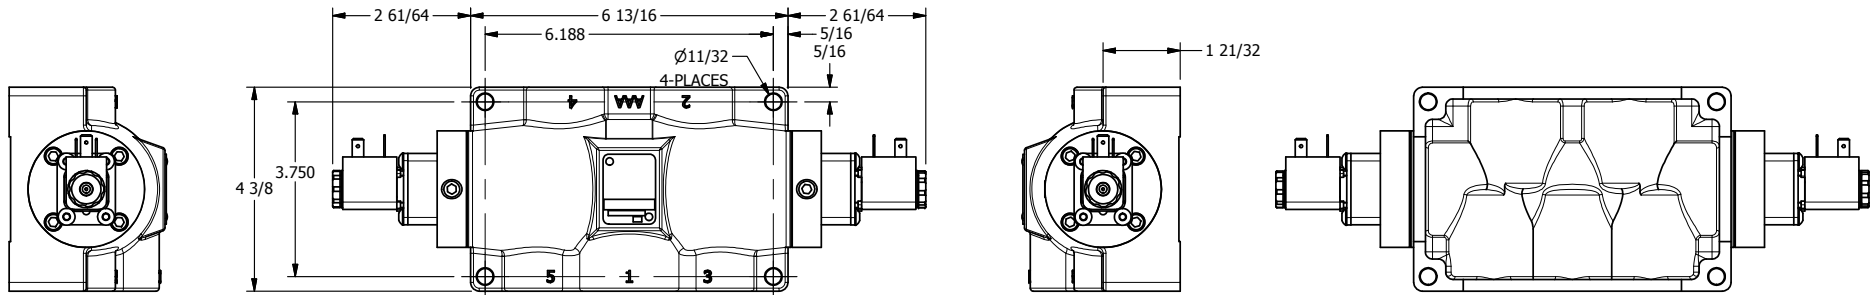

4

3

2

1

AAA
PRODUCTS
INTERNATIONAL

**AAA PRODUCTS
INTERNATIONAL**
7114 Harry Hines Blvd
Dallas, TX 75235

TITLE: 1" SIDE PORT, DBL SOL, 3 POS,
SPR CTR, SOL SHFT, FLOAT CTR SPL

DRAWING NO.:
DIM_ESY8G