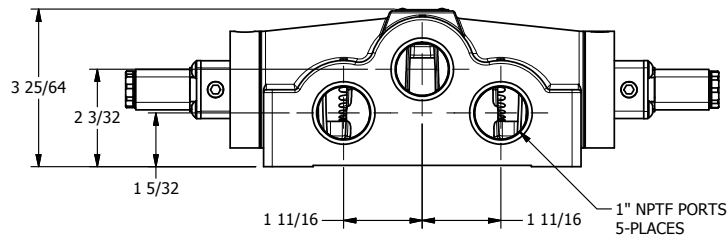

4

3

2

1

AAA
PRODUCTS
INTERNATIONAL

**AAA PRODUCTS
INTERNATIONAL**
7114 Harry Hines Blvd
Dallas, TX 75235

TITLE: 1" SIDE PORT, DBL SOL, 3 POS,
SPR CTR, SOL SHFT, FLOAT CTR SPL

DRAWING NO.:
DIM_ESY8G