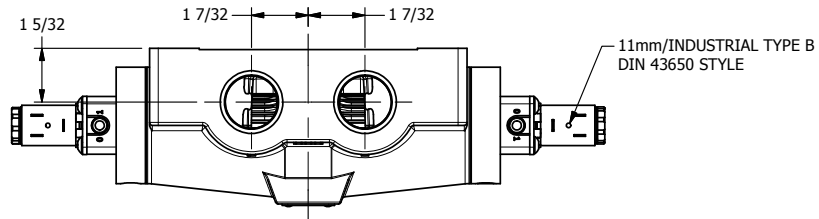

4

3

2

1

AAA
PRODUCTS
INTERNATIONAL

**AAA PRODUCTS
INTERNATIONAL**
7114 Harry Hines Blvd
Dallas, TX 75235

TITLE: 1" SIDE PORT, DBL SOL, 3 POS,
SPR CTR, SOL SHFT, FLOAT CTR SPL

DRAWING NO.:
DIM_ESY8G