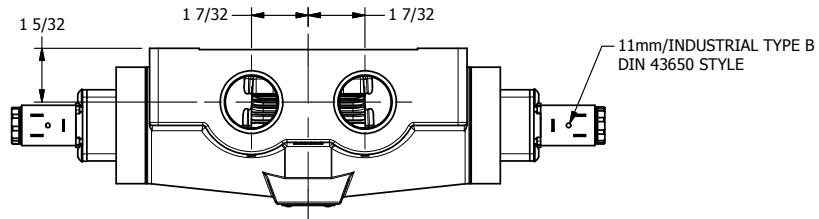

4

3

2

1

AAA
PRODUCTS
INTERNATIONAL

**AAA PRODUCTS
INTERNATIONAL**
7114 Harry Hines Blvd
Dallas, TX 75235

TITLE: 1" SIDE PORT, DBL SOL, 3 POS,
SPR CTR, SOL SHFT, REGEN CTR SPL,
EXT PILOT

DRAWING NO.:
DIM_ESY8DZ