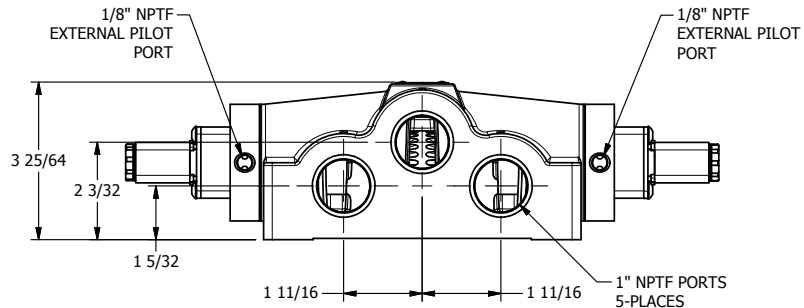

4

3

2

1

AAA
PRODUCTS
INTERNATIONAL

**AAA PRODUCTS
INTERNATIONAL**
7114 Harry Hines Blvd
Dallas, TX 75235

TITLE: 1" SIDE PORT, DBL SOL, 3 POS,
SPR CTR, SOL SHFT, REGEN CTR SPL,
EXT PILOT

DRAWING NO.:
DIM_ESY8DZ