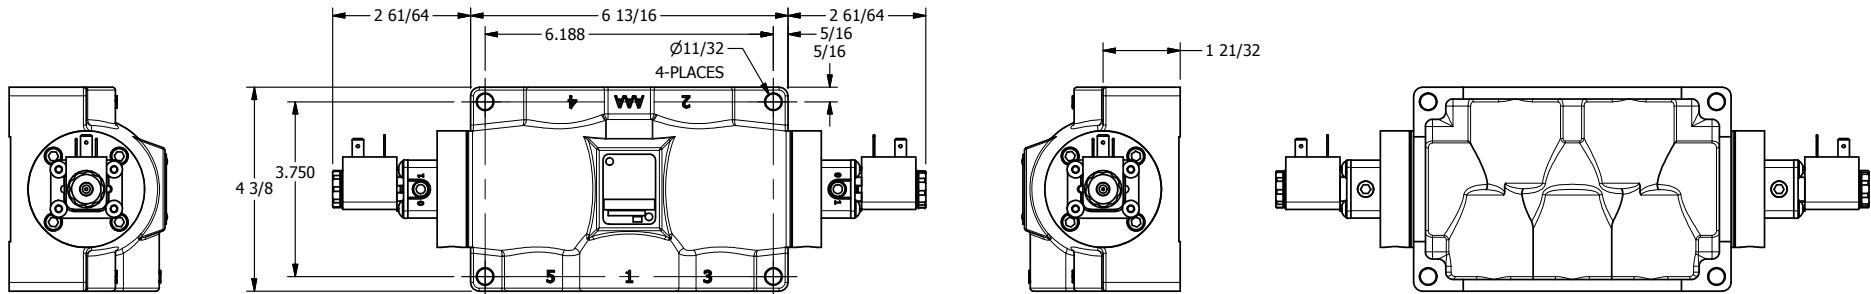

4

3

2

1

AAA
PRODUCTS
INTERNATIONAL

**AAA PRODUCTS
INTERNATIONAL**
7114 Harry Hines Blvd
Dallas, TX 75235

TITLE: 1" SIDE PORT, DBL SOL, 3 POS,
SPR CTR, SOL SHFT, REGEN CTR SPL,
EXT PILOT

DRAWING NO.:
DIM_ESY8DZ