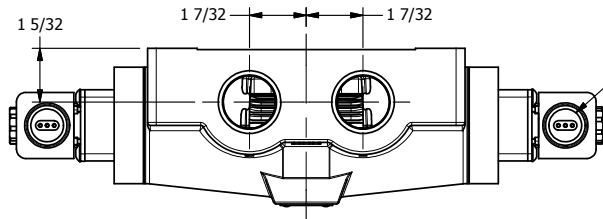

4

3

2

1

1 21/32

B

B

A

A

AAA
PRODUCTS
INTERNATIONAL

AAA PRODUCTS INTERNATIONAL
7114 Harry Hines Blvd
Dallas, TX 75235

TITLE: 1" SIDE PORT, DBL SOL, 3 POS,
SPR CTR, SOL SHFT, REGEN CTR SPL,
EXPL PROOF, EXT PILOT

DRAWING NO.:
DIM_ESY8DXZ