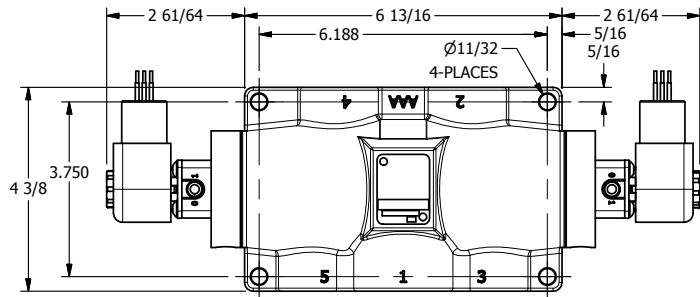

4

3

2

1

1 21/32

B

B

A

A

AAA
PRODUCTS
INTERNATIONAL

AAA PRODUCTS INTERNATIONAL
7114 Harry Hines Blvd
Dallas, TX 75235

TITLE: 1" SIDE PORT, DBL SOL, 3 POS,
SPR CTR, SOL SHFT, REGEN CTR SPL,
EXPL PROOF, EXT PILOT

DRAWING NO.:
DIM_ESY8DXZ