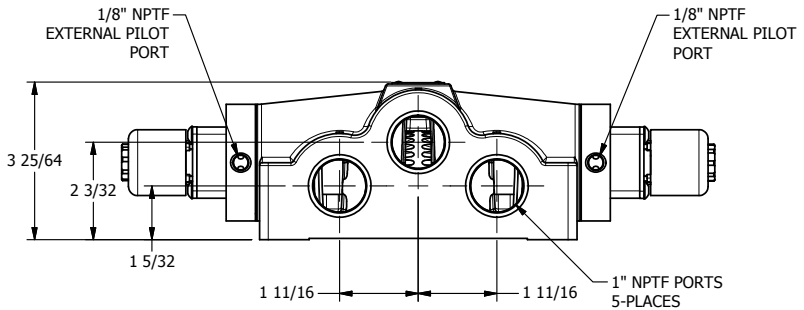

4

3

2

1

1 21/32

B

B

A

A

AAA
PRODUCTS
INTERNATIONAL

AAA PRODUCTS INTERNATIONAL
7114 Harry Hines Blvd
Dallas, TX 75235

TITLE: 1" SIDE PORT, DBL SOL, 3 POS,
SPR CTR, SOL SHFT, REGEN CTR SPL,
EXPL PROOF, EXT PILOT

DRAWING NO.:
DIM_ESY8DXZ