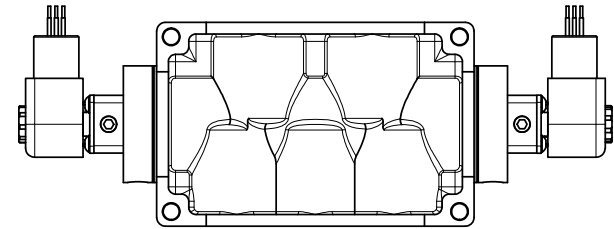

4

3

2

1

1 21/32

B

B

A

A

AAA
PRODUCTS
INTERNATIONAL

AAA PRODUCTS INTERNATIONAL
7114 Harry Hines Blvd
Dallas, TX 75235

TITLE: 1" SIDE PORT, DBL SOL, 3 POS,
SPR CTR, SOL SHFT, REGEN CTR SPL,
EXPL PROOF, EXT PILOT

DRAWING NO.:
DIM_ESY8DXZ