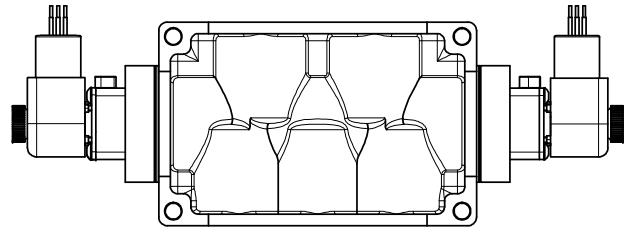

4

3

2

1

1/2" NPT
CONDUIT CONNECTION

1 21/32

1" NPTF PORTS
5-PLACES

AAA
PRODUCTS
INTERNATIONAL

**AAA PRODUCTS
INTERNATIONAL**
7114 Harry Hines Blvd
Dallas, TX 75235

TITLE: 1" SIDE PORT, DBL SOL, 3 POS,
SPR CTR, REGEN CTR SPL, EXPL PROOF,
LCKNG OVRD, DUST EXCDLR

DRAWING NO.:
DIM_ESY8DXOL

THE INFORMATION CONTAINED WITHIN THIS DOCUMENT IS PROPRIETARY TO AAA PRODUCTS AND MAY NOT BE DISCLOSED WITHOUT PRIOR WRITTEN CONSENT