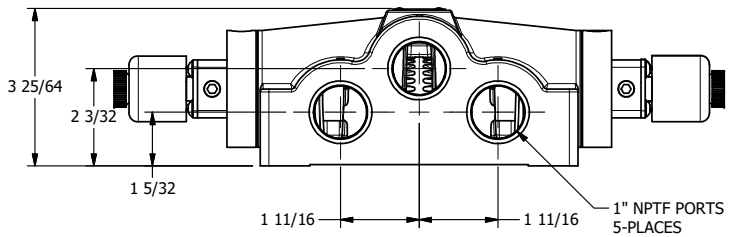

4

3

2

1

1/2" NPT
CONDUIT CONNECTION

1 21/32

1" NPTF PORTS
5-PLACES

AAA
PRODUCTS
INTERNATIONAL

**AAA PRODUCTS
INTERNATIONAL**
7114 Harry Hines Blvd
Dallas, TX 75235

TITLE: 1" SIDE PORT, DBL SOL, 3 POS,
SPR CTR, REGEN CTR SPL, EXPL PROOF,
LCKNG OVRD, DUST EXCDLR

DRAWING NO.:
DIM_ESY8DXOL

THE INFORMATION CONTAINED WITHIN THIS DOCUMENT IS PROPRIETARY TO AAA PRODUCTS AND MAY NOT BE DISCLOSED WITHOUT PRIOR WRITTEN CONSENT