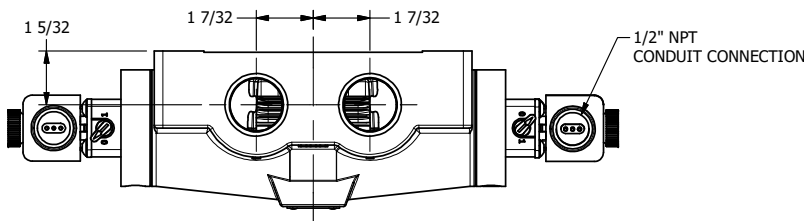

4

3

2

1

1/2" NPT
CONDUIT CONNECTION

1 21/32

1" NPTF PORTS
5-PLACES

AAA
PRODUCTS
INTERNATIONAL

**AAA PRODUCTS
INTERNATIONAL**
7114 Harry Hines Blvd
Dallas, TX 75235

TITLE: 1" SIDE PORT, DBL SOL, 3 POS,
SPR CTR, REGEN CTR SPL, EXPL PROOF,
LCKNG OVRD, DUST EXCDLR

DRAWING NO.:
DIM_ESY8DXOL

THE INFORMATION CONTAINED WITHIN THIS DOCUMENT IS PROPRIETARY TO AAA PRODUCTS AND MAY NOT BE DISCLOSED WITHOUT PRIOR WRITTEN CONSENT