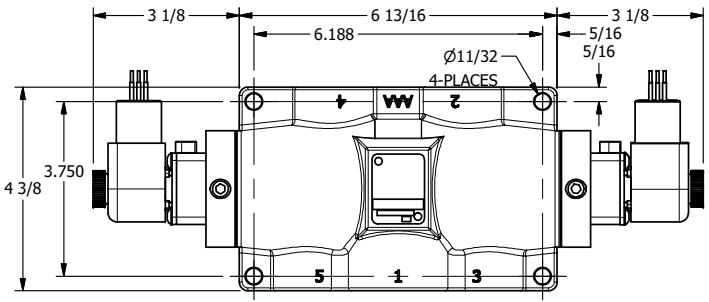

4

3

2

1

1/2" NPT
CONDUIT CONNECTION

1 21/32

1" NPTF PORTS
5-PLACES

AAA
PRODUCTS
INTERNATIONAL

**AAA PRODUCTS
INTERNATIONAL**
7114 Harry Hines Blvd
Dallas, TX 75235

TITLE: 1" SIDE PORT, DBL SOL, 3 POS,
SPR CTR, REGEN CTR SPL, EXPL PROOF,
LCKNG OVRD, DUST EXCDLR

DRAWING NO.:
DIM_ESY8DXOL

THE INFORMATION CONTAINED WITHIN THIS DOCUMENT IS PROPRIETARY TO AAA PRODUCTS AND MAY NOT BE DISCLOSED WITHOUT PRIOR WRITTEN CONSENT