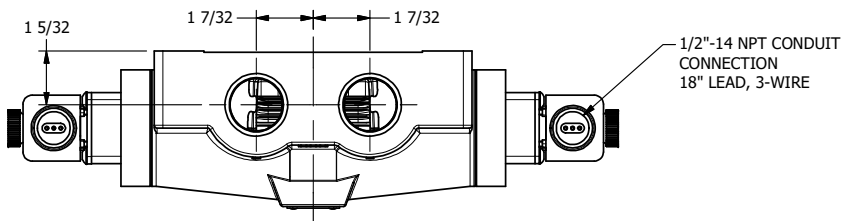

4

3

2

1

AAA
PRODUCTS
INTERNATIONAL

**AAA PRODUCTS
INTERNATIONAL**
7114 Harry Hines Blvd
Dallas, TX 75235

TITLE: 1" SIDE PORT, DBL SOL, 3 POS,
REGEN SPR CTR, EXPL PROOF,
DUST EXCLDR, EXT PILOT

DRAWING NO.:
DIM_ESY8DXLZ