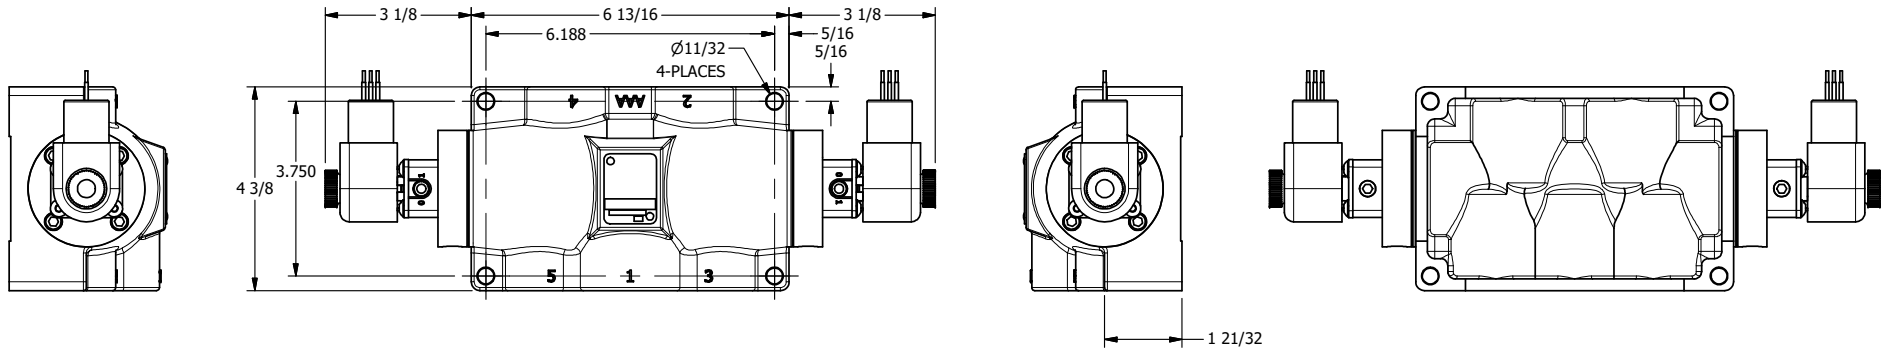

4

3

2

1

AAA
PRODUCTS
INTERNATIONAL

**AAA PRODUCTS
INTERNATIONAL**
7114 Harry Hines Blvd
Dallas, TX 75235

TITLE: 1" SIDE PORT, DBL SOL, 3 POS,
REGEN SPR CTR, EXPL PROOF,
DUST EXCLDR, EXT PILOT

DRAWING NO.:
DIM_ESY8DXLZ