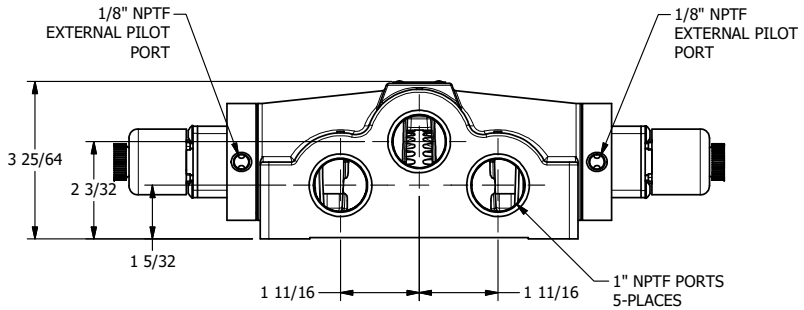

4

3

2

1

AAA
PRODUCTS
INTERNATIONAL

**AAA PRODUCTS
INTERNATIONAL**
7114 Harry Hines Blvd
Dallas, TX 75235

TITLE: 1" SIDE PORT, DBL SOL, 3 POS,
REGEN SPR CTR, EXPL PROOF,
DUST EXCLDR, EXT PILOT

DRAWING NO.:
DIM_ESY8DXLZ