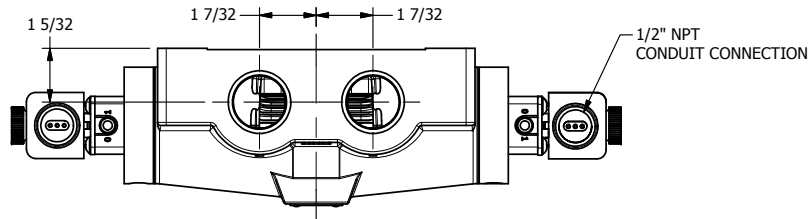

4

3

2

1

1/2" NPT  
CONDUIT CONNECTION

1 21/32

1" NPTF PORTS  
5-PLACES

**AAA**  
PRODUCTS  
INTERNATIONAL

**AAA PRODUCTS  
INTERNATIONAL**  
7114 Harry Hines Blvd  
Dallas, TX 75235

TITLE: 1" SIDE PORT, DBL SOL, 3 POS,  
SPR CTR, SOL SHFT, REGEN CTR SPL,  
EXPLOSION PROOF, DUST EXCDLR

DRAWING NO.:  
DIM\_ESY8DXL