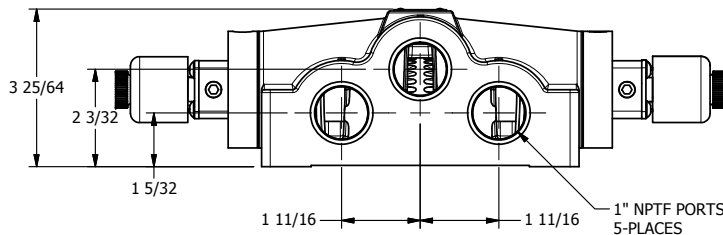

4

3

2

1

1/2" NPT  
CONDUIT CONNECTION

1 21/32

1" NPTF PORTS  
5-PLACES

**AAA**  
PRODUCTS  
INTERNATIONAL

**AAA PRODUCTS  
INTERNATIONAL**  
7114 Harry Hines Blvd  
Dallas, TX 75235

TITLE: 1" SIDE PORT, DBL SOL, 3 POS,  
SPR CTR, SOL SHFT, REGEN CTR SPL,  
EXPLOSION PROOF, DUST EXCDLR

DRAWING NO.:  
DIM\_ESY8DXL