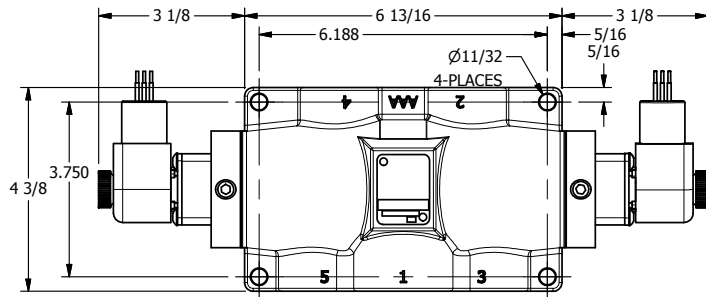

4

3

2

1

1/2" NPT  
CONDUIT CONNECTION

1 21/32

1" NPTF PORTS  
5-PLACES

**AAA**  
PRODUCTS  
INTERNATIONAL

**AAA PRODUCTS  
INTERNATIONAL**  
7114 Harry Hines Blvd  
Dallas, TX 75235

TITLE: 1" SIDE PORT, DBL SOL, 3 POS,  
SPR CTR, SOL SHFT, REGEN CTR SPL,  
EXPLOSION PROOF, DUST EXCDLR

DRAWING NO.:  
DIM\_ESY8DXL