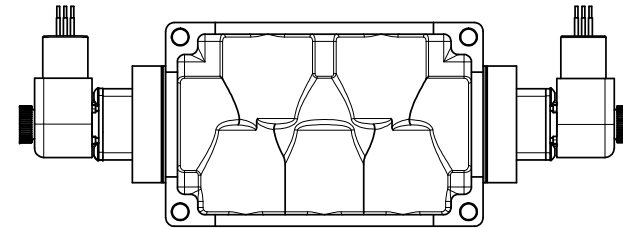

4

3

2

1

1/2" NPT  
CONDUIT CONNECTION

1 21/32

1" NPTF PORTS  
5-PLACES

**AAA**  
PRODUCTS  
INTERNATIONAL

**AAA PRODUCTS  
INTERNATIONAL**  
7114 Harry Hines Blvd  
Dallas, TX 75235

TITLE: 1" SIDE PORT, DBL SOL, 3 POS,  
SPR CTR, SOL SHFT, REGEN CTR SPL,  
EXPLOSION PROOF, DUST EXCDLR

DRAWING NO.:  
DIM\_ESY8DXL