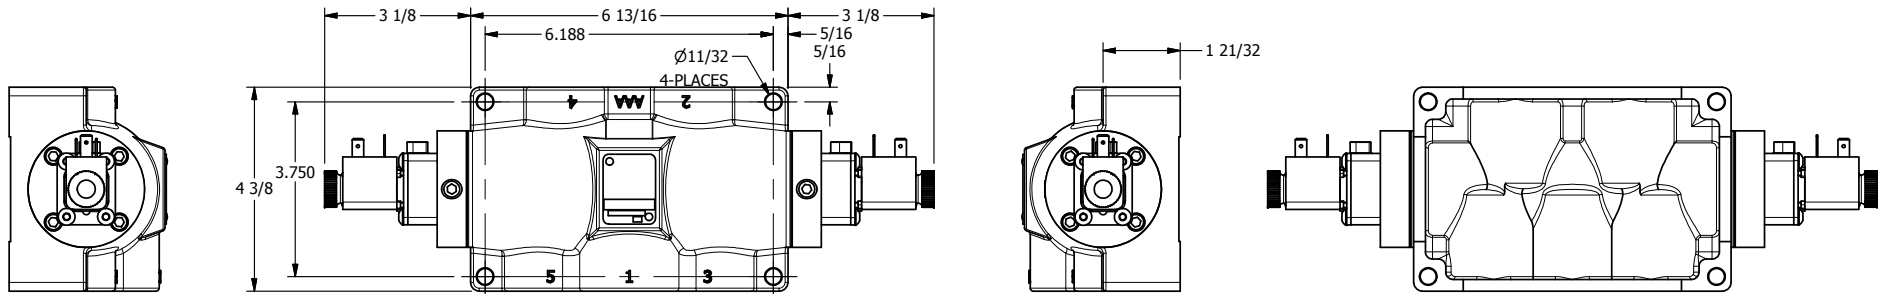

4

3

2

1

AAA
PRODUCTS
INTERNATIONAL

**AAA PRODUCTS
INTERNATIONAL**
7114 Harry Hines Blvd
Dallas, TX 75235

TITLE: 1" SIDE PORT, DBL SOL, 3 POS,
SPR CTR, SOL SHFT, REGEN CTR SPL,
LCKNG OVRD, DUST EXCLDR

DRAWING NO.:
DIM_ESY8DOL