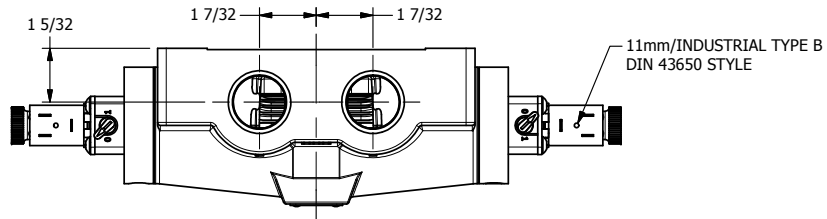

4

3

2

1

AAA
PRODUCTS
INTERNATIONAL

**AAA PRODUCTS
INTERNATIONAL**
7114 Harry Hines Blvd
Dallas, TX 75235

TITLE: 1" SIDE PORT, DBL SOL, 3 POS,
SPR CTR, SOL SHFT, REGEN CTR SPL,
LCKNG OVRD, DUST EXCLDR

DRAWING NO.:
DIM_ESY8DOL