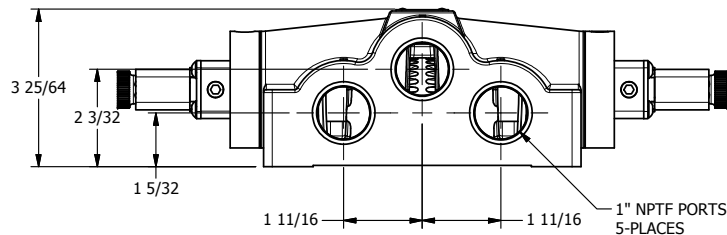

4

3

2

1

AAA
PRODUCTS
INTERNATIONAL

**AAA PRODUCTS
INTERNATIONAL**
7114 Harry Hines Blvd
Dallas, TX 75235

TITLE: 1" SIDE PORT, DBL SOL, 3 POS,
SPR CTR, SOL SHFT, REGEN CTR SPL,
LCKNG OVRD, DUST EXCLDR

DRAWING NO.:
DIM_ESY8DOL