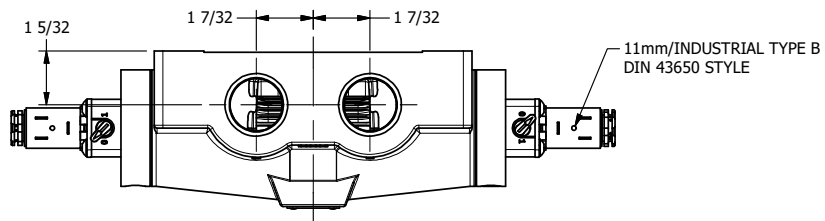

4

3

2

1

AAA
PRODUCTS
INTERNATIONAL

**AAA PRODUCTS
INTERNATIONAL**
7114 Harry Hines Blvd
Dallas, TX 75235

TITLE: 1" SIDE PORT, DBL SOL, 3 POS,
SPR CTR, SOL SHFT, REGEN CTR SPL,
LCKNG OVRD, SIDE VENT

DRAWING NO.:
DIM_ESY8DOC