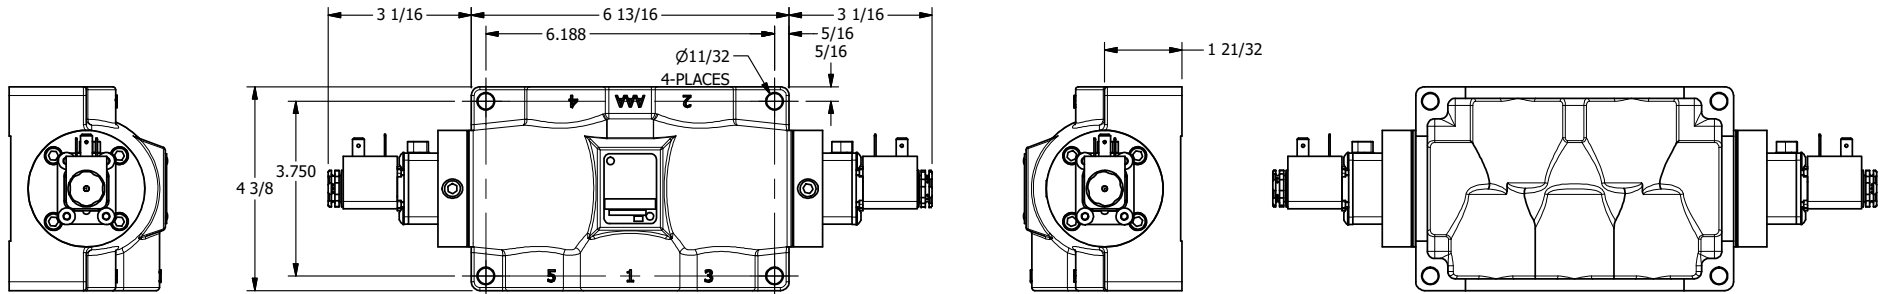

4

3

2

1

AAA
PRODUCTS
INTERNATIONAL

**AAA PRODUCTS
INTERNATIONAL**
7114 Harry Hines Blvd
Dallas, TX 75235

TITLE: 1" SIDE PORT, DBL SOL, 3 POS,
SPR CTR, SOL SHFT, REGEN CTR SPL,
LCKNG OVRD, SIDE VENT

DRAWING NO.:
DIM_ESY8DOC