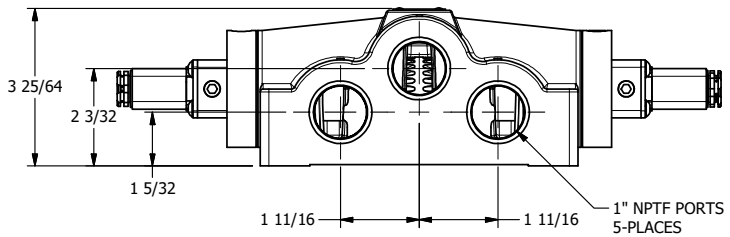

4

3

2

1

AAA
PRODUCTS
INTERNATIONAL

**AAA PRODUCTS
INTERNATIONAL**
7114 Harry Hines Blvd
Dallas, TX 75235

TITLE: 1" SIDE PORT, DBL SOL, 3 POS,
SPR CTR, SOL SHFT, REGEN CTR SPL,
LCKNG OVRD, SIDE VENT

DRAWING NO.:
DIM_ESY8DOC