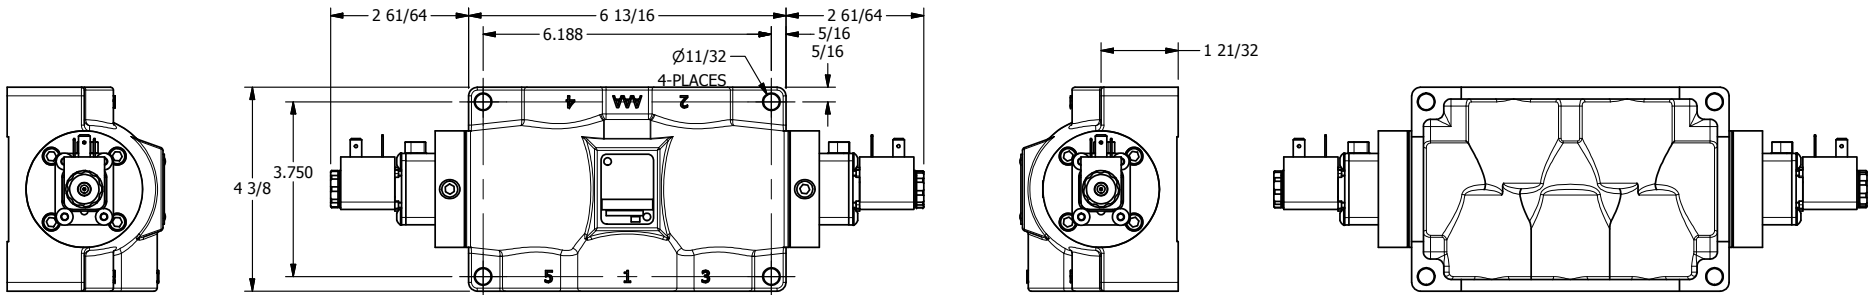

4

3

2

1

AAA
PRODUCTS
INTERNATIONAL

**AAA PRODUCTS
INTERNATIONAL**
7114 Harry Hines Blvd
Dallas, TX 75235

TITLE: 1" SIDE PORT, DBL SOL, 3 POS,
SPR CTR, SOL SHFT, REGEN CTR SPL,
LCKNG OVRD

DRAWING NO.:
DIM_ESY8DO