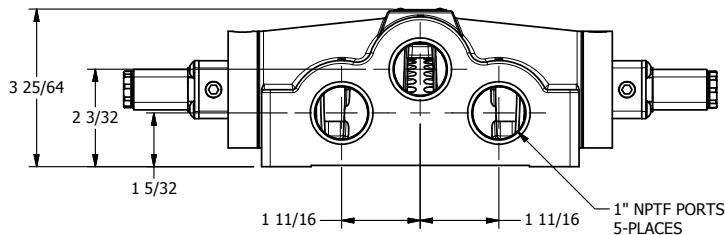

4

3

2

1

AAA
PRODUCTS
INTERNATIONAL

**AAA PRODUCTS
INTERNATIONAL**
7114 Harry Hines Blvd
Dallas, TX 75235

TITLE: 1" SIDE PORT, DBL SOL, 3 POS,
SPR CTR, SOL SHFT, REGEN CTR SPL,
LCKNG OVRD

DRAWING NO.:
DIM_ESY8DO