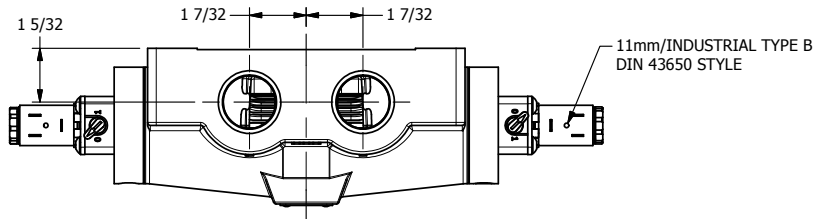

4

3

2

1

AAA
PRODUCTS
INTERNATIONAL

**AAA PRODUCTS
INTERNATIONAL**
7114 Harry Hines Blvd
Dallas, TX 75235

TITLE: 1" SIDE PORT, DBL SOL, 3 POS,
SPR CTR, SOL SHFT, REGEN CTR SPL,
LCKNG OVRD

DRAWING NO.:
DIM_ESY8DO