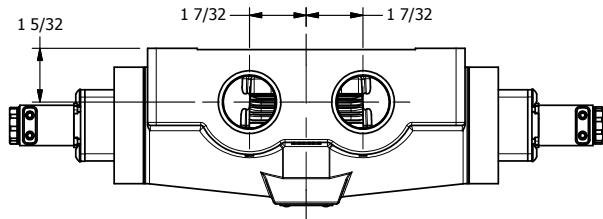

4

3

2

1

AAA
PRODUCTS
INTERNATIONAL

AAA PRODUCTS INTERNATIONAL
7114 Harry Hines Blvd
Dallas, TX 75235

TITLE: 1" SIDE PORT, DBL SOL, 3 POS,
SPR CTR, SOL SHFT, REGEN CTR SPL,
FLYING LEAD, EXT PILOT

DRAWING NO.:
DIM_ESY8DMZ