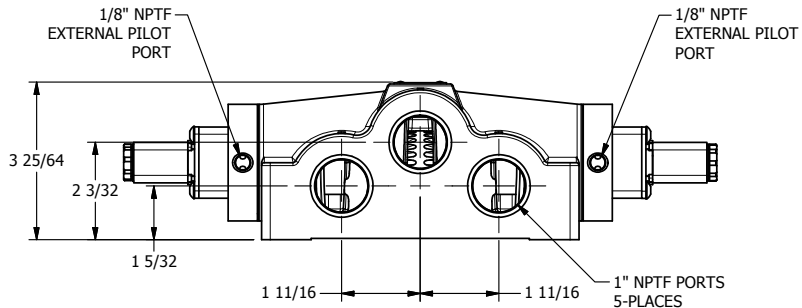

4

3

2

1

AAA
PRODUCTS
INTERNATIONAL

AAA PRODUCTS INTERNATIONAL
7114 Harry Hines Blvd
Dallas, TX 75235

TITLE: 1" SIDE PORT, DBL SOL, 3 POS,
SPR CTR, SOL SHFT, REGEN CTR SPL,
FLYING LEAD, EXT PILOT

DRAWING NO.:
DIM_ESY8DMZ