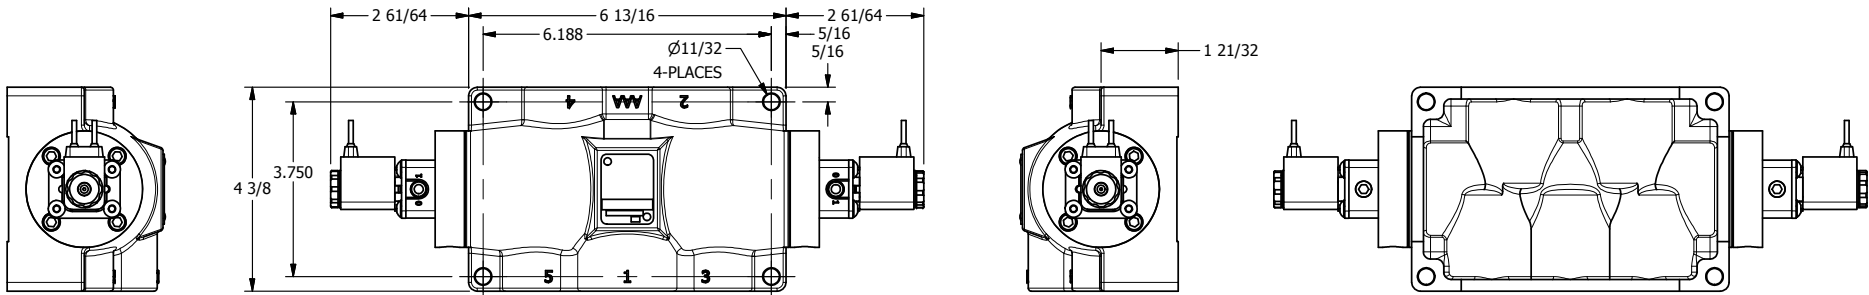

4

3

2

1

AAA
PRODUCTS
INTERNATIONAL

AAA PRODUCTS INTERNATIONAL
7114 Harry Hines Blvd
Dallas, TX 75235

TITLE: 1" SIDE PORT, DBL SOL, 3 POS,
SPR CTR, SOL SHFT, REGEN CTR SPL,
FLYING LEAD, EXT PILOT

DRAWING NO.:
DIM_ESY8DMZ