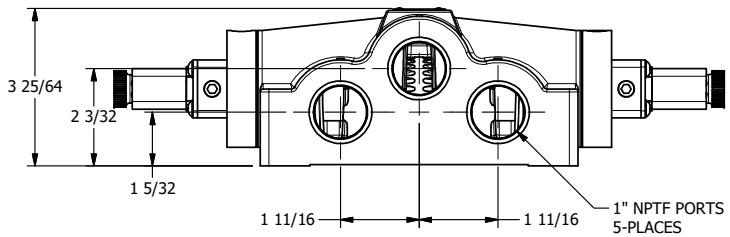

4

3

2

1

AAA
PRODUCTS
INTERNATIONAL

**AAA PRODUCTS
INTERNATIONAL**
7114 Harry Hines Blvd
Dallas, TX 75235

TITLE: 1" SIDE PORT, DBL SOL, 3 POS,
SPR CTR, REGEN CTR SPL, FLYING LEAD
LCKNG OVRD, DUST EXCLDR

DRAWING NO.:
DIM_ESY8DMOL