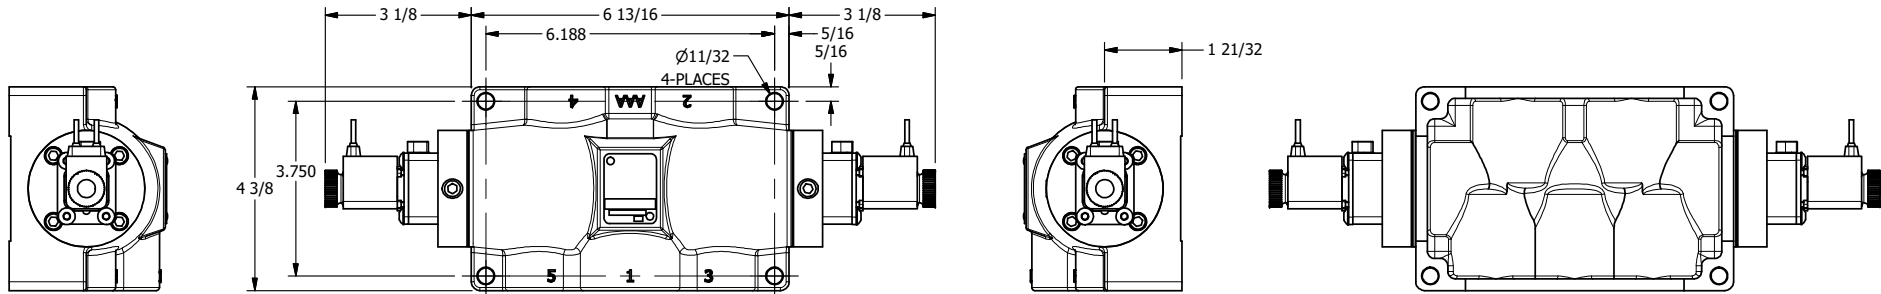

4

3

2

1

AAA
PRODUCTS
INTERNATIONAL

**AAA PRODUCTS
INTERNATIONAL**
7114 Harry Hines Blvd
Dallas, TX 75235

TITLE: 1" SIDE PORT, DBL SOL, 3 POS,
SPR CTR, REGEN CTR SPL, FLYING LEAD
LCKNG OVRD, DUST EXCLDR

DRAWING NO.:
DIM_ESY8DMOL