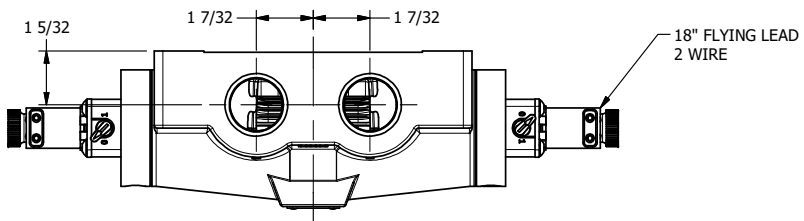

4

3

2

1

AAA
PRODUCTS
INTERNATIONAL

**AAA PRODUCTS
INTERNATIONAL**
7114 Harry Hines Blvd
Dallas, TX 75235

TITLE: 1" SIDE PORT, DBL SOL, 3 POS,
SPR CTR, REGEN CTR SPL, FLYING LEAD
LCKNG OVRD, DUST EXCLDR

DRAWING NO.:
DIM_ESY8DMOL