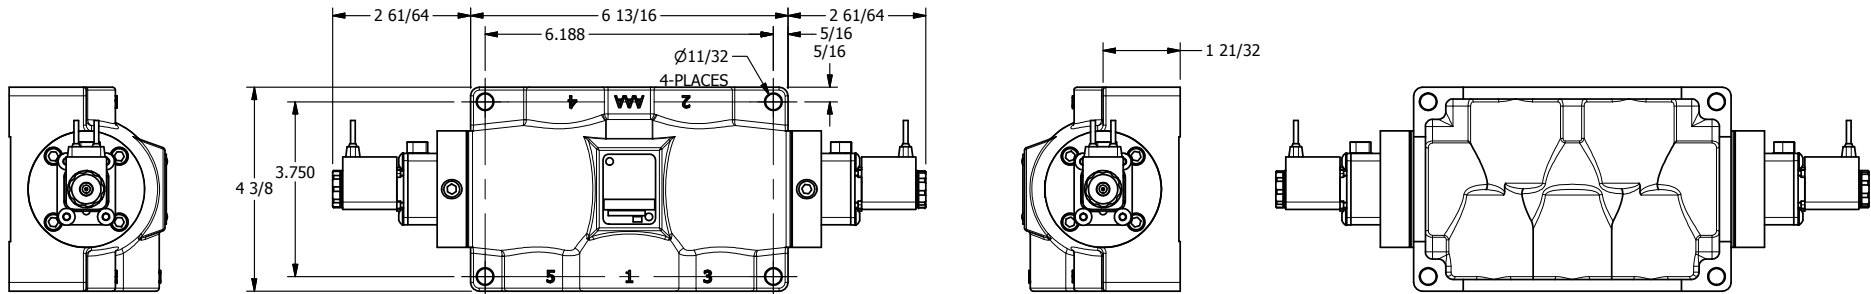

4

3

2

1

**AAA**  
PRODUCTS  
INTERNATIONAL

**AAA PRODUCTS  
INTERNATIONAL**  
7114 Harry Hines Blvd  
Dallas, TX 75235

TITLE: 1" SIDE PORT, DBL SOL, 3 POS,  
SPR CTR, SOL SHFT, REGEN CTR SPL,  
FLYING LEAD, LCKNG OVRD