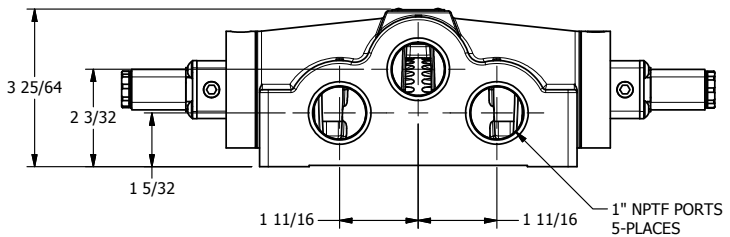

4

3

2

1

**AAA**  
PRODUCTS  
INTERNATIONAL

**AAA PRODUCTS  
INTERNATIONAL**  
7114 Harry Hines Blvd  
Dallas, TX 75235

TITLE: 1" SIDE PORT, DBL SOL, 3 POS,  
SPR CTR, SOL SHFT, REGEN CTR SPL,  
FLYING LEAD, LCKNG OVRD