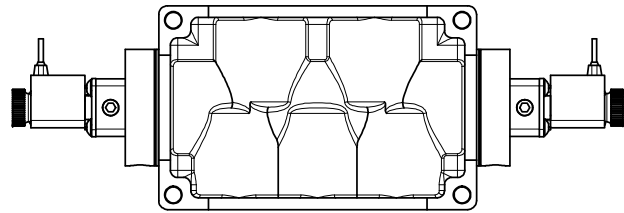

4

3

2

1

**AAA**  
PRODUCTS  
INTERNATIONAL

**AAA PRODUCTS  
INTERNATIONAL**  
7114 Harry Hines Blvd  
Dallas, TX 75235

TITLE: 1" SIDE PORT, DBL SOL, 3 POS,  
REGEN SPR CTR, FLYING LEAD,  
DUST EXCLDR, EXT PILOT

DRAWING NO.:  
DIM\_ESY8DMLZ

4

3

2

THE INFORMATION CONTAINED WITHIN THIS DOCUMENT IS PROPRIETARY TO AAA PRODUCTS AND MAY NOT BE DISCLOSED WITHOUT PRIOR WRITTEN CONSENT