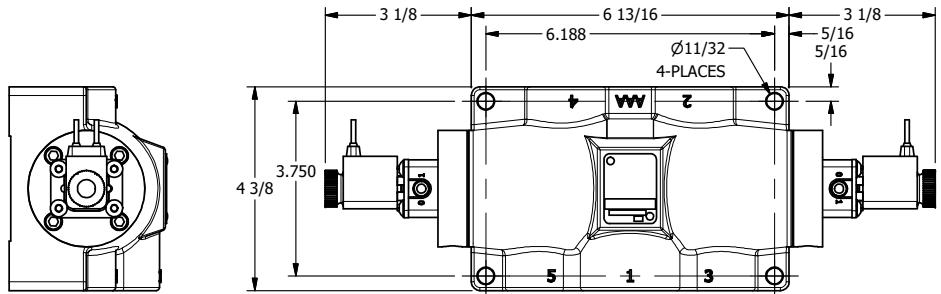

4

3

2

1

**AAA**  
PRODUCTS  
INTERNATIONAL

**AAA PRODUCTS  
INTERNATIONAL**  
7114 Harry Hines Blvd  
Dallas, TX 75235

TITLE: 1" SIDE PORT, DBL SOL, 3 POS,  
REGEN SPR CTR, FLYING LEAD,  
DUST EXCLDR, EXT PILOT

DRAWING NO.:  
DIM\_ESY8DMLZ

4

3

2

THE INFORMATION CONTAINED WITHIN THIS DOCUMENT IS PROPRIETARY TO AAA PRODUCTS AND MAY NOT BE DISCLOSED WITHOUT PRIOR WRITTEN CONSENT