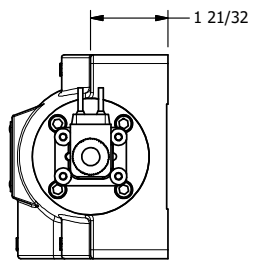

4

3

2

1

**AAA**  
PRODUCTS  
INTERNATIONAL

**AAA PRODUCTS  
INTERNATIONAL**  
7114 Harry Hines Blvd  
Dallas, TX 75235

TITLE: 1" SIDE PORT, DBL SOL, 3 POS,  
REGEN SPR CTR, FLYING LEAD,  
DUST EXCLDR, EXT PILOT

DRAWING NO.:  
DIM\_ESY8DMLZ

4

3

2

THE INFORMATION CONTAINED WITHIN THIS DOCUMENT IS PROPRIETARY TO AAA PRODUCTS AND MAY NOT BE DISCLOSED WITHOUT PRIOR WRITTEN CONSENT