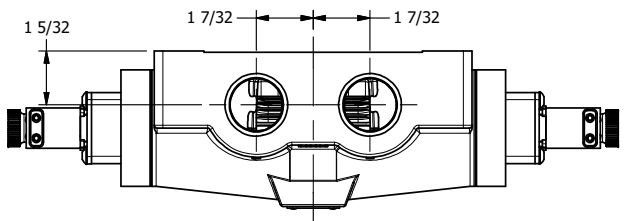

4

3

2

1

**AAA**  
PRODUCTS  
INTERNATIONAL

**AAA PRODUCTS  
INTERNATIONAL**  
7114 Harry Hines Blvd  
Dallas, TX 75235

TITLE: 1" SIDE PORT, DBL SOL, 3 POS,  
REGEN SPR CTR, FLYING LEAD,  
DUST EXCLDR, EXT PILOT

DRAWING NO.:  
DIM\_ESY8DMLZ

4

3

2

THE INFORMATION CONTAINED WITHIN THIS DOCUMENT IS PROPRIETARY TO AAA PRODUCTS AND MAY NOT BE DISCLOSED WITHOUT PRIOR WRITTEN CONSENT