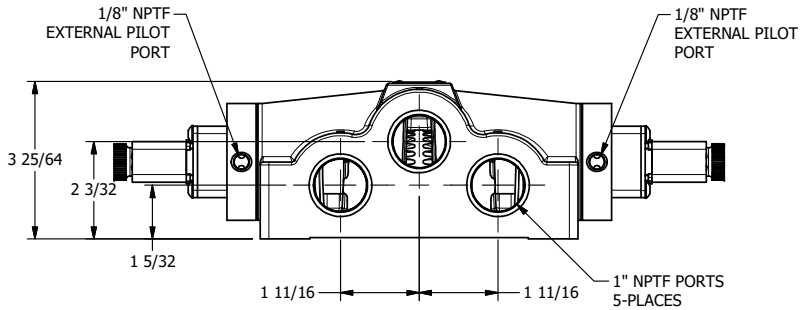

4

3

2

1

**AAA**  
PRODUCTS  
INTERNATIONAL

**AAA PRODUCTS  
INTERNATIONAL**  
7114 Harry Hines Blvd  
Dallas, TX 75235

TITLE: 1" SIDE PORT, DBL SOL, 3 POS,  
REGEN SPR CTR, FLYING LEAD,  
DUST EXCLDR, EXT PILOT

DRAWING NO.:  
DIM\_ESY8DMLZ

4

3

2

THE INFORMATION CONTAINED WITHIN THIS DOCUMENT IS PROPRIETARY TO AAA PRODUCTS AND MAY NOT BE DISCLOSED WITHOUT PRIOR WRITTEN CONSENT