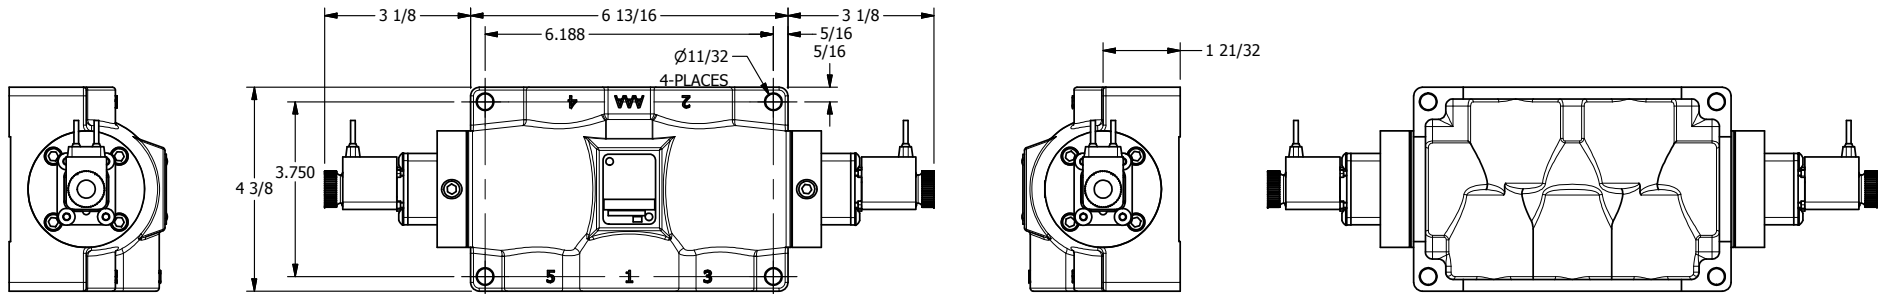

4

3

2

1

AAA
PRODUCTS
INTERNATIONAL

**AAA PRODUCTS
INTERNATIONAL**
7114 Harry Hines Blvd
Dallas, TX 75235

TITLE: 1" SIDE PORT, DBL SOL, 3 POS,
SPR CTR, SOL SHFT, REGEN CTR SPL,
FLYING LEAD, DUST EXCLDR

DRAWING NO.:
DIM_ESY8DML