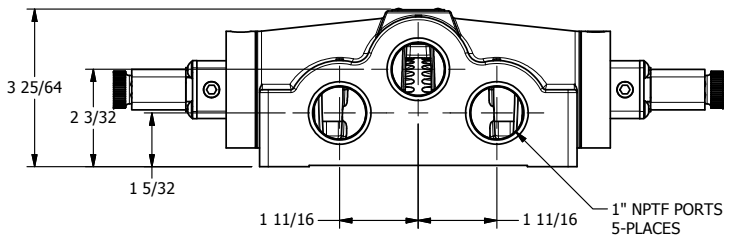

4

3

2

1

AAA
PRODUCTS
INTERNATIONAL

**AAA PRODUCTS
INTERNATIONAL**
7114 Harry Hines Blvd
Dallas, TX 75235

TITLE: 1" SIDE PORT, DBL SOL, 3 POS,
SPR CTR, SOL SHFT, REGEN CTR SPL,
FLYING LEAD, DUST EXCLDR

DRAWING NO.:
DIM_ESY8DML