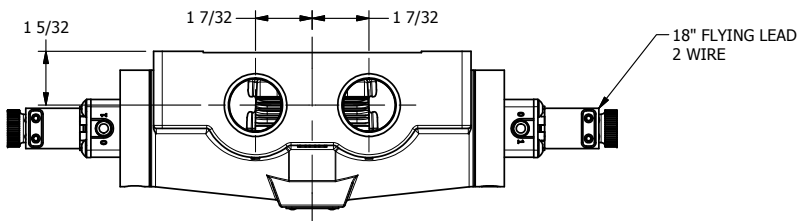

4

3

2

1

AAA
PRODUCTS
INTERNATIONAL

**AAA PRODUCTS
INTERNATIONAL**
7114 Harry Hines Blvd
Dallas, TX 75235

TITLE: 1" SIDE PORT, DBL SOL, 3 POS,
SPR CTR, SOL SHFT, REGEN CTR SPL,
FLYING LEAD, DUST EXCLDR

DRAWING NO.:
DIM_ESY8DML