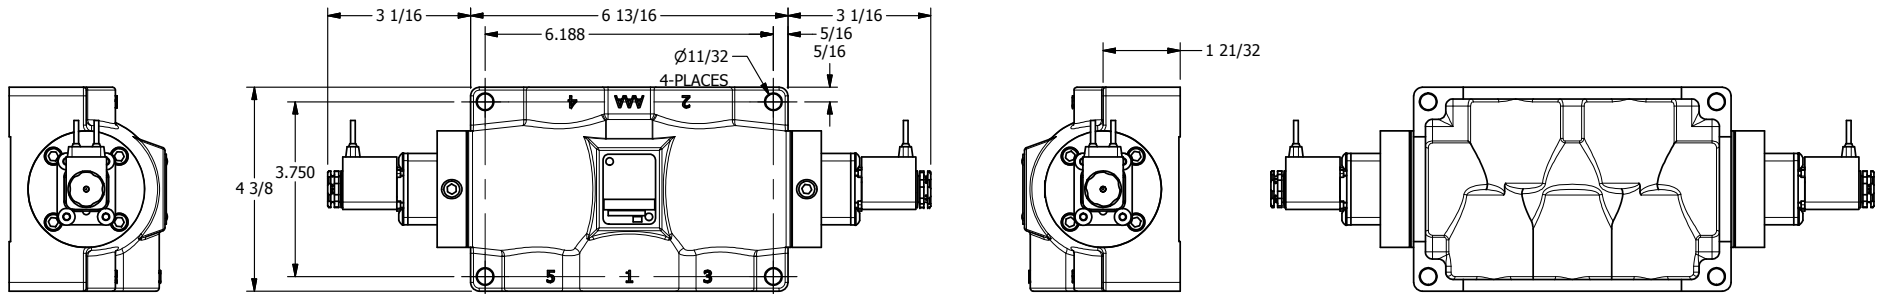

4

3

2

1

AAA
PRODUCTS
INTERNATIONAL

**AAA PRODUCTS
INTERNATIONAL**
7114 Harry Hines Blvd
Dallas, TX 75235

TITLE: 1" SIDE PORT, DBL SOL, 3 POS,
SPR CTR, SOL SHFT, REGEN CTR SPL,
FLYING LEAD, SIDE VENT

DRAWING NO.:
DIM_ESY8DMC