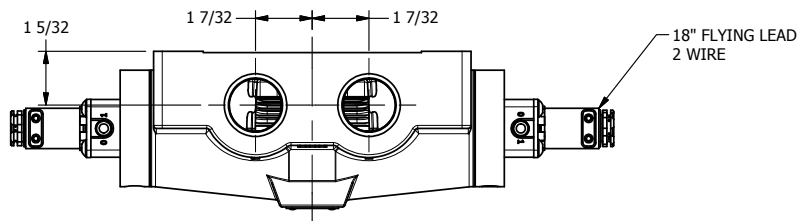

4

3

2

1

AAA
PRODUCTS
INTERNATIONAL

**AAA PRODUCTS
INTERNATIONAL**
7114 Harry Hines Blvd
Dallas, TX 75235

TITLE: 1" SIDE PORT, DBL SOL, 3 POS,
SPR CTR, SOL SHFT, REGEN CTR SPL,
FLYING LEAD, SIDE VENT

DRAWING NO.:
DIM_ESY8DMC