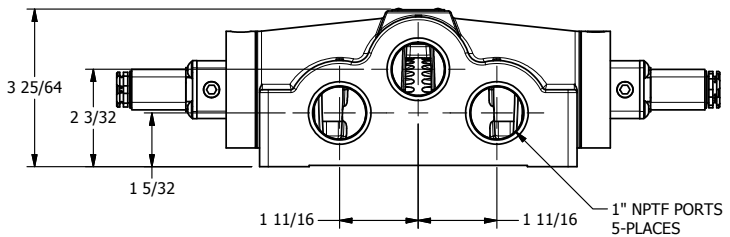

4

3

2

1

AAA
PRODUCTS
INTERNATIONAL

**AAA PRODUCTS
INTERNATIONAL**
7114 Harry Hines Blvd
Dallas, TX 75235

TITLE: 1" SIDE PORT, DBL SOL, 3 POS,
SPR CTR, SOL SHFT, REGEN CTR SPL,
FLYING LEAD, SIDE VENT

DRAWING NO.:
DIM_ESY8DMC