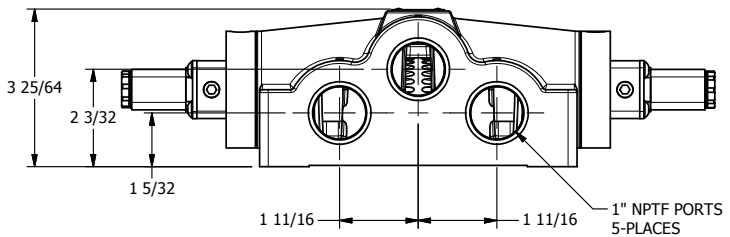

4

3

2

1

**AAA**  
PRODUCTS  
INTERNATIONAL

**AAA PRODUCTS INTERNATIONAL**  
7114 Harry Hines Blvd  
Dallas, TX 75235

TITLE: 1" SIDE PORT, DBL SOL, 3 POS,  
SPR CTR, SOL SHFT, REGEN CTR SPL,  
FLYING LEAD

DRAWING NO.:  
DIM\_ESY8DM