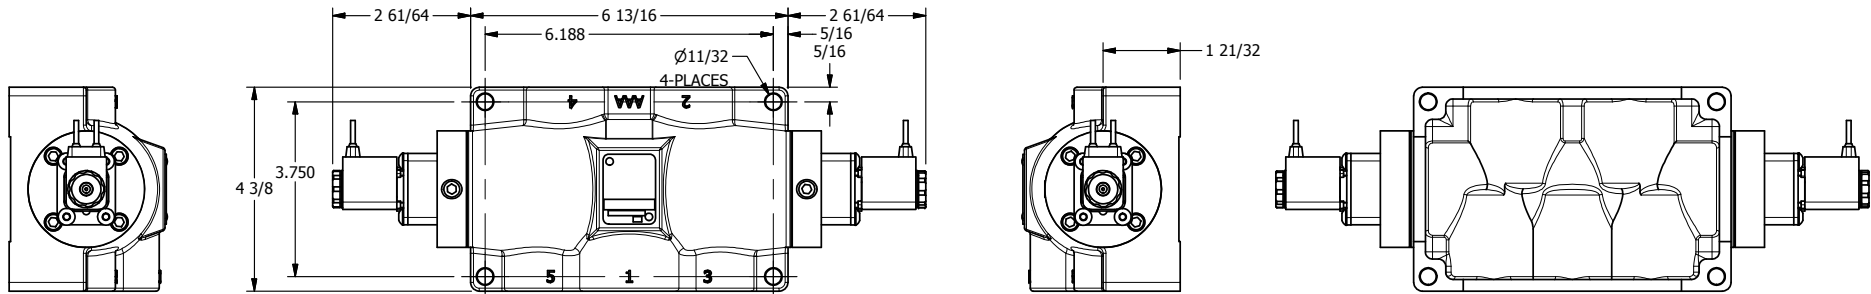

4

3

2

1

**AAA**  
PRODUCTS  
INTERNATIONAL

**AAA PRODUCTS INTERNATIONAL**  
7114 Harry Hines Blvd  
Dallas, TX 75235

TITLE: 1" SIDE PORT, DBL SOL, 3 POS,  
SPR CTR, SOL SHFT, REGEN CTR SPL,  
FLYING LEAD

DRAWING NO.:  
DIM\_ESY8DM