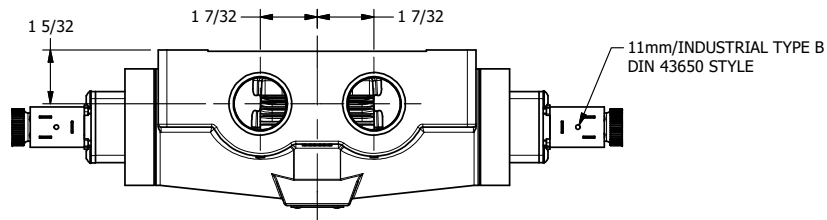

4

3

2

1

AAA
PRODUCTS
INTERNATIONAL

**AAA PRODUCTS
INTERNATIONAL**
7114 Harry Hines Blvd
Dallas, TX 75235

TITLE: 1" SIDE PORT, DBL SOL, 3 POS,
SPR CTR, SOL SHFT, REGEN CTR SPL,
DUST EXCLDR, EXT PILOT

DRAWING NO.:
DIM_ESY8DLZ