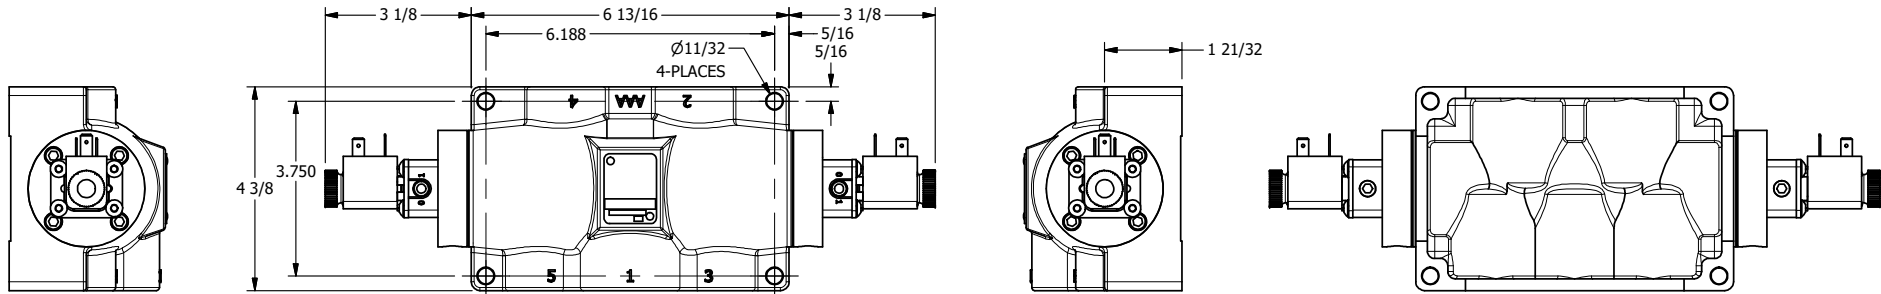

4

3

2

1

AAA
PRODUCTS
INTERNATIONAL

**AAA PRODUCTS
INTERNATIONAL**
7114 Harry Hines Blvd
Dallas, TX 75235

TITLE: 1" SIDE PORT, DBL SOL, 3 POS,
SPR CTR, SOL SHFT, REGEN CTR SPL,
DUST EXCLDR, EXT PILOT

DRAWING NO.:
DIM_ESY8DLZ