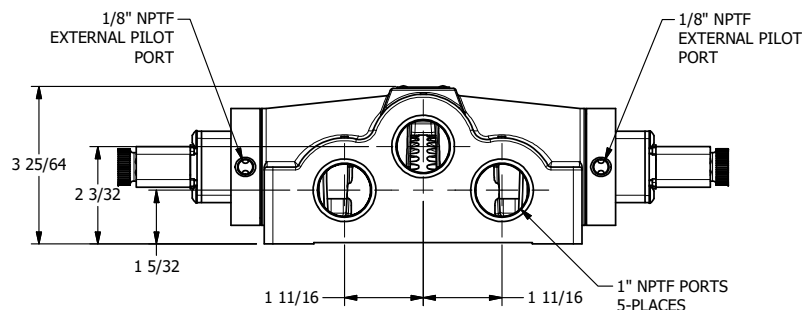

4

3

2

1

AAA
PRODUCTS
INTERNATIONAL

**AAA PRODUCTS
INTERNATIONAL**
7114 Harry Hines Blvd
Dallas, TX 75235

TITLE: 1" SIDE PORT, DBL SOL, 3 POS,
SPR CTR, SOL SHFT, REGEN CTR SPL,
DUST EXCLDR, EXT PILOT

DRAWING NO.:
DIM_ESY8DLZ