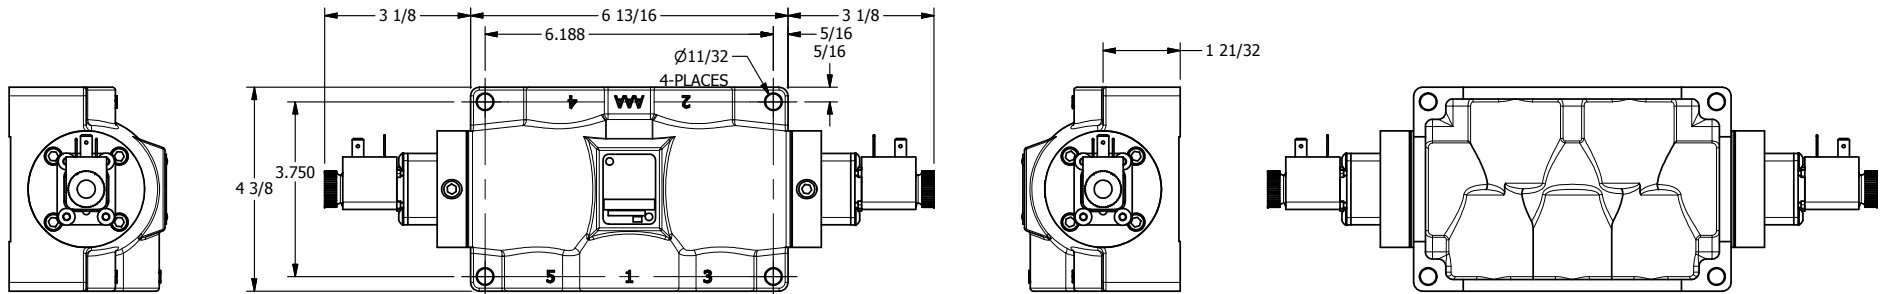

4

3

2

1

AAA
PRODUCTS
INTERNATIONAL

**AAA PRODUCTS
INTERNATIONAL**
7114 Harry Hines Blvd
Dallas, TX 75235

TITLE: 1" SIDE PORT, DBL SOL, 3 POS,
SPR CTR, SOL SHFT, REGEN CTR SPL,
DUST EXCLDR

DRAWING NO.:
DIM_ESY8DL