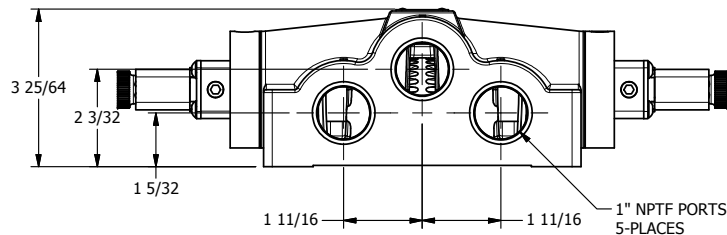

4

3

2

1

AAA
PRODUCTS
INTERNATIONAL

**AAA PRODUCTS
INTERNATIONAL**
7114 Harry Hines Blvd
Dallas, TX 75235

TITLE: 1" SIDE PORT, DBL SOL, 3 POS,
SPR CTR, SOL SHFT, REGEN CTR SPL,
DUST EXCLDR

DRAWING NO.:
DIM_ESY8DL