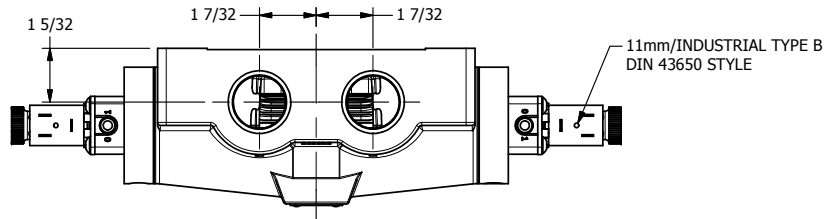

4

3

2

1

AAA
PRODUCTS
INTERNATIONAL

**AAA PRODUCTS
INTERNATIONAL**
7114 Harry Hines Blvd
Dallas, TX 75235

TITLE: 1" SIDE PORT, DBL SOL, 3 POS,
SPR CTR, SOL SHFT, REGEN CTR SPL,
DUST EXCLDR

DRAWING NO.:
DIM_ESY8DL