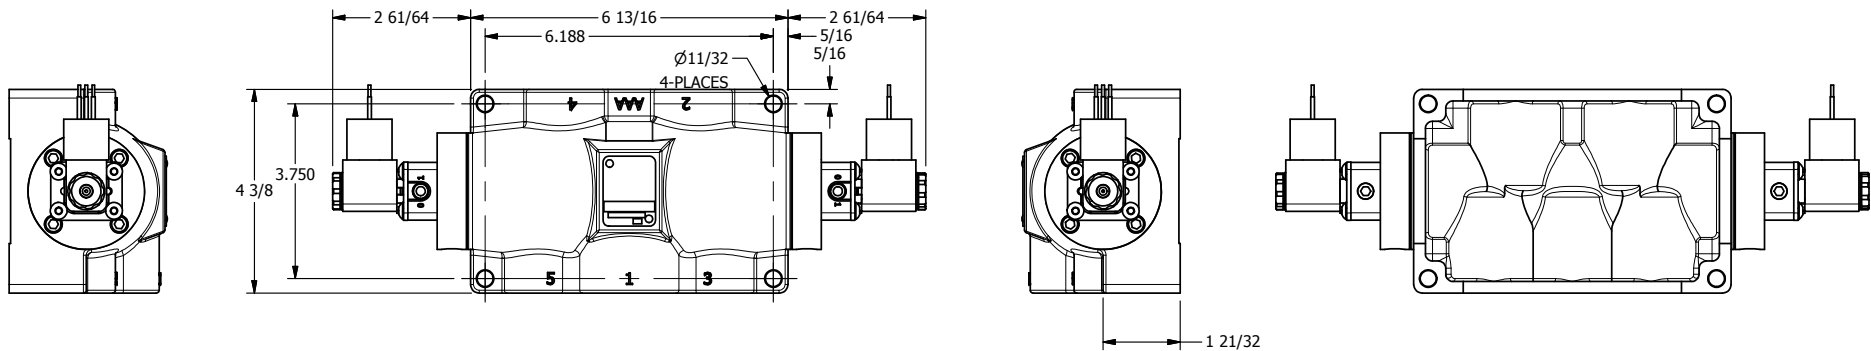

4

3

2

1

AAA
PRODUCTS
INTERNATIONAL

**AAA PRODUCTS
INTERNATIONAL**
7114 Harry Hines Blvd
Dallas, TX 75235

TITLE: 1" SIDE PORT, DBL SOL, 3 POS,
SPR CTR, SOL SHFT, REGEN CTR SPL,
MOLD-OVER, EXT PILOT

DRAWING NO.:
DIM_ESY8DJZ