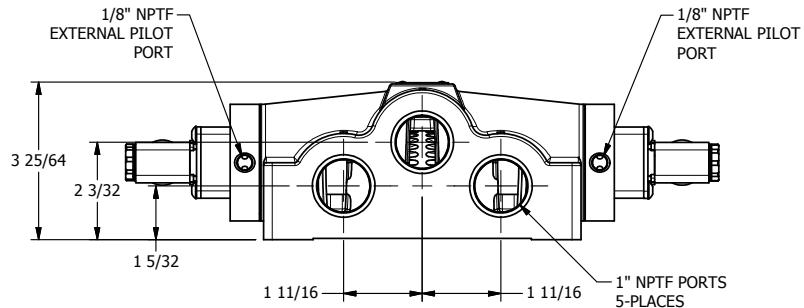

4

3

2

1

AAA
PRODUCTS
INTERNATIONAL

**AAA PRODUCTS
INTERNATIONAL**
7114 Harry Hines Blvd
Dallas, TX 75235

TITLE: 1" SIDE PORT, DBL SOL, 3 POS,
SPR CTR, SOL SHFT, REGEN CTR SPL,
MOLD-OVER, EXT PILOT

DRAWING NO.:
DIM_ESY8DJZ