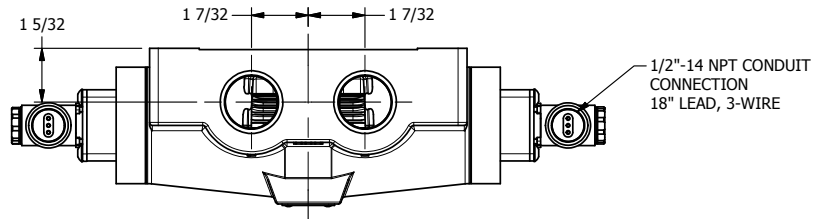

4

3

2

1

AAA
PRODUCTS
INTERNATIONAL

**AAA PRODUCTS
INTERNATIONAL**
7114 Harry Hines Blvd
Dallas, TX 75235

TITLE: 1" SIDE PORT, DBL SOL, 3 POS,
SPR CTR, SOL SHFT, REGEN CTR SPL,
MOLD-OVER, EXT PILOT

DRAWING NO.:
DIM_ESY8DJZ