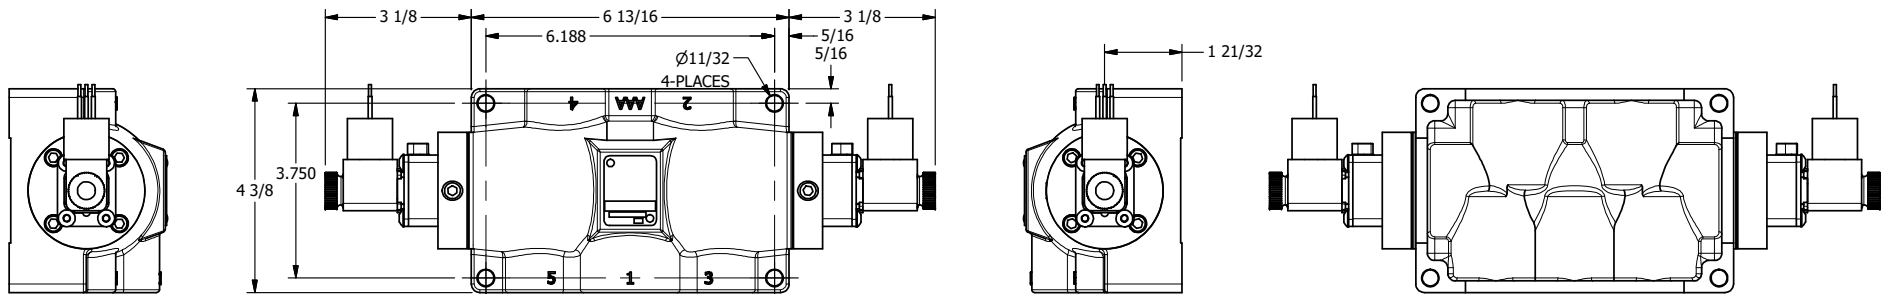

4

3

2

1

AAA
PRODUCTS
INTERNATIONAL

AAA PRODUCTS INTERNATIONAL
7114 Harry Hines Blvd
Dallas, TX 75235

TITLE: 1" SIDE PORT, DBL SOL, 3 POS,
SPR CTR, REGEN CTR SPL, MOLD-OVER,
LCKNG OVRD, DUST EXCLDR

DRAWING NO.:
DIM_ESY8DJOL