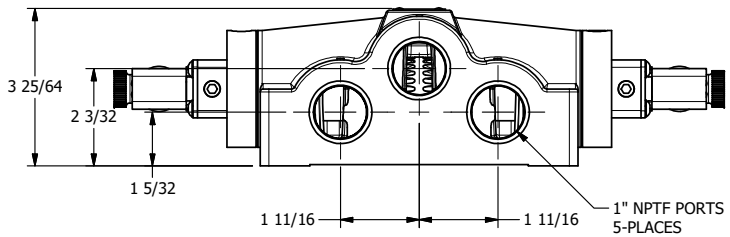

4

3

2

1

AAA
PRODUCTS
INTERNATIONAL

AAA PRODUCTS INTERNATIONAL
7114 Harry Hines Blvd
Dallas, TX 75235

TITLE: 1" SIDE PORT, DBL SOL, 3 POS,
SPR CTR, REGEN CTR SPL, MOLD-OVER,
LCKNG OVRD, DUST EXCLDR

DRAWING NO.:
DIM_ESY8DJOL