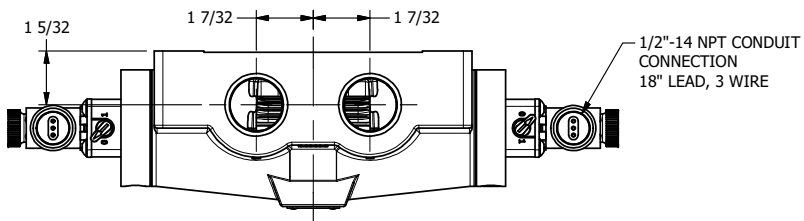

4

3

2

1

AAA
PRODUCTS
INTERNATIONAL

AAA PRODUCTS INTERNATIONAL
7114 Harry Hines Blvd
Dallas, TX 75235

TITLE: 1" SIDE PORT, DBL SOL, 3 POS,
SPR CTR, REGEN CTR SPL, MOLD-OVER,
LCKNG OVRD, DUST EXCLDR

DRAWING NO.:
DIM_ESY8DJOL