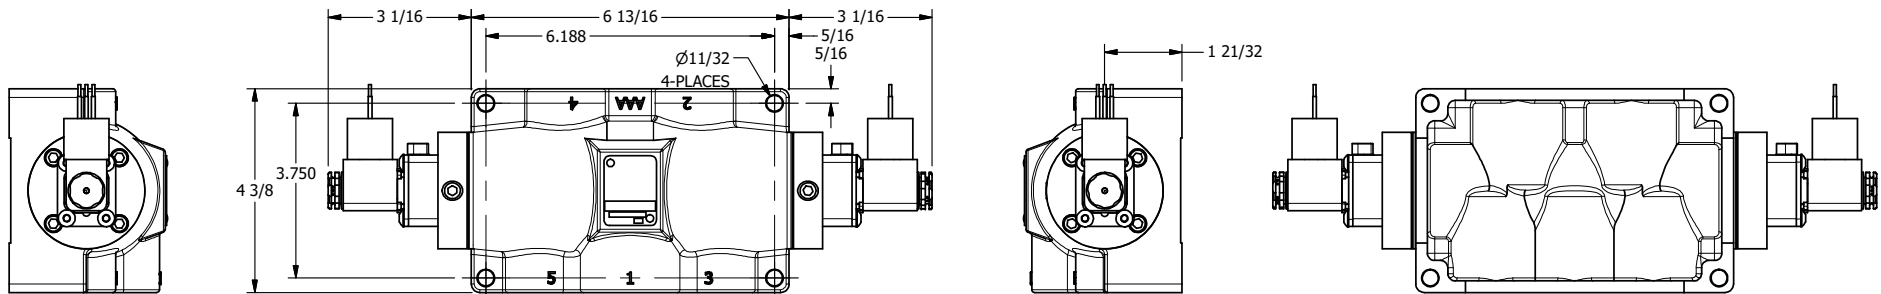

4

3

2

1

AAA
PRODUCTS
INTERNATIONAL

**AAA PRODUCTS
INTERNATIONAL**
7114 Harry Hines Blvd
Dallas, TX 75235

TITLE: 1" SIDE PORT, DBL SOL, 3 POS,
SPR CTR, SOL SHFT, REGEN CTR SPL,
MOLD-OVER, LCKNG OVRD, SIDE VENT

DRAWING NO.:
DIM_ESY8DJOC

4

3

2

THE INFORMATION CONTAINED WITHIN THIS DOCUMENT IS PROPRIETARY TO AAA PRODUCTS AND MAY NOT BE DISCLOSED WITHOUT PRIOR WRITTEN CONSENT