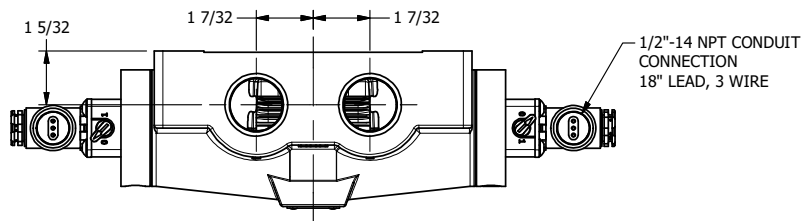

4

3

2

1

AAA
PRODUCTS
INTERNATIONAL

**AAA PRODUCTS
INTERNATIONAL**
7114 Harry Hines Blvd
Dallas, TX 75235

TITLE: 1" SIDE PORT, DBL SOL, 3 POS,
SPR CTR, SOL SHFT, REGEN CTR SPL,
MOLD-OVER, LCKNG OVRD, SIDE VENT

DRAWING NO.:
DIM_ESY8DJOC

4

3

2

THE INFORMATION CONTAINED WITHIN THIS DOCUMENT IS PROPRIETARY TO AAA PRODUCTS AND MAY NOT BE DISCLOSED WITHOUT PRIOR WRITTEN CONSENT