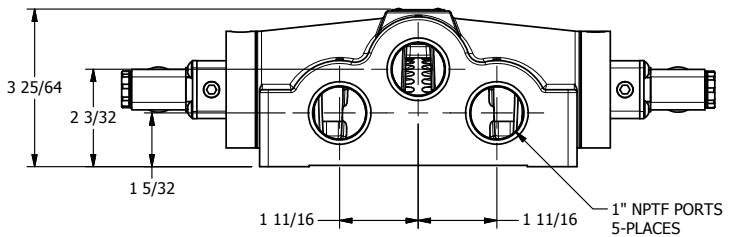

4

3

2

1

1/2"-14 NPT CONDUIT CONNECTION
18" LEAD, 3 WIRE

AAA
PRODUCTS
INTERNATIONAL

AAA PRODUCTS INTERNATIONAL
7114 Harry Hines Blvd
Dallas, TX 75235

TITLE: 1" SIDE PORT, DBL SOL, 3 POS,
SPR CTR, SOL SHFT, REGEN CTR SPL,
MOLD-OVER, LCKNG OVRD

DRAWING NO.:
DIM_ESY8DJO

4

3

2

1

THE INFORMATION CONTAINED WITHIN THIS DOCUMENT IS PROPRIETARY TO AAA PRODUCTS AND MAY NOT BE DISCLOSED WITHOUT PRIOR WRITTEN CONSENT