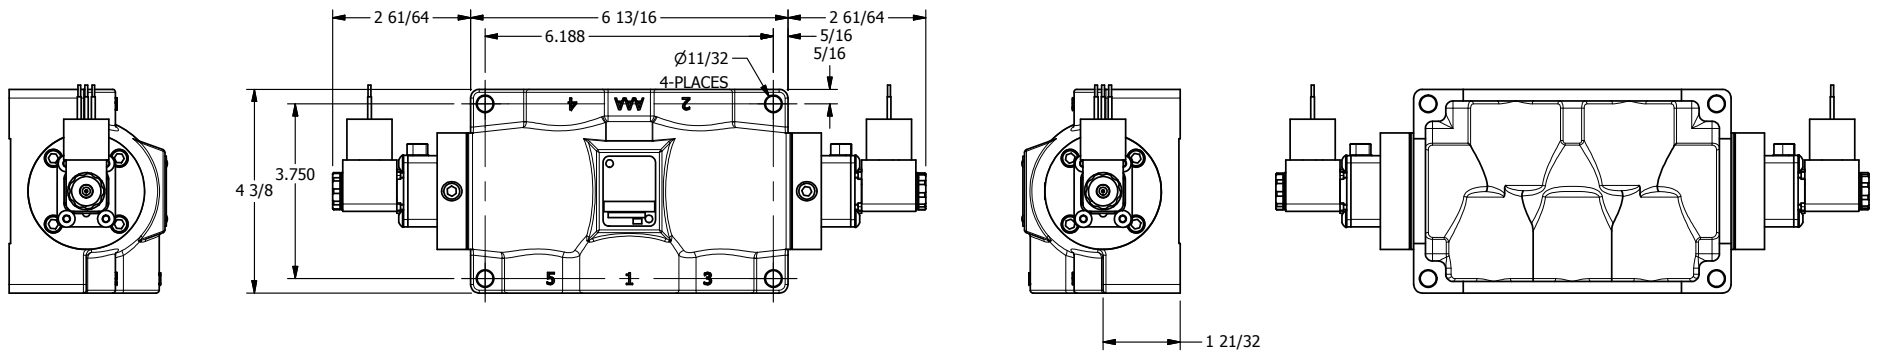

4

3

2

1

1/2"-14 NPT CONDUIT CONNECTION
18" LEAD, 3 WIRE

AAA
PRODUCTS
INTERNATIONAL

AAA PRODUCTS INTERNATIONAL
7114 Harry Hines Blvd
Dallas, TX 75235

TITLE: 1" SIDE PORT, DBL SOL, 3 POS,
SPR CTR, SOL SHFT, REGEN CTR SPL,
MOLD-OVER, LCKNG OVRD

DRAWING NO.:
DIM_ESY8DJO

4

3

2

1

THE INFORMATION CONTAINED WITHIN THIS DOCUMENT IS PROPRIETARY TO AAA PRODUCTS AND MAY NOT BE DISCLOSED WITHOUT PRIOR WRITTEN CONSENT