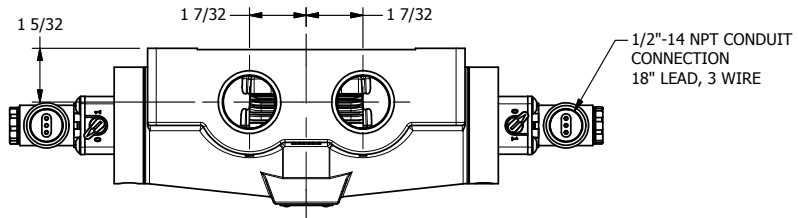

4

3

2

1

1/2"-14 NPT CONDUIT CONNECTION
18" LEAD, 3 WIRE

AAA
PRODUCTS
INTERNATIONAL

AAA PRODUCTS INTERNATIONAL
7114 Harry Hines Blvd
Dallas, TX 75235

TITLE: 1" SIDE PORT, DBL SOL, 3 POS,
SPR CTR, SOL SHFT, REGEN CTR SPL,
MOLD-OVER, LCKNG OVRD

DRAWING NO.:
DIM_ESY8DJO

4

3

2

1

THE INFORMATION CONTAINED WITHIN THIS DOCUMENT IS PROPRIETARY TO AAA PRODUCTS AND MAY NOT BE DISCLOSED WITHOUT PRIOR WRITTEN CONSENT