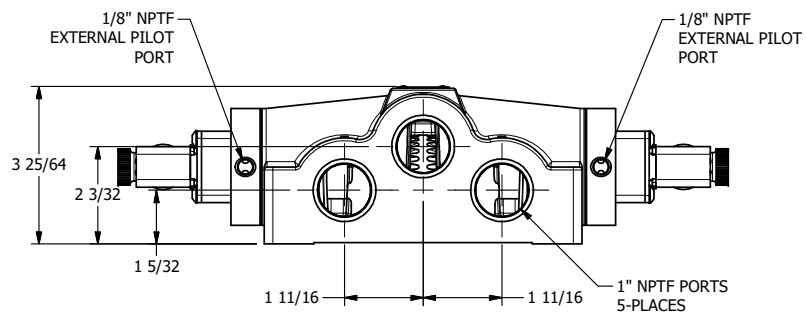

4

3

2

1

**AAA**  
PRODUCTS  
INTERNATIONAL

**AAA PRODUCTS  
INTERNATIONAL**  
7114 Harry Hines Blvd  
Dallas, TX 75235

TITLE: 1" SIDE PORT, DBL SOL, 3 POS,  
REGEN SPR CTR, MOLD-OVER,  
DUST EXCLDR, EXT PILOT

DRAWING NO.:  
DIM\_ESY8DJLZ

4

3

2

THE INFORMATION CONTAINED WITHIN THIS DOCUMENT IS PROPRIETARY TO AAA PRODUCTS AND MAY NOT BE DISCLOSED WITHOUT PRIOR WRITTEN CONSENT