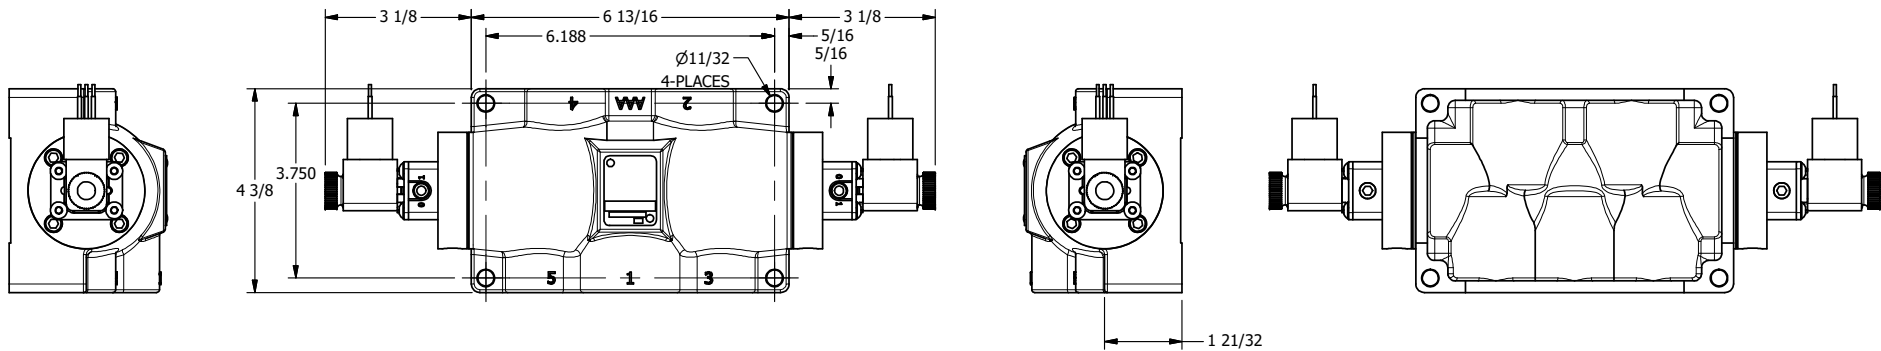

4

3

2

1

**AAA**  
PRODUCTS  
INTERNATIONAL

**AAA PRODUCTS  
INTERNATIONAL**  
7114 Harry Hines Blvd  
Dallas, TX 75235

TITLE: 1" SIDE PORT, DBL SOL, 3 POS,  
REGEN SPR CTR, MOLD-OVER,  
DUST EXCLDR, EXT PILOT

DRAWING NO.:  
DIM\_ESY8DJLZ

4

3

2

THE INFORMATION CONTAINED WITHIN THIS DOCUMENT IS PROPRIETARY TO AAA PRODUCTS AND MAY NOT BE DISCLOSED WITHOUT PRIOR WRITTEN CONSENT