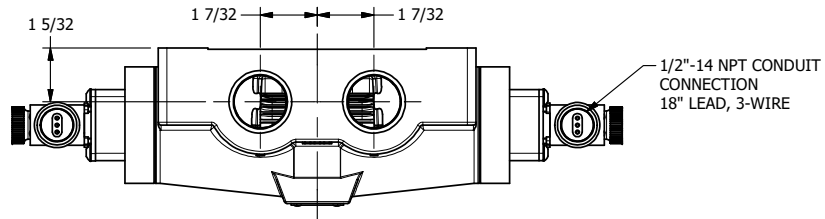

4

3

2

1

**AAA**  
PRODUCTS  
INTERNATIONAL

**AAA PRODUCTS  
INTERNATIONAL**  
7114 Harry Hines Blvd  
Dallas, TX 75235

TITLE: 1" SIDE PORT, DBL SOL, 3 POS,  
REGEN SPR CTR, MOLD-OVER,  
DUST EXCLDR, EXT PILOT

DRAWING NO.:  
DIM\_ESY8DJLZ

4

3

2

THE INFORMATION CONTAINED WITHIN THIS DOCUMENT IS PROPRIETARY TO AAA PRODUCTS AND MAY NOT BE DISCLOSED WITHOUT PRIOR WRITTEN CONSENT