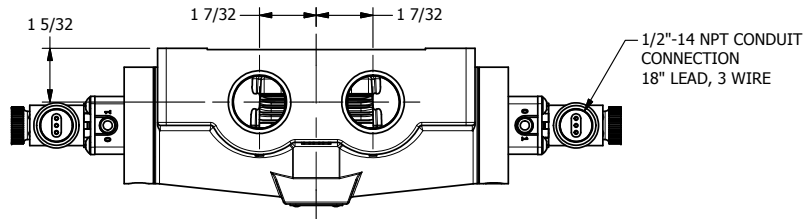

4

3

2

1

1/2"-14 NPT CONDUIT CONNECTION  
18" LEAD, 3 WIRE

1" NPTF PORTS  
5-PLACES

**AAA**  
PRODUCTS  
INTERNATIONAL

**AAA PRODUCTS  
INTERNATIONAL**  
7114 Harry Hines Blvd  
Dallas, TX 75235

TITLE: 1" SIDE PORT, DBL SOL, 3 POS,  
SPR CTR, SOL SHFT, REGEN CTR SPL,  
MOLD-OVER, DUST EXCLDR

DRAWING NO.:  
DIM\_ESY8DJL

4

3

2

1

THE INFORMATION CONTAINED WITHIN THIS DOCUMENT IS PROPRIETARY TO AAA PRODUCTS AND MAY NOT BE DISCLOSED WITHOUT PRIOR WRITTEN CONSENT