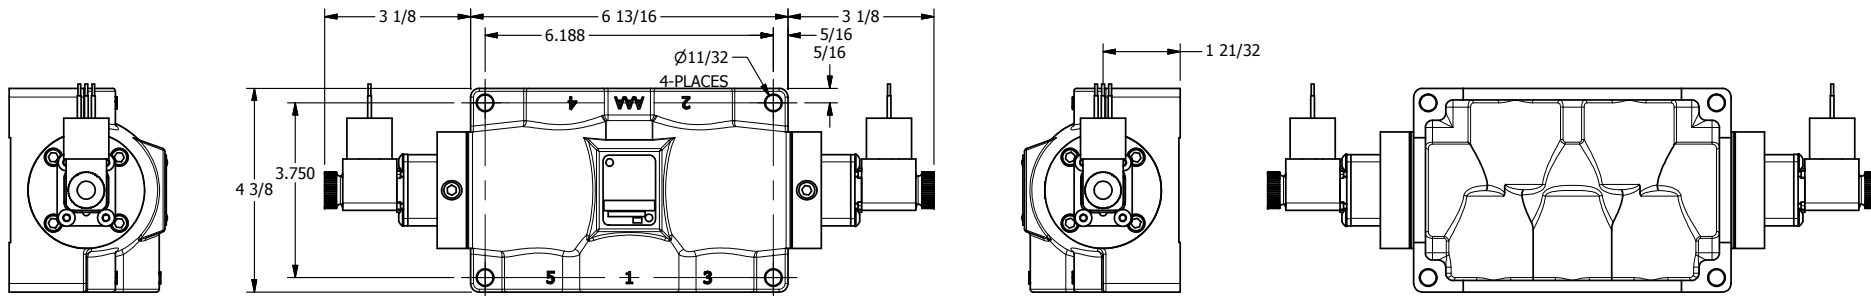

4

3

2

1

1/2"-14 NPT CONDUIT CONNECTION  
18" LEAD, 3 WIRE

1" NPTF PORTS  
5-PLACES

**AAA**  
PRODUCTS  
INTERNATIONAL

**AAA PRODUCTS  
INTERNATIONAL**  
7114 Harry Hines Blvd  
Dallas, TX 75235

TITLE: 1" SIDE PORT, DBL SOL, 3 POS,  
SPR CTR, SOL SHFT, REGEN CTR SPL,  
MOLD-OVER, DUST EXCLDR

DRAWING NO.:  
DIM\_ESY8DJL

4

3

2

1

THE INFORMATION CONTAINED WITHIN THIS DOCUMENT IS PROPRIETARY TO AAA PRODUCTS AND MAY NOT BE DISCLOSED WITHOUT PRIOR WRITTEN CONSENT