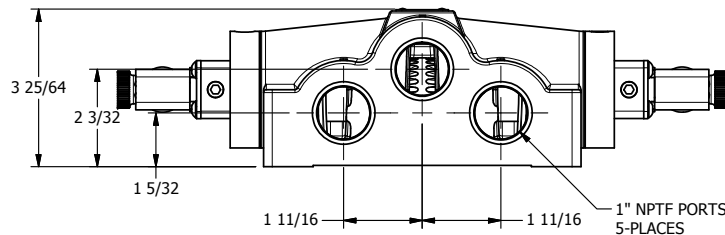

4

3

2

1

1/2"-14 NPT CONDUIT CONNECTION  
18" LEAD, 3 WIRE

1" NPTF PORTS  
5-PLACES

**AAA**  
PRODUCTS  
INTERNATIONAL

**AAA PRODUCTS  
INTERNATIONAL**  
7114 Harry Hines Blvd  
Dallas, TX 75235

TITLE: 1" SIDE PORT, DBL SOL, 3 POS,  
SPR CTR, SOL SHFT, REGEN CTR SPL,  
MOLD-OVER, DUST EXCLDR

DRAWING NO.:  
DIM\_ESY8DJL

4

3

2

1

THE INFORMATION CONTAINED WITHIN THIS DOCUMENT IS PROPRIETARY TO AAA PRODUCTS AND MAY NOT BE DISCLOSED WITHOUT PRIOR WRITTEN CONSENT