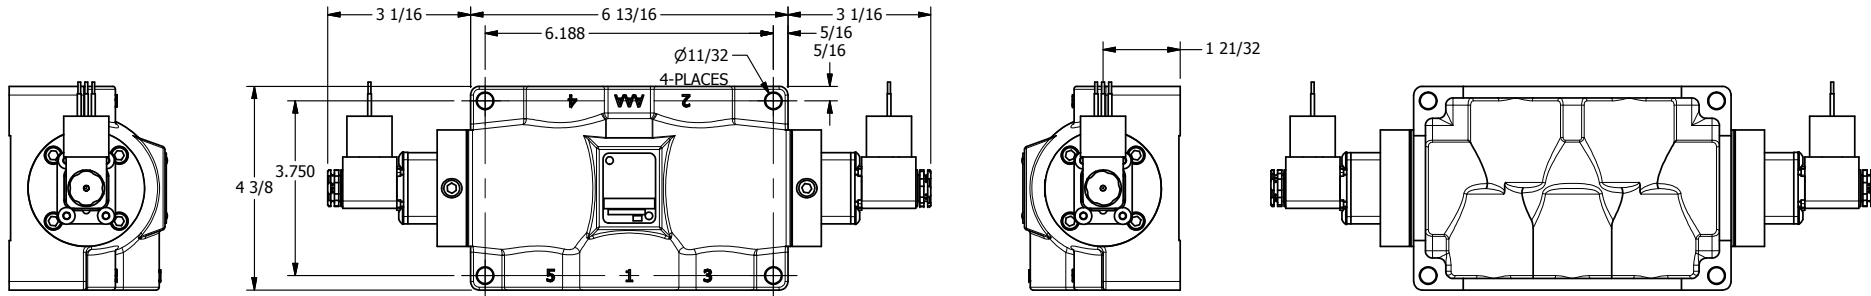

4

3

2

1

AAA
PRODUCTS
INTERNATIONAL

**AAA PRODUCTS
INTERNATIONAL**
7114 Harry Hines Blvd
Dallas, TX 75235

TITLE: 1" SIDE PORT, DBL SOL, 3 POS,
SPR CTR, SOL SHFT, REGEN CTR SPL,
MOLD-OVER, SIDE VENT

DRAWING NO.:
DIM_ESY8DJC