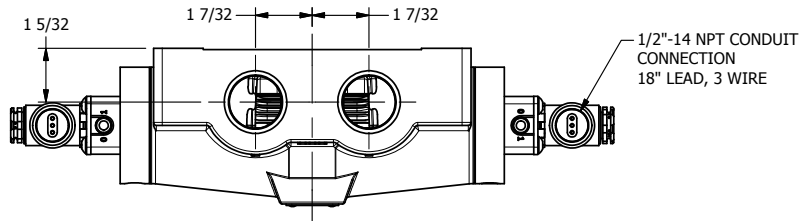

4

3

2

1

AAA
PRODUCTS
INTERNATIONAL

**AAA PRODUCTS
INTERNATIONAL**
7114 Harry Hines Blvd
Dallas, TX 75235

TITLE: 1" SIDE PORT, DBL SOL, 3 POS,
SPR CTR, SOL SHFT, REGEN CTR SPL,
MOLD-OVER, SIDE VENT

DRAWING NO.:
DIM_ESY8DJC