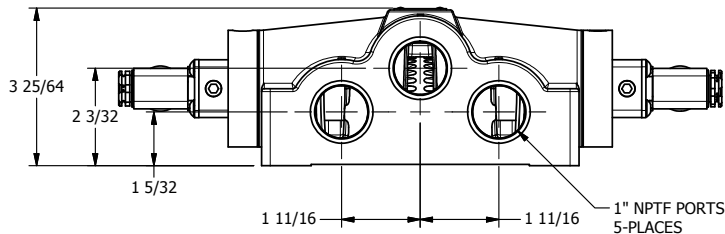

4

3

2

1

AAA
PRODUCTS
INTERNATIONAL

**AAA PRODUCTS
INTERNATIONAL**
7114 Harry Hines Blvd
Dallas, TX 75235

TITLE: 1" SIDE PORT, DBL SOL, 3 POS,
SPR CTR, SOL SHFT, REGEN CTR SPL,
MOLD-OVER, SIDE VENT

DRAWING NO.:
DIM_ESY8DJC