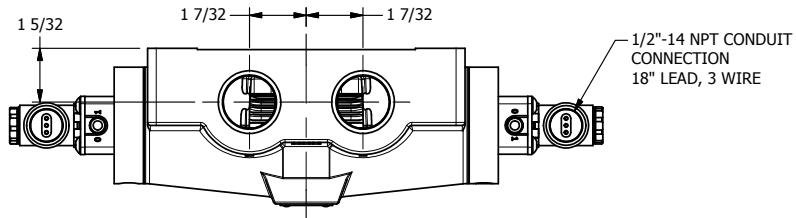

4

3

2

1

AAA
PRODUCTS
INTERNATIONAL

**AAA PRODUCTS
INTERNATIONAL**
7114 Harry Hines Blvd
Dallas, TX 75235

TITLE: 1" SIDE PORT, DBL SOL, 3 POS,
SPR CTR, SOL SHFT, REGEN CTR SPL,
MOLD-OVER

DRAWING NO.:
DIM_ESY8DJ