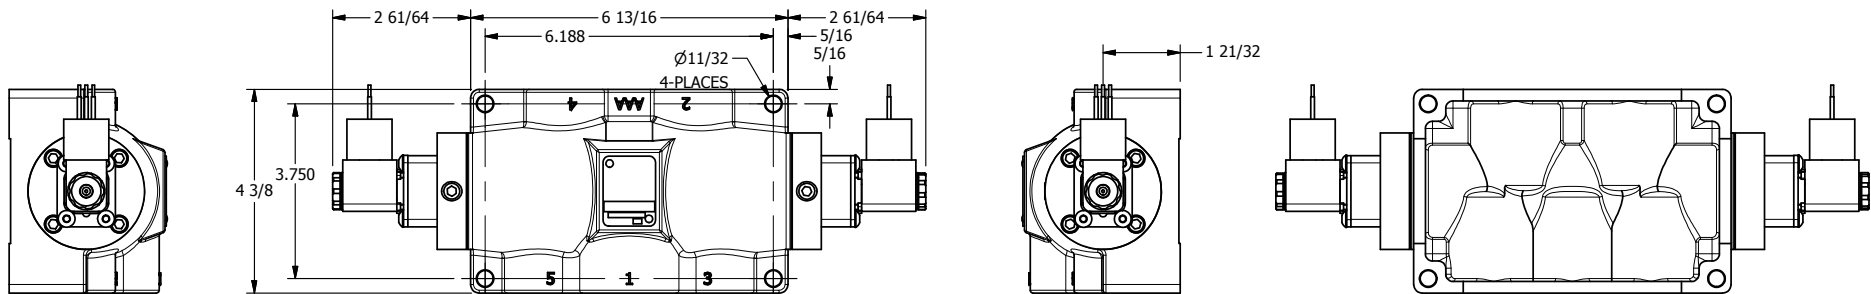

4

3

2

1

AAA
PRODUCTS
INTERNATIONAL

**AAA PRODUCTS
INTERNATIONAL**
7114 Harry Hines Blvd
Dallas, TX 75235

TITLE: 1" SIDE PORT, DBL SOL, 3 POS,
SPR CTR, SOL SHFT, REGEN CTR SPL,
MOLD-OVER

DRAWING NO.:
DIM_ESY8DJ