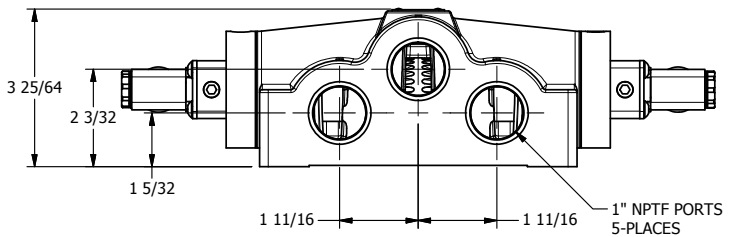

4

3

2

1

AAA
PRODUCTS
INTERNATIONAL

**AAA PRODUCTS
INTERNATIONAL**
7114 Harry Hines Blvd
Dallas, TX 75235

TITLE: 1" SIDE PORT, DBL SOL, 3 POS,
SPR CTR, SOL SHFT, REGEN CTR SPL,
MOLD-OVER

DRAWING NO.:
DIM_ESY8DJ