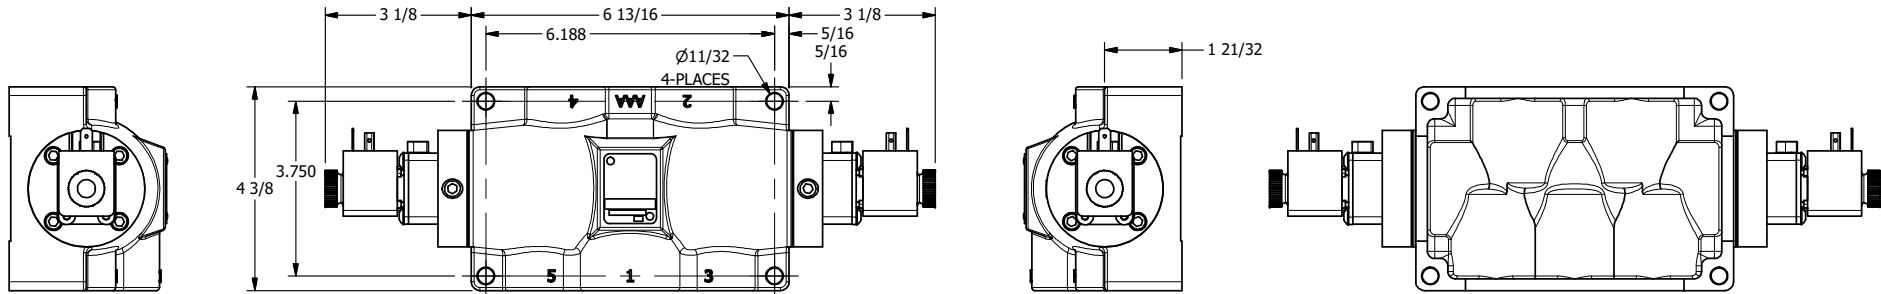

4

3

2

1

**AAA**  
PRODUCTS  
INTERNATIONAL

**AAA PRODUCTS  
INTERNATIONAL**  
7114 Harry Hines Blvd  
Dallas, TX 75235

TITLE: 1" SIDE PORT, DBL SOL, 3 POS,  
SPR CTR, REGEN CTR SPL, HIGH TMPE,  
LCKNG OVRD, DUST EXCLDR