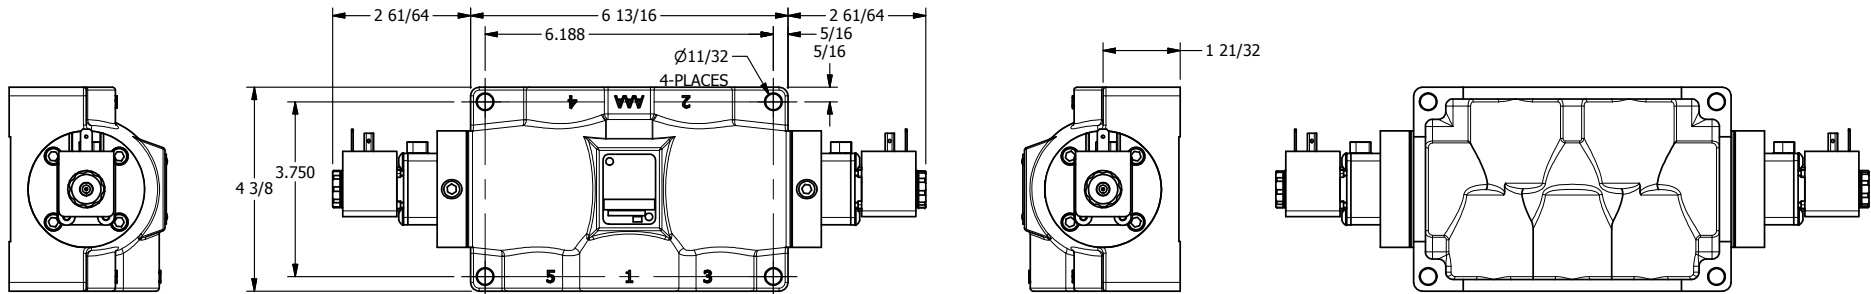

4

3

2

1

AAA
PRODUCTS
INTERNATIONAL

**AAA PRODUCTS
INTERNATIONAL**
7114 Harry Hines Blvd
Dallas, TX 75235

TITLE: 1" SIDE PORT, DBL SOL, 3 POS,
SPR CTR, SOL SHFT, REGEN CTR SPL,
HIGH TEMP, LCKNG OVRD

DRAWING NO.:
DIM_ESY8DHO