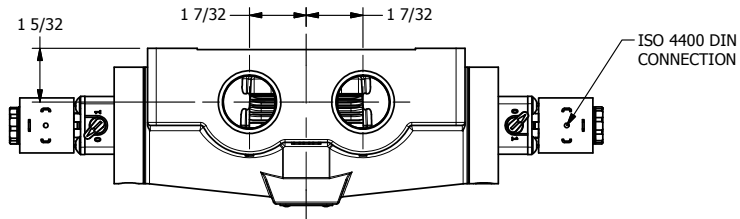

4

3

2

1

AAA
PRODUCTS
INTERNATIONAL

**AAA PRODUCTS
INTERNATIONAL**
7114 Harry Hines Blvd
Dallas, TX 75235

TITLE: 1" SIDE PORT, DBL SOL, 3 POS,
SPR CTR, SOL SHFT, REGEN CTR SPL,
HIGH TEMP, LCKNG OVRD

DRAWING NO.:
DIM_ESY8DHO