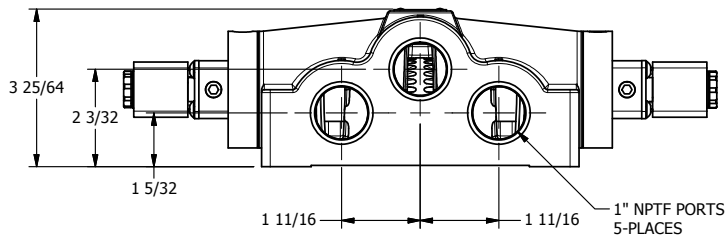

4

3

2

1

AAA
PRODUCTS
INTERNATIONAL

**AAA PRODUCTS
INTERNATIONAL**
7114 Harry Hines Blvd
Dallas, TX 75235

TITLE: 1" SIDE PORT, DBL SOL, 3 POS,
SPR CTR, SOL SHFT, REGEN CTR SPL,
HIGH TEMP, LCKNG OVRD

DRAWING NO.:
DIM_ESY8DHO