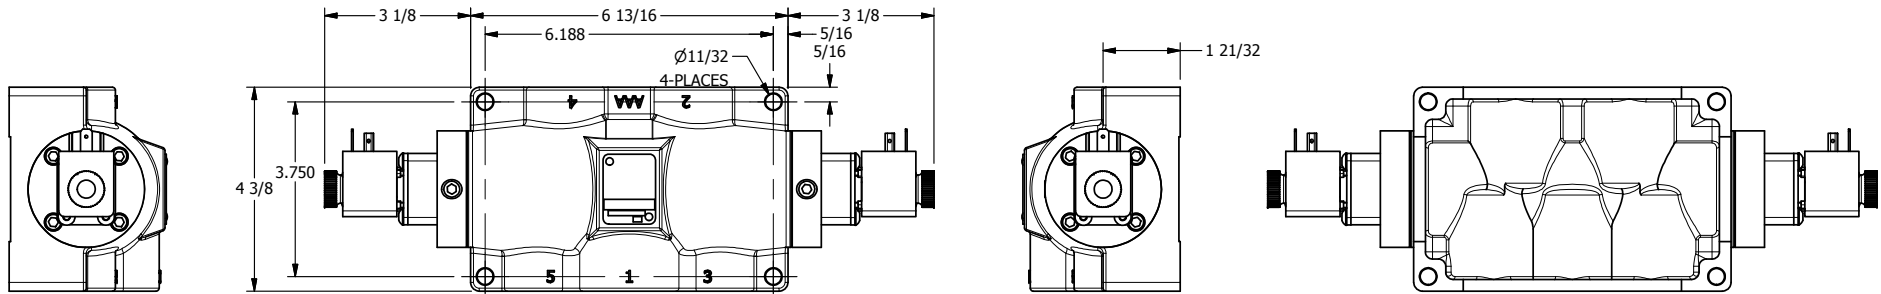

4

3

2

1

AAA
PRODUCTS
INTERNATIONAL

**AAA PRODUCTS
INTERNATIONAL**
7114 Harry Hines Blvd
Dallas, TX 75235

TITLE: 1" SIDE PORT, DBL SOL, 3 POS,
SPR CTR, SOL SHFT, REGEN CTR SPL
HIGH TEMP, DUST EXCLDR

DRAWING NO.:
DIM_ESY8DHL