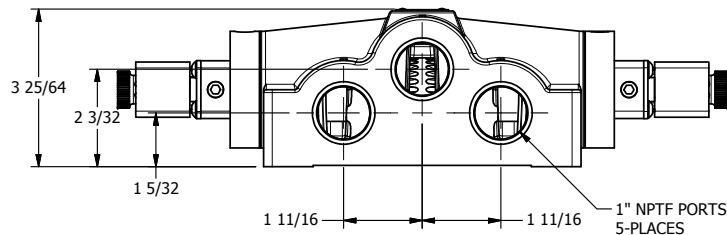

4

3

2

1

AAA
PRODUCTS
INTERNATIONAL

**AAA PRODUCTS
INTERNATIONAL**
7114 Harry Hines Blvd
Dallas, TX 75235

TITLE: 1" SIDE PORT, DBL SOL, 3 POS,
SPR CTR, SOL SHFT, REGEN CTR SPL
HIGH TEMP, DUST EXCLDR

DRAWING NO.:
DIM_ESY8DHL