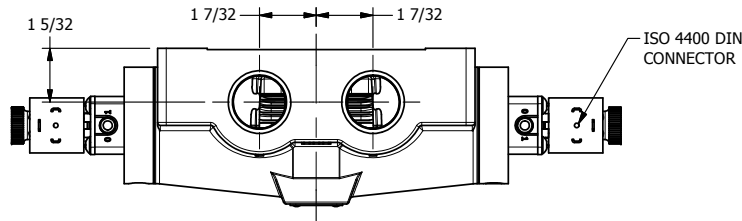

4

3

2

1

AAA
PRODUCTS
INTERNATIONAL

**AAA PRODUCTS
INTERNATIONAL**
7114 Harry Hines Blvd
Dallas, TX 75235

TITLE: 1" SIDE PORT, DBL SOL, 3 POS,
SPR CTR, SOL SHFT, REGEN CTR SPL
HIGH TEMP, DUST EXCLDR

DRAWING NO.:
DIM_ESY8DHL