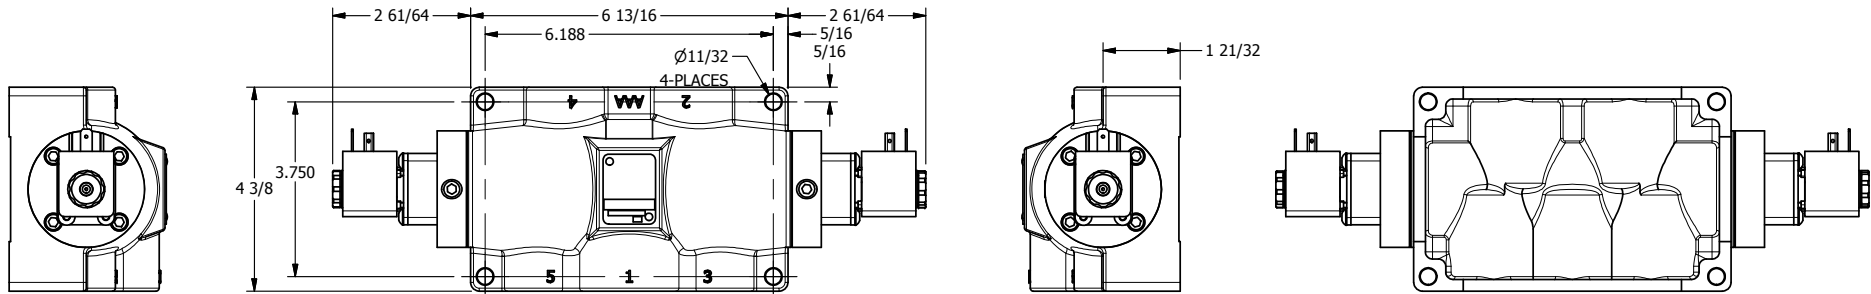

4

3

2

1

AAA
PRODUCTS
INTERNATIONAL

**AAA PRODUCTS
INTERNATIONAL**
7114 Harry Hines Blvd
Dallas, TX 75235

TITLE: 1" SIDE PORT, DBL SOL, 3 POS,
SPR CTR, SOL SHFT, REGEN CTR SPL
HIGH TEMP

DRAWING NO.:
DIM_ESY8DH