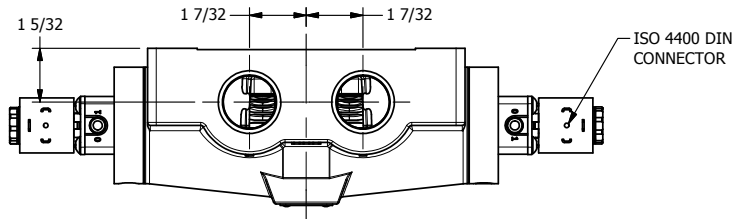

4

3

2

1

AAA
PRODUCTS
INTERNATIONAL

**AAA PRODUCTS
INTERNATIONAL**
7114 Harry Hines Blvd
Dallas, TX 75235

TITLE: 1" SIDE PORT, DBL SOL, 3 POS,
SPR CTR, SOL SHFT, REGEN CTR SPL
HIGH TEMP

DRAWING NO.:
DIM_ESY8DH