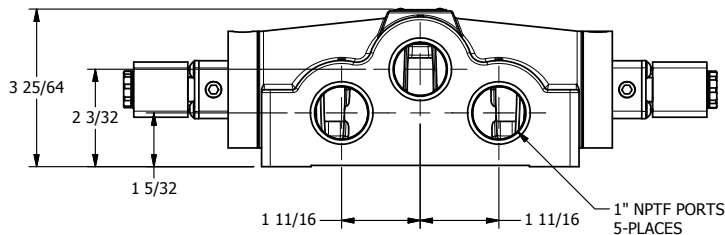

4

3

2

1

AAA
PRODUCTS
INTERNATIONAL

**AAA PRODUCTS
INTERNATIONAL**
7114 Harry Hines Blvd
Dallas, TX 75235

TITLE: 1" SIDE PORT, DBL SOL, 3 POS,
SPR CTR, SOL SHFT, REGEN CTR SPL
HIGH TEMP

DRAWING NO.:
DIM_ESY8DH