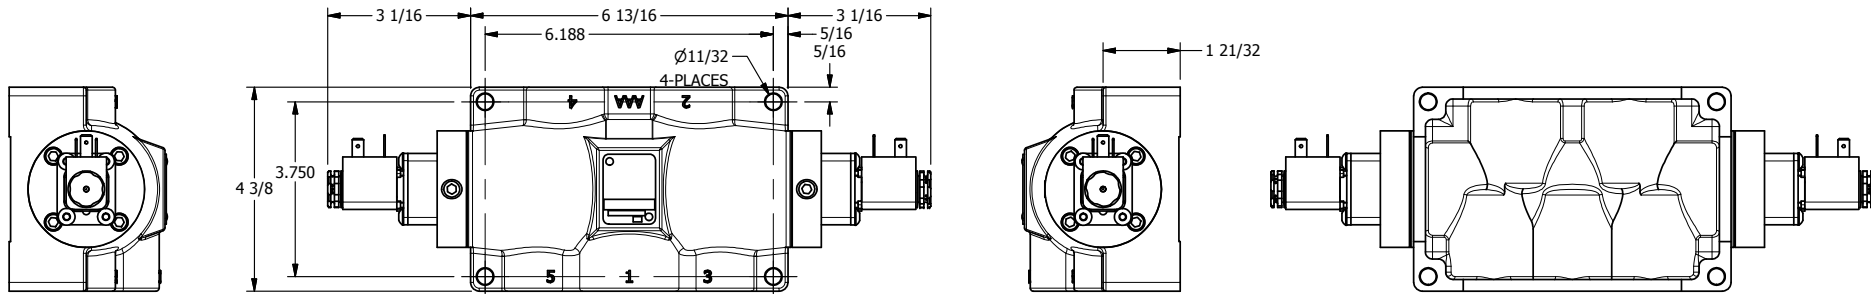

4

3

2

1

AAA
PRODUCTS
INTERNATIONAL

**AAA PRODUCTS
INTERNATIONAL**
7114 Harry Hines Blvd
Dallas, TX 75235

TITLE: 1" SIDE PORT, DBL SOL, 3 POS,
SPR CTR, SOL SHFT, REGEN CTR SPL,
SIDE VENT

DRAWING NO.:
DIM_ESY8DC