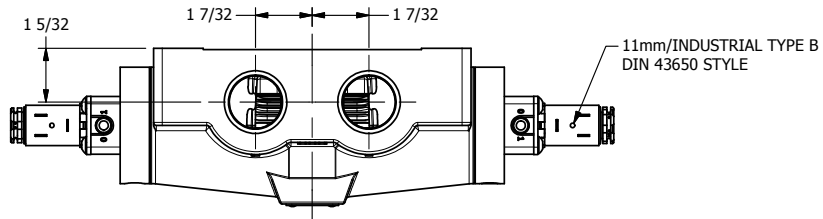

4

3

2

1

AAA
PRODUCTS
INTERNATIONAL

**AAA PRODUCTS
INTERNATIONAL**
7114 Harry Hines Blvd
Dallas, TX 75235

TITLE: 1" SIDE PORT, DBL SOL, 3 POS,
SPR CTR, SOL SHFT, REGEN CTR SPL,
SIDE VENT

DRAWING NO.:
DIM_ESY8DC