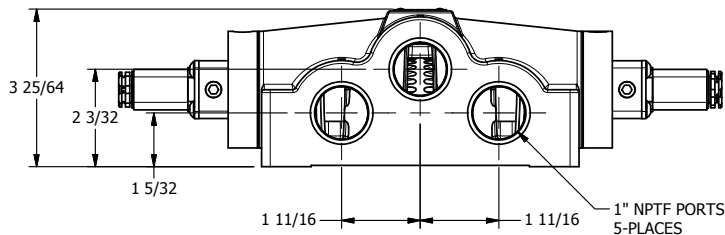

4

3

2

1

AAA
PRODUCTS
INTERNATIONAL

**AAA PRODUCTS
INTERNATIONAL**
7114 Harry Hines Blvd
Dallas, TX 75235

TITLE: 1" SIDE PORT, DBL SOL, 3 POS,
SPR CTR, SOL SHFT, REGEN CTR SPL,
SIDE VENT

DRAWING NO.:
DIM_ESY8DC