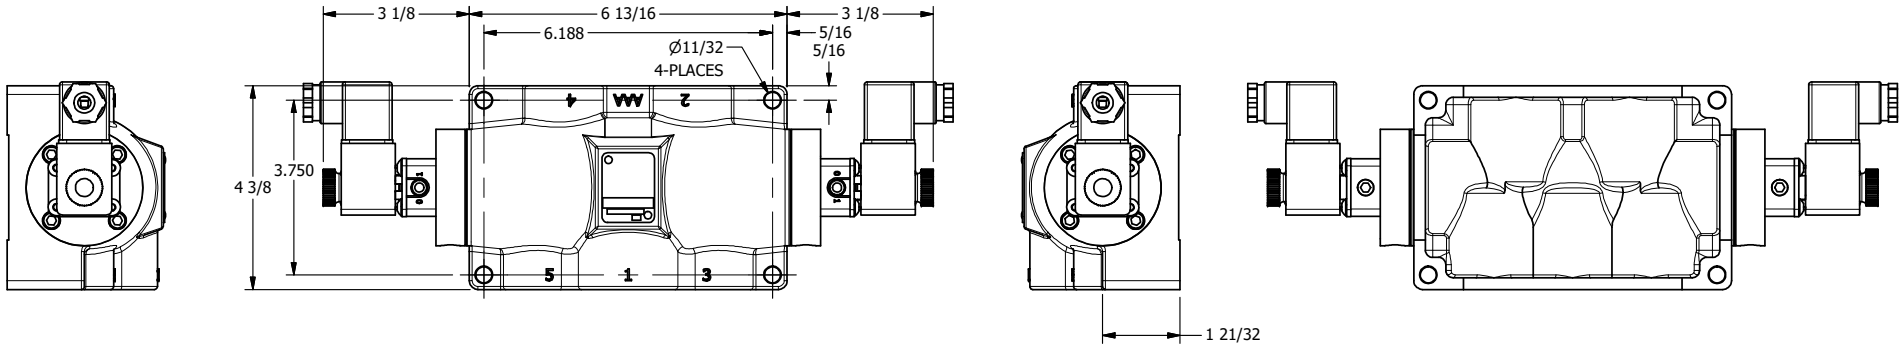

3/8" CORD GRIP DIN CAP INCLUDED
FORM A, ACC. TO EN 175301-803, ISO 4400

AAA
PRODUCTS
INTERNATIONAL

**AAA PRODUCTS
INTERNATIONAL**
7114 Harry Hines Blvd
Dallas, TX 75235

TITLE: 1" SIDE PORT, DBL SOL, 3 POS,
REGEN SPR CTR, INTR SAFE,
DUST EXCLDR, EXT PILOT

DRAWING NO.:
DIM_ESY8DALZ

THE INFORMATION CONTAINED WITHIN THIS DOCUMENT IS PROPRIETARY TO AAA PRODUCTS AND MAY NOT BE DISCLOSED WITHOUT PRIOR WRITTEN CONSENT