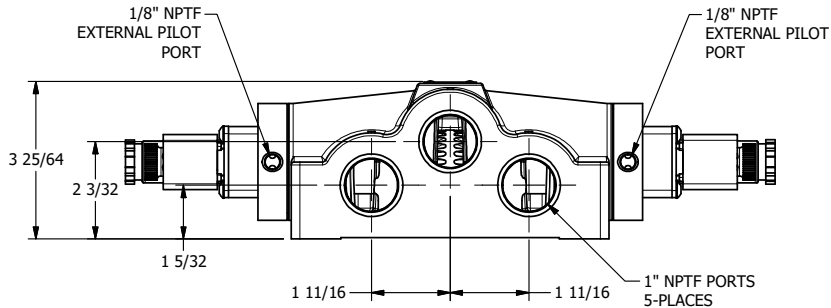

3/8" CORD GRIP DIN CAP INCLUDED
FORM A, ACC. TO EN 175301-803, ISO 4400

AAA
PRODUCTS
INTERNATIONAL

**AAA PRODUCTS
INTERNATIONAL**
7114 Harry Hines Blvd
Dallas, TX 75235

TITLE: 1" SIDE PORT, DBL SOL, 3 POS,
REGEN SPR CTR, INTR SAFE,
DUST EXCLDR, EXT PILOT

DRAWING NO.:
DIM_ESY8DALZ

THE INFORMATION CONTAINED WITHIN THIS DOCUMENT IS PROPRIETARY TO AAA PRODUCTS AND MAY NOT BE DISCLOSED WITHOUT PRIOR WRITTEN CONSENT