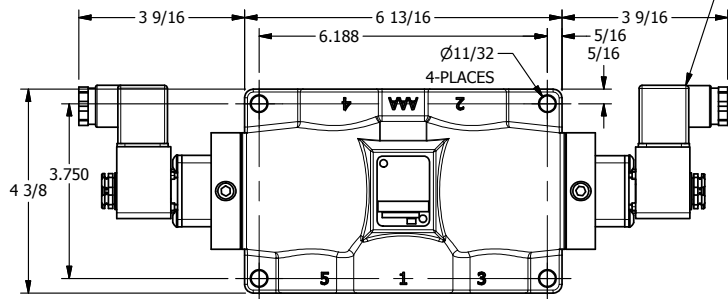

3/8" CORD GRIP DIN CAP INCLUDED  
FORM A, ACC. TO EN 175301-803,  
ISO 4400

**AAA**  
PRODUCTS  
INTERNATIONAL

**AAA PRODUCTS  
INTERNATIONAL**  
7114 Harry Hines Blvd  
Dallas, TX 75235

TITLE: 1" SIDE PORT, DBL SOL, 3 POS,  
SPR CTR, SOL SHFT, REGEN CTR SPL,  
INTR SAFE, 24VDC, SIDE VENT

DRAWING NO.:  
DIM\_ESY8DAC

THE INFORMATION CONTAINED WITHIN THIS DOCUMENT IS PROPRIETARY TO AAA PRODUCTS AND MAY NOT BE DISCLOSED WITHOUT PRIOR WRITTEN CONSENT