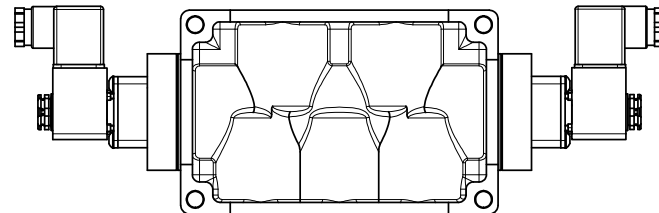

3/8" CORD GRIP DIN CAP INCLUDED  
FORM A, ACC. TO EN 175301-803,  
ISO 4400

**AAA**  
PRODUCTS  
INTERNATIONAL

**AAA PRODUCTS  
INTERNATIONAL**  
7114 Harry Hines Blvd  
Dallas, TX 75235

TITLE: 1" SIDE PORT, DBL SOL, 3 POS,  
SPR CTR, SOL SHFT, REGEN CTR SPL,  
INTR SAFE, 24VDC, SIDE VENT

DRAWING NO.:  
DIM\_ESY8DAC

THE INFORMATION CONTAINED WITHIN THIS DOCUMENT IS PROPRIETARY TO AAA PRODUCTS AND MAY NOT BE DISCLOSED WITHOUT PRIOR WRITTEN CONSENT