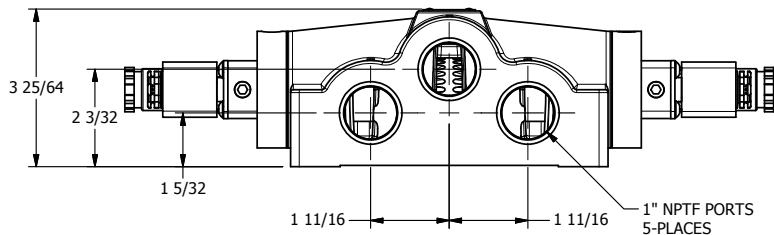

3/8" CORD GRIP DIN CAP INCLUDED  
FORM A, ACC. TO EN 175301-803,  
ISO 4400

**AAA**  
PRODUCTS  
INTERNATIONAL

**AAA PRODUCTS  
INTERNATIONAL**  
7114 Harry Hines Blvd  
Dallas, TX 75235

TITLE: 1" SIDE PORT, DBL SOL, 3 POS,  
SPR CTR, SOL SHFT, REGEN CTR SPL,  
INTR SAFE, 24VDC, SIDE VENT

DRAWING NO.:  
DIM\_ESY8DAC

THE INFORMATION CONTAINED WITHIN THIS DOCUMENT IS PROPRIETARY TO AAA PRODUCTS AND MAY NOT BE DISCLOSED WITHOUT PRIOR WRITTEN CONSENT