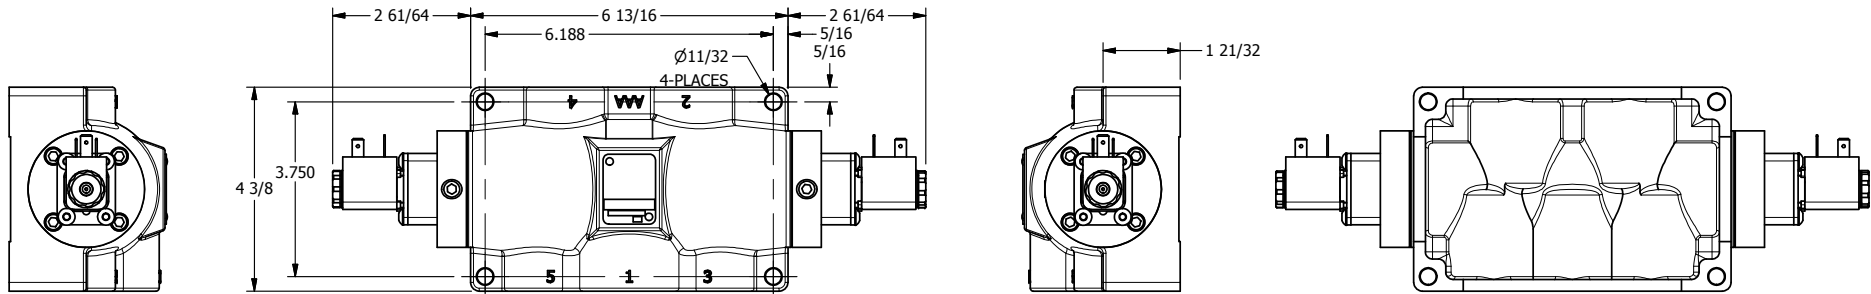

4

3

2

1

AAA
PRODUCTS
INTERNATIONAL

**AAA PRODUCTS
INTERNATIONAL**
7114 Harry Hines Blvd
Dallas, TX 75235

TITLE: 1" SIDE PORT, DBL SOL, 3 POS,
SPR CTR, SOL SHFT, REGEN CTR SPL

DRAWING NO.:
DIM_ESY8D