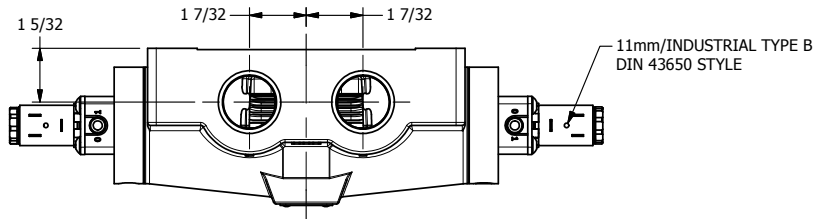

4

3

2

1

AAA
PRODUCTS
INTERNATIONAL

**AAA PRODUCTS
INTERNATIONAL**
7114 Harry Hines Blvd
Dallas, TX 75235

TITLE: 1" SIDE PORT, DBL SOL, 3 POS,
SPR CTR, SOL SHFT, REGEN CTR SPL

DRAWING NO.:
DIM_ESY8D