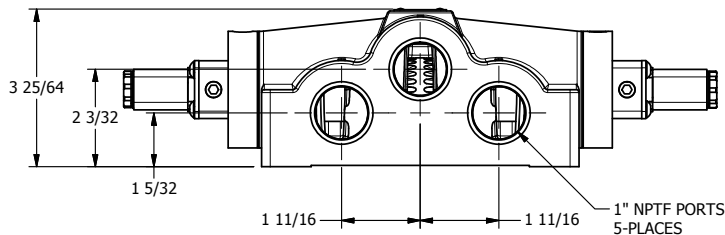

4

3

2

1

AAA
PRODUCTS
INTERNATIONAL

**AAA PRODUCTS
INTERNATIONAL**
7114 Harry Hines Blvd
Dallas, TX 75235

TITLE: 1" SIDE PORT, DBL SOL, 3 POS,
SPR CTR, SOL SHFT, REGEN CTR SPL

DRAWING NO.:
DIM_ESY8D