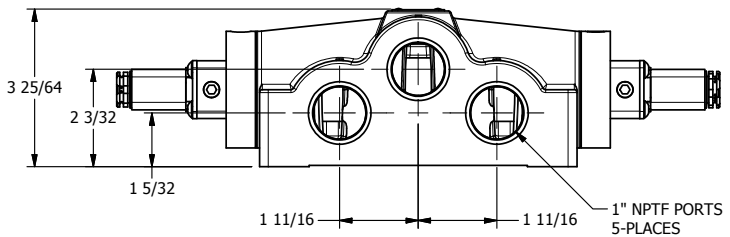

4

3

2

1

AAA
PRODUCTS
INTERNATIONAL

**AAA PRODUCTS
INTERNATIONAL**
7114 Harry Hines Blvd
Dallas, TX 75235

TITLE: 1" SIDE PORT, DBL SOL, 3 POS,
SPR CTR, SOL SHFT, CLSD CTR SPL,
SIDE VENT

DRAWING NO.:
DIM_ESY8C