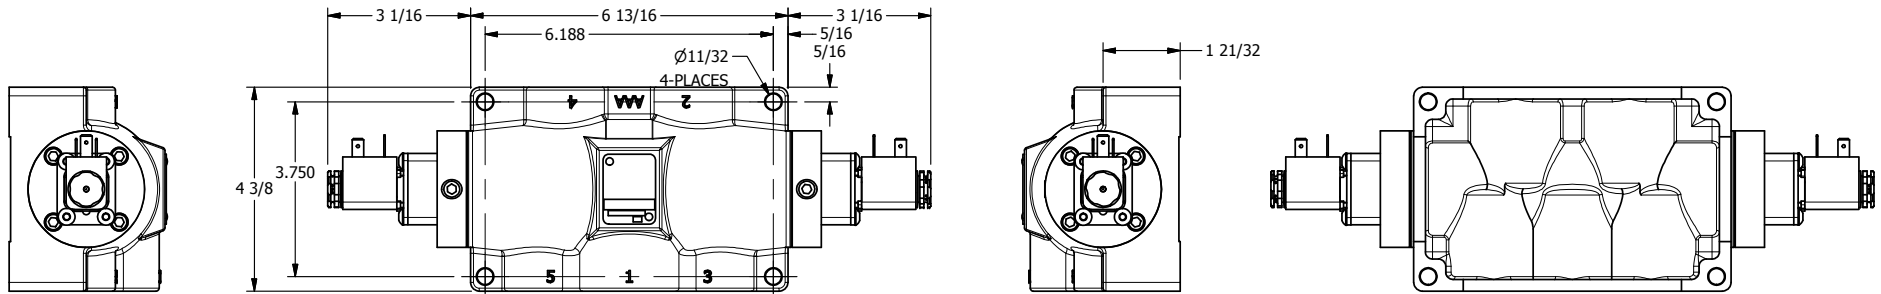

4

3

2

1

AAA
PRODUCTS
INTERNATIONAL

**AAA PRODUCTS
INTERNATIONAL**
7114 Harry Hines Blvd
Dallas, TX 75235

TITLE: 1" SIDE PORT, DBL SOL, 3 POS,
SPR CTR, SOL SHFT, CLSD CTR SPL,
SIDE VENT

DRAWING NO.:
DIM_ESY8C