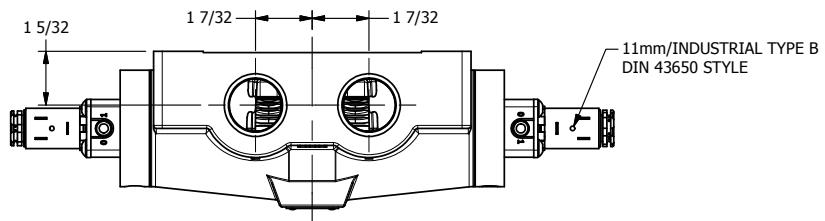

4

3

2

1

AAA
PRODUCTS
INTERNATIONAL

**AAA PRODUCTS
INTERNATIONAL**
7114 Harry Hines Blvd
Dallas, TX 75235

TITLE: 1" SIDE PORT, DBL SOL, 3 POS,
SPR CTR, SOL SHFT, CLSD CTR SPL,
SIDE VENT

DRAWING NO.:
DIM_ESY8C