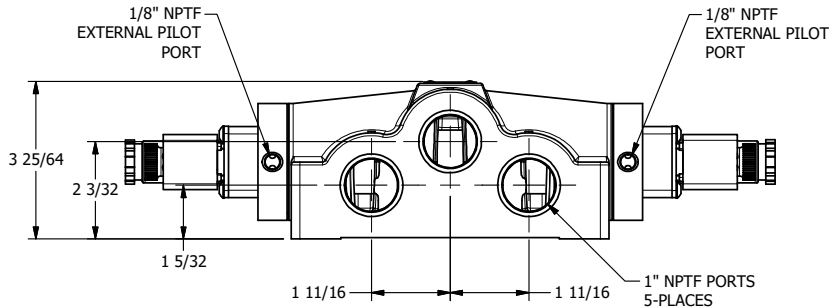

3/8" CORD GRIP DIN CAP INCLUDED
FORM A, ACC. TO EN 175301-803, ISO 4400

AAA
PRODUCTS
INTERNATIONAL

**AAA PRODUCTS
INTERNATIONAL**
7114 Harry Hines Blvd
Dallas, TX 75235

TITLE: 1" SIDE PORT, DBL SOL, 3 POS,
CLSD SPR CTR, INTR SAFE,
DUST EXCLDR, EXT PILOT

DRAWING NO.:
DIM_ESY8ALZ

THE INFORMATION CONTAINED WITHIN THIS DOCUMENT IS PROPRIETARY TO AAA PRODUCTS AND MAY NOT BE DISCLOSED WITHOUT PRIOR WRITTEN CONSENT