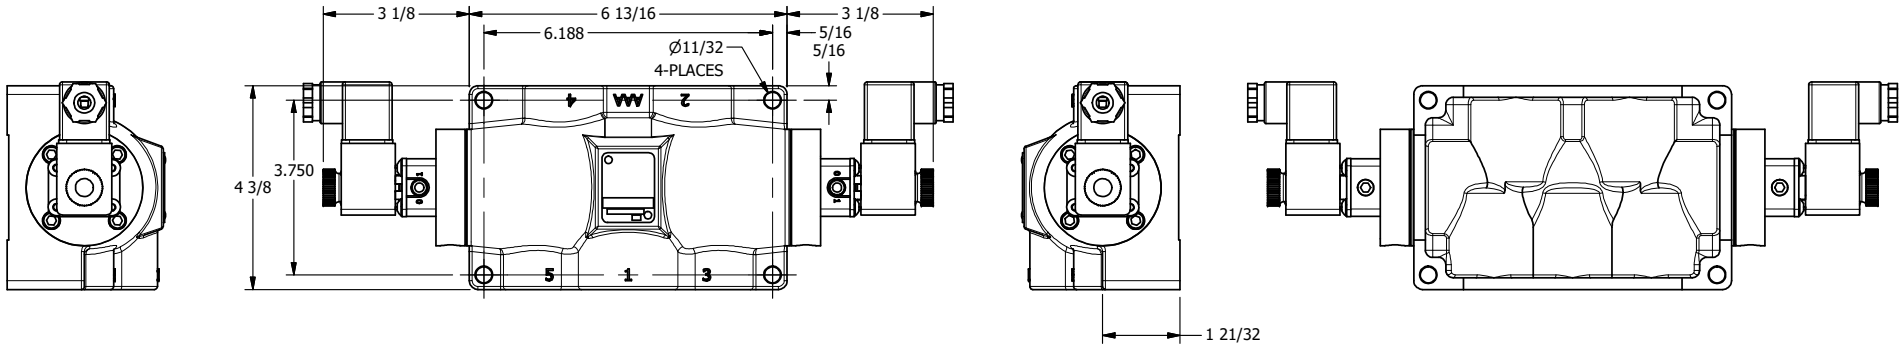

3/8" CORD GRIP DIN CAP INCLUDED
FORM A, ACC. TO EN 175301-803, ISO 4400

AAA
PRODUCTS
INTERNATIONAL

**AAA PRODUCTS
INTERNATIONAL**
7114 Harry Hines Blvd
Dallas, TX 75235

TITLE: 1" SIDE PORT, DBL SOL, 3 POS,
CLSD SPR CTR, INTR SAFE,
DUST EXCLDR, EXT PILOT

DRAWING NO.:
DIM_ESY8ALZ

THE INFORMATION CONTAINED WITHIN THIS DOCUMENT IS PROPRIETARY TO AAA PRODUCTS AND MAY NOT BE DISCLOSED WITHOUT PRIOR WRITTEN CONSENT