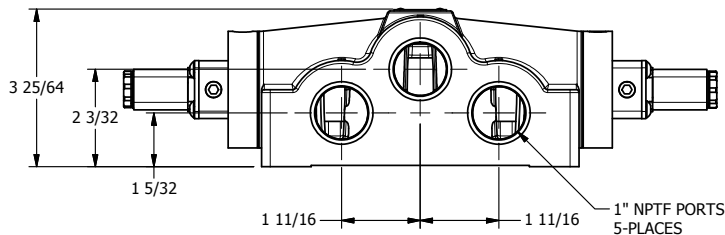

4

3

2

1

AAA
PRODUCTS
INTERNATIONAL

**AAA PRODUCTS
INTERNATIONAL**
7114 Harry Hines Blvd
Dallas, TX 75235

TITLE: 1" SIDE PORT, DBL SOL, 3 POS,
SPR CTR, SOL SHFT, CLSD CTR SPL

DRAWING NO.:
DIM_ESY8