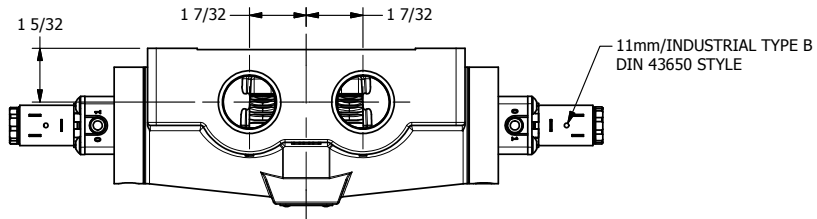

4

3

2

1

AAA
PRODUCTS
INTERNATIONAL

**AAA PRODUCTS
INTERNATIONAL**
7114 Harry Hines Blvd
Dallas, TX 75235

TITLE: 1" SIDE PORT, DBL SOL, 3 POS,
SPR CTR, SOL SHFT, CLSD CTR SPL

DRAWING NO.:
DIM_ESY8