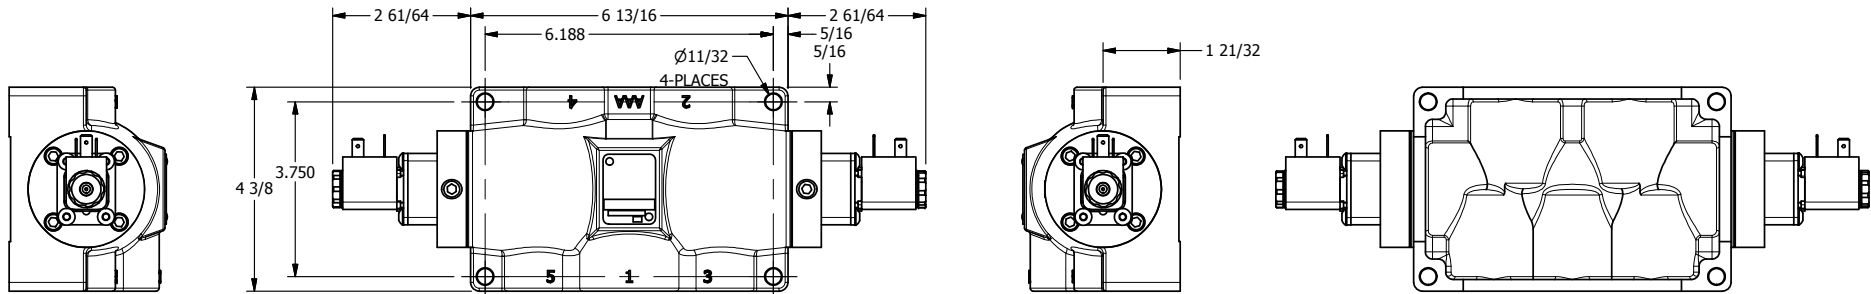

4

3

2

1

AAA
PRODUCTS
INTERNATIONAL

**AAA PRODUCTS
INTERNATIONAL**
7114 Harry Hines Blvd
Dallas, TX 75235

TITLE: 1" SIDE PORT, DBL SOL, 3 POS,
SPR CTR, SOL SHFT, CLSD CTR SPL

DRAWING NO.:
DIM_ESY8